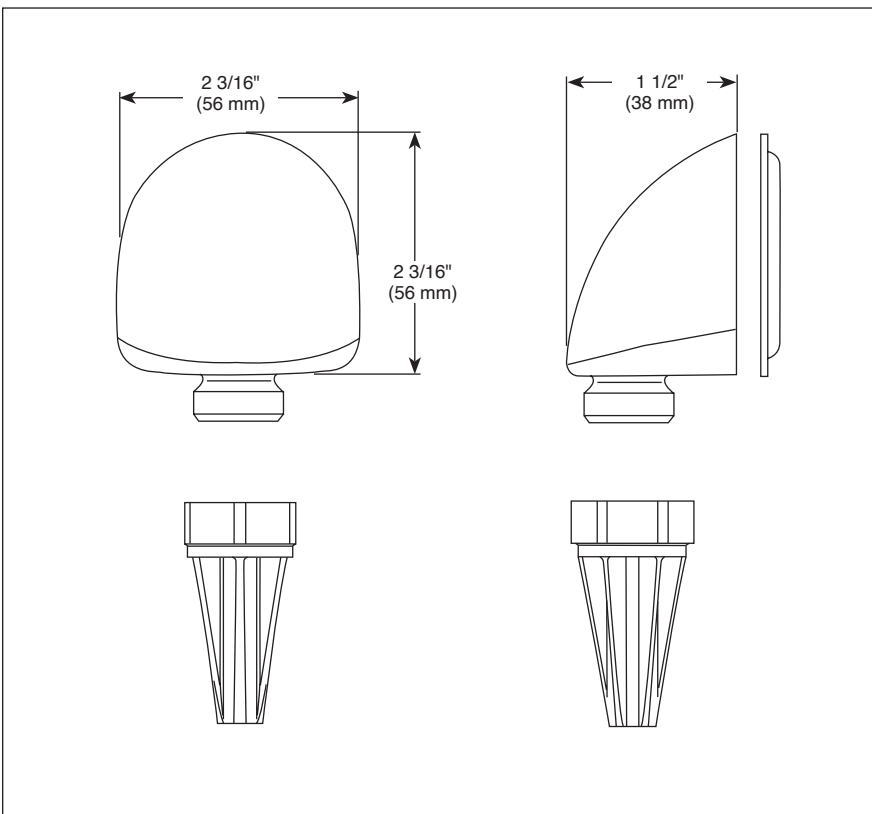

BRIZO®

SUPPLY ELBOW

■ 90° Wall Mounted Elbow

STANDARD SPECIFICATIONS:

- 1/2" female NPT inlet and 1/2" male NPSM threaded outlet.
- Comes with wall gasket and assembly tool.
- Available in numerous finishes.
- Solid brass construction.

WARRANTY

- Parts and Finish - Lifetime limited warranty; or for commercial purchasers, 10 years for multi-family residential (apartments and condominiums) and 5 years for all other commercial uses, in each case from the date the product is received by the original purchaser or their authorized representative (installation contractor, etc.).
- Please go to www.brizo.com for the complete details of our limited warranty.

COMPLIES WITH:

- ASME A112.18.1 / CSA B125.1

▲ Designate proper finish suffix

Brizo Kitchen & Bath Company reserves the right (1) to make changes in specifications and materials, and (2) to change or discontinue models, both without notice or obligation. Dimensions are for reference only. See current full-line price book or www.brizo.com for finish options and product availability.

BSP-B-RP36004 Rev. B

Brizo Kitchen & Bath Faucet Company

55 E. 111th Street, Carmel, IN 46280
350 South Edgeware Road, St. Thomas, ON N5P 4L1
© 2025 Brizo Kitchen & Bath Faucet Company