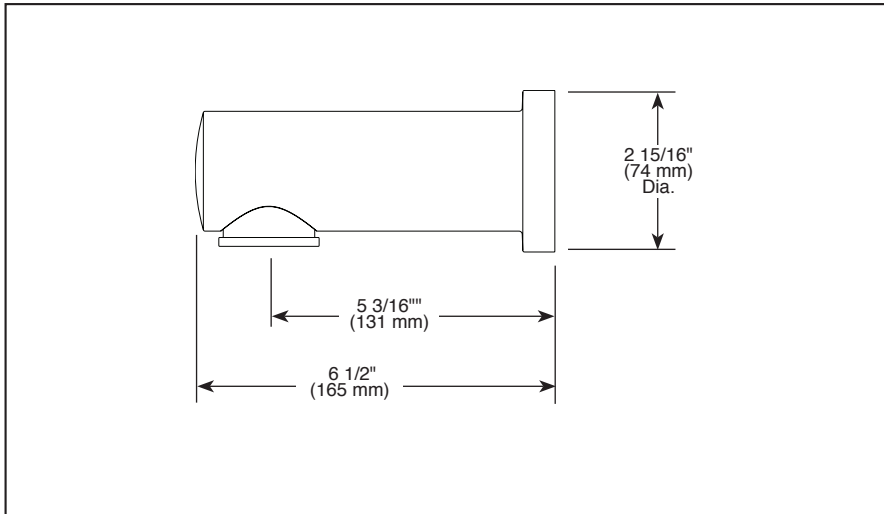

COMPLIES WITH:

- ASME A112.18.1 / CSA B125.1

▲ Designate Proper Finish Suffix

Brizo Kitchen & Bath Company reserves the right (1) to make changes in specifications and materials, and (2) to change or discontinue models, both without notice or obligation. Dimensions are for reference only. See current full-line price book or www.brizo.com for finish options and product availability.

BSP-B-RP54873 Rev. B

Brizo Kitchen & Bath Faucet Company

55 E. 111th Street, Carmel, IN 46280
350 South Edgeware Road, St. Thomas, ON N5P 4L1
© 2025 Brizo Kitchen & Bath Faucet Company