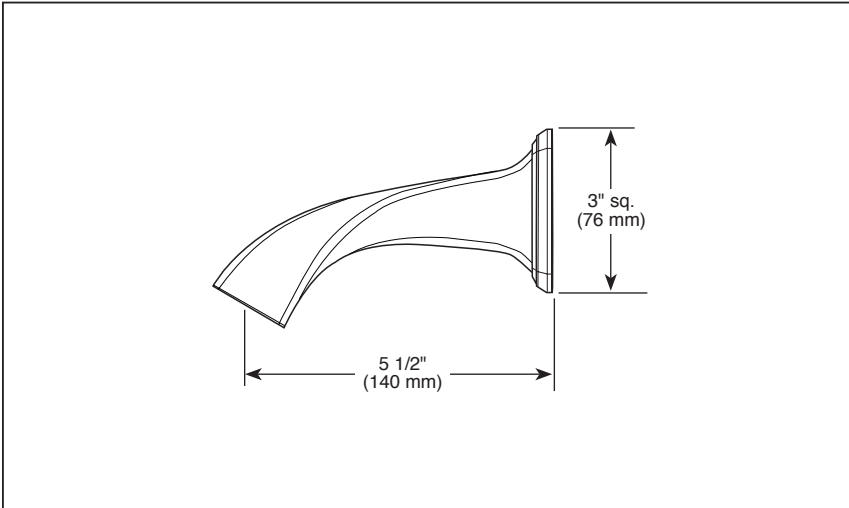

BRIZO®

SHOWER ARM

■ Virage® Bath Collection

STANDARD SPECIFICATIONS:

- Solid brass construction
- 1/2" NPT threads
- For use with 87330-▲ shower head only

WARRANTY

- Parts and Finish - Lifetime limited warranty; or for commercial purchasers, 10 years for multi-family residential (apartments and condominiums) and 5 years for all other commercial uses, in each case from the date the product is received by the original purchaser or their authorized representative (installation contractor, etc.).
- Please go to www.brizo.com for the complete details of our limited warranty.

COMPLIES WITH:

- ASME A112.18.1 / CSA B125.1

▲ Designate Proper Finish Suffix

Brizo Kitchen & Bath Company reserves the right (1) to make changes in specifications and materials, and (2) to change or discontinue models, both without notice or obligation. Dimensions are for reference only. See current full-line price book or www.brizo.com for finish options and product availability.

BSP-B-RP62603 Rev. B

Brizo Kitchen & Bath Faucet Company

55 E. 111th Street, Carmel, IN 46280
350 South Edgeware Road, St. Thomas, ON N5P 4L1
© 2025 Brizo Kitchen & Bath Faucet Company