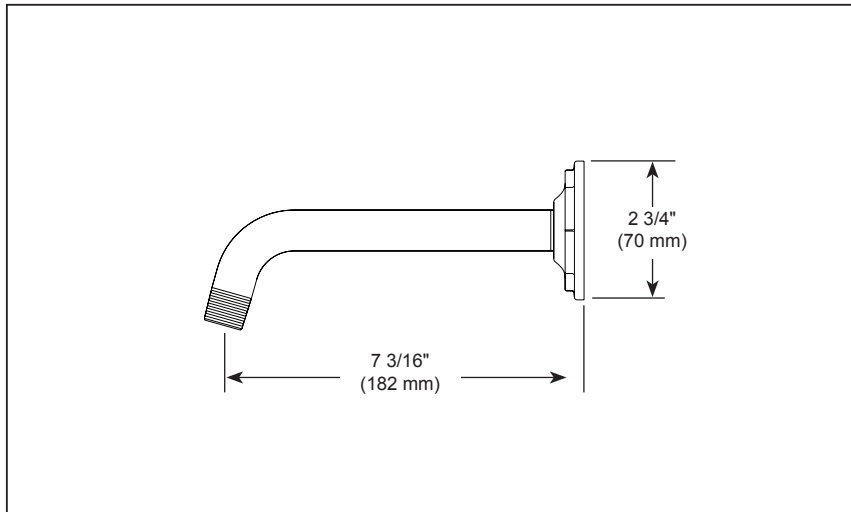

COMPLIES WITH:

- ASME A112.18.1 / CSA B125.1

▲ Designate proper finish suffix

Brizo Kitchen & Bath Company reserves the right (1) to make changes in specifications and materials, and (2) to change or discontinue models, both without notice or obligation. Dimensions are for reference only. See current full-line price book or www.brizo.com for finish options and product availability.

BSP-B-RP78580 Rev. B

Brizo Kitchen & Bath Faucet Company

55 E. 111th Street, Carmel, IN 46280
350 South Edgeware Road, St. Thomas, ON N5P 4L1
© 2025 Brizo Kitchen & Bath Faucet Company