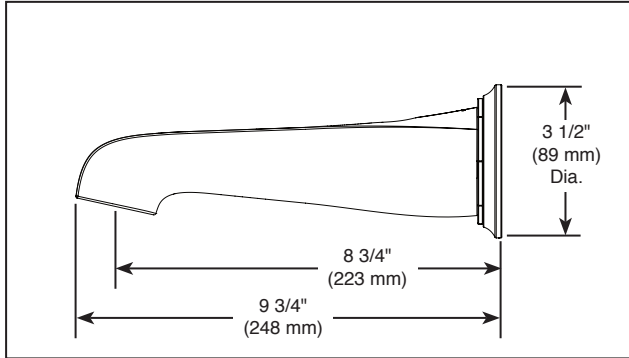

Submitted Model No.: _____

Specific Features: _____

▲ Designate proper finish suffix

BRIZO®

NON-DIVERTER TUB SPOUT

■ Rook® Bath Collection

STANDARD SPECIFICATIONS:

- Non-diverter tub spout
- Solid brass construction
- Thread onto 1/2" NPT
- Spout features hidden stream straightener
- Tub spout can be installed with shower diverter systems