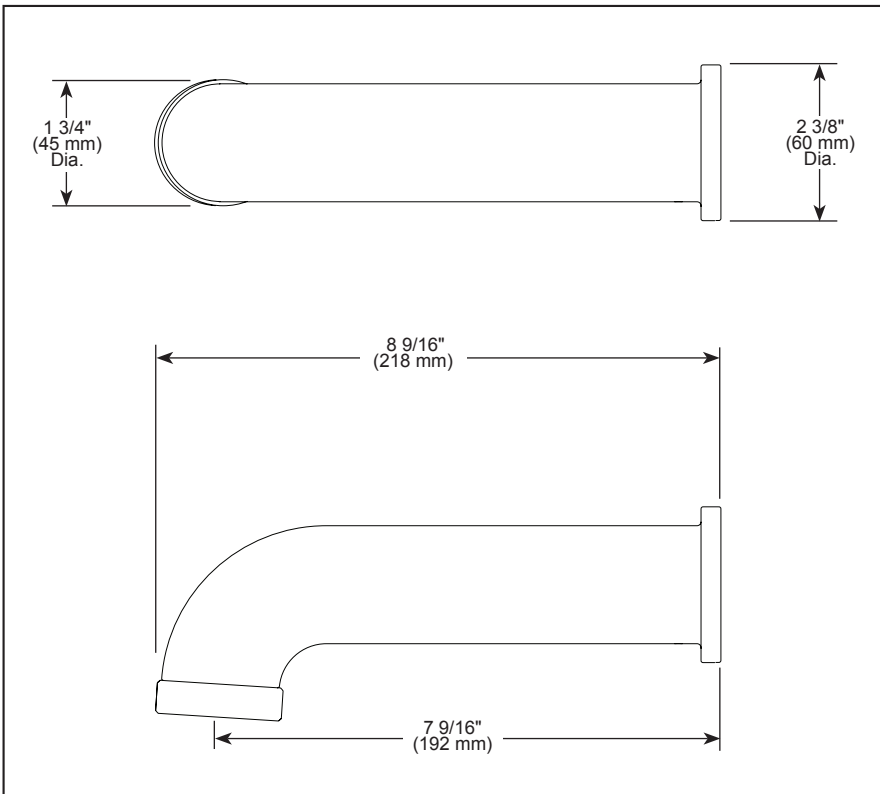

BRIZO®

DIVERTER TUB SPOUT

■ Odin® Bath Collection

STANDARD SPECIFICATIONS:

- Pull-down diverter tub spout with textural knurling detail
- Solid brass construction
- Spout features hidden stream straightener
- Universal adapter included (RP90472) allows for sweat or slip onto 1/2" CWT or thread onto 1/2" NPT

WARRANTY

- Parts and Finish - Lifetime limited warranty; or for commercial purchasers, 10 years for multi-family residential (apartments and condominiums) and 5 years for all other commercial uses, in each case from the date the product is received by the original purchaser or their authorized representative (installation contractor, etc.).
- Please go to www.brizo.com for the complete details of our limited warranty.

COMPLIES WITH:

- ASME A112.18.1 / CSA B125.1

▲ Designate proper finish suffix

Brizo Kitchen & Bath Company reserves the right (1) to make changes in specifications and materials, and (2) to change or discontinue models, both without notice or obligation. Dimensions are for reference only. See current full-line price book or www.brizo.com for finish options and product availability.

BSP-B-RP81438 Rev. D

Brizo Kitchen & Bath Faucet Company

55 E. 111th Street, Carmel, IN 46280

350 South Edgeware Road, St. Thomas, ON N5P 4L1

© 2025 Brizo Kitchen & Bath Faucet Company