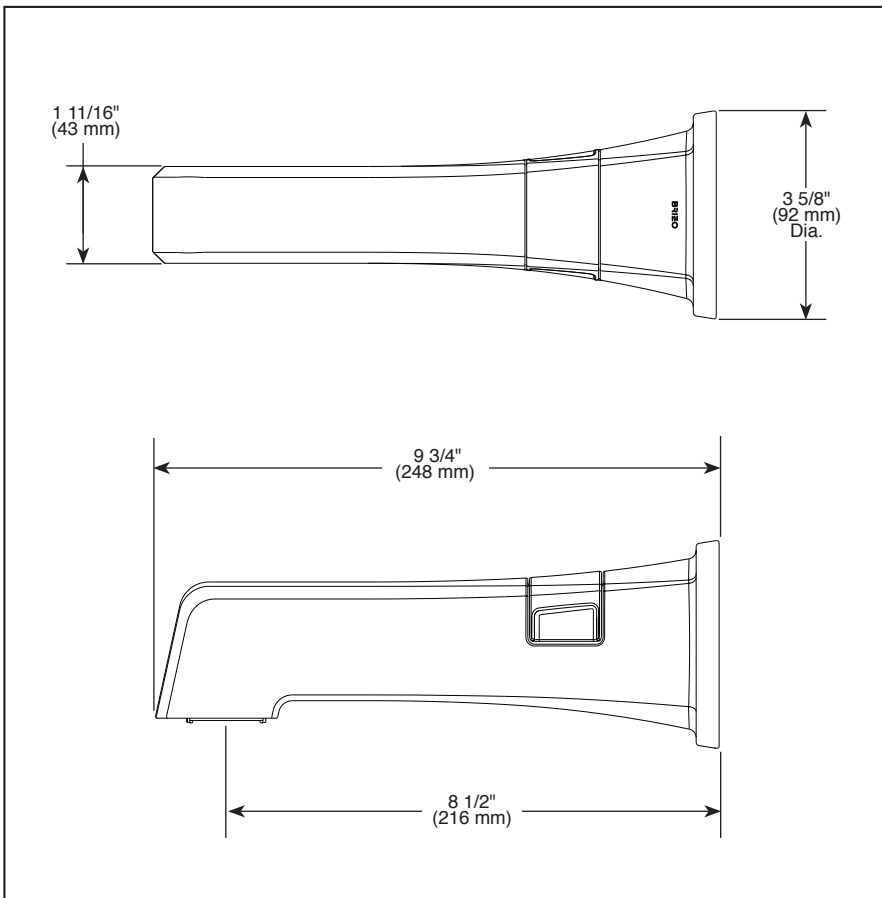

BRIZO®

DIVERTER TUB SPOUT

■ Levoir® Bath Collection

STANDARD SPECIFICATIONS:

- Integrated Pull-up diverter tub spout
- Solid brass construction
- Spout features hidden stream straightener
- Universal adapter included (RP90472) allows for sweat or slip onto 1/2" CWT or thread onto 1/2" NPT

WARRANTY

- Parts and Finish - Lifetime limited warranty; or for commercial purchasers, 10 years for multi-family residential (apartments and condominiums) and 5 years for all other commercial uses, in each case from the date the product is received by the original purchaser or their authorized representative (installation contractor, etc.).
- Please go to www.brizo.com for the complete details of our limited warranty.

COMPLIES WITH:

- ASME A112.18.1 / CSA B125.1

▲ Designate proper finish suffix

Brizo Kitchen & Bath Company reserves the right (1) to make changes in specifications and materials, and (2) to change or discontinue models, both without notice or obligation. Dimensions are for reference only. See current full-line price book or www.brizo.com for finish options and product availability.

BSP-B-RP92042 Rev. C

Brizo Kitchen & Bath Faucet Company

55 E. 111th Street, Carmel, IN 46280
350 South Edgeware Road, St. Thomas, ON N5P 4L1
© 2025 Brizo Kitchen & Bath Faucet Company