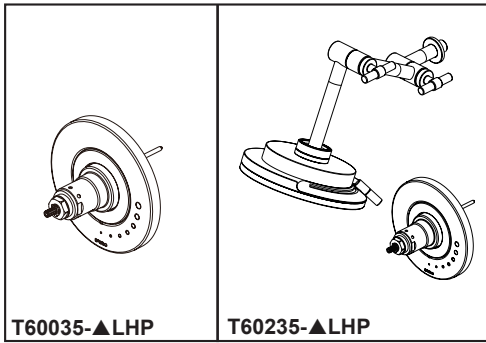

WARRANTY

- Parts and Finish - Lifetime limited warranty; or for commercial purchasers, 10 years for multi-family residential (apartments and condominiums) and 5 years for all other commercial uses, in each case from the date the product is received by the original purchaser or their authorized representative (installation contractor, etc.).
- Please go to www.brizo.com for the complete details of our limited warranty.

COMPLIES WITH:

- ASME A112.18.1 / CSA B125.1
- ASSE 1016 / ASME A112.1016 / CSA B125.16
- EPA WaterSense® - Applies to T60235-▲LHP, & 87435-▲ only

♿ ICC/ANSI A117.1 - Valve control only

▲ Designate proper finish suffix

Brizo Kitchen & Bath Company reserves the right (1) to make changes in specifications and materials, and (2) to change or discontinue models, both without notice or obligation. Dimensions are for reference only. See current full-line price book or www.brizo.com for finish options and product availability.

BSP-B-T60035-LHP Rev. G

Brizo Kitchen & Bath Faucet Company

55 E. 111th Street, Carmel, IN 46280
350 South Edgeware Road, St. Thomas, ON N5P 4L1
© 2026 Brizo Kitchen & Bath Faucet Company