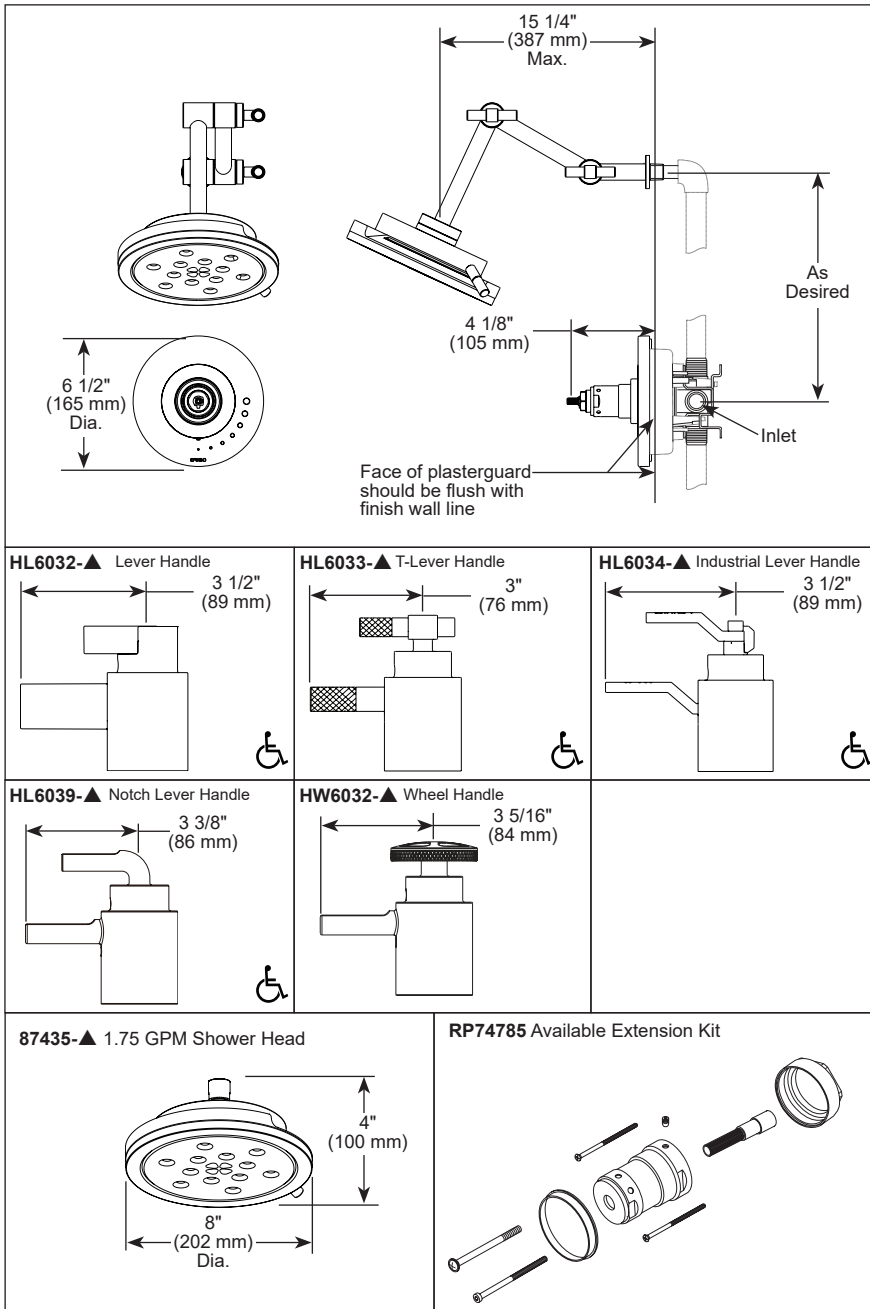

BRIZO®

SHOWER FAUCET TRIM

- Litze® Bath Collection
- Valve Only (T60035-LHP)
- Shower Only (T60235-LHP)

FEATURES:

- TempAssure® thermostatic valve cartridge
- Multi-function shower head featuring H₂Okinetic® Technology

STANDARD SPECIFICATIONS:

- Multi-function shower head - max flow rate 1.75 gpm @ 80 psi, 6.6 L/min @ 550 kPa
- Maximum system flow rate 9.4 gpm @ 60 psi with R60000-UNBXHF
- Thermostatic wax element maintains the outlet temperature to ±3.6 °F
- Must also order MultiChoice® Universal rough valve body (R60000 Series)
- Back-to-back installation capability
- Lever volume control handle; temperature adjustment lever
- Graphics indicate hot/cold temperature adjustment
- Field adjustable to limit handle rotation into hot water zone
- All parts replaceable from the front of the valve
- Adjusts for up to 1" wall thickness. Optional extension kit (RP74785) extends rough installation up to 1 3/4"
- Shower head 4 spray settings - Invigorating H₂Okinetic® Spray, Full-body H₂Okinetic® Spray, Massage Spray & Pause. Pause is a non-positive shutoff.
- Solid brass shower arm

COMPLIES WITH:

- ASME A112.18.1 / CSA B125.1
- ASSE 1016 / ASME A112.1016 / CSA B125.16
- EPA WaterSense® - Applies to T60235-▲LHP, & 87435-▲ only

♿ ICC/ANSI A117.1 - Valve control only

▲ Designate proper finish suffix