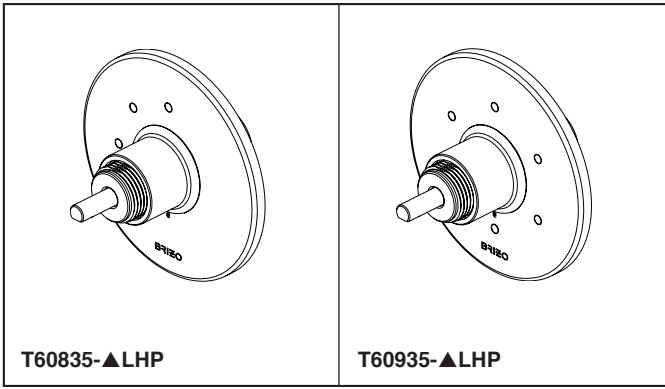

BRIZO®

3 & 6-FUNCTION SHOWER DIVERTER

- Litze® Collection
- Three Function Diverter Trim (T60835-▲LHP)
- Six Function Diverter Trim (T60935-▲LHP)

STANDARD SPECIFICATIONS:

- Three function diverter. 2 individual positions, 1 shared position
- Six function diverter. 3 individual positions, 3 shared positions
- Requires rough-in R60700 to complete installation
- Non shared 3 function cartridge (RP72123) and 6 function cartridge (RP72124) are available
- Rough extension kit (RP75012) available

COMPLIES WITH:

- ASME A112.18.1 / CSA B125.1
- ♿ ICC/ANSI A117.1

<p>RP72123 Non-Shared 3 Function Cartridge</p>	<p>RP72124 Non-Shared 6 Function Cartridge</p>	<p>RP75012 Available Extension Kit</p>
<p>HL932-▲ Lever Handle ♿</p> <p>2 5/16" (59 mm)</p>	<p>HL933-▲ T-Lever Handle ♿</p> <p>2 3/8" (60 mm)</p>	<p>HL934-▲ Industrial Lever Handle ♿</p> <p>2 5/8" (67 mm)</p>
<p>HL939-▲ Notch Lever Handle ♿</p> <p>2 1/4" (57 mm)</p>	<p>HW932-▲ Wheel Handle</p> <p>1 1/4" (32 mm)</p>	