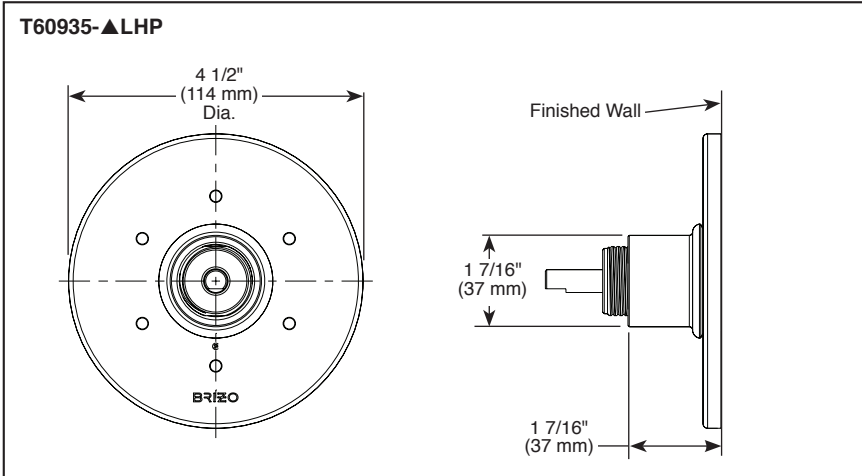

BRIZO®

3 & 6-FUNCTION SHOWER DIVERTER

- Litze® Collection
- Three Function Diverter Trim (T60835-▲LHP)
- Six Function Diverter Trim (T60935-▲LHP)

STANDARD SPECIFICATIONS:

- Three function diverter. 2 individual positions, 1 shared position
- Six function diverter. 3 individual positions, 3 shared positions
- Requires rough-in R60700 to complete installation
- Non shared 3 function cartridge (RP72123) and 6 function cartridge (RP72124) are available
- Rough extension kit (RP75012) available

COMPLIES WITH:

- ASME A112.18.1 / CSA B125.1
- ♿ ICC/ANSI A117.1

<p>RP72123 Non-Shared 3 Function Cartridge</p>	<p>RP72124 Non-Shared 6 Function Cartridge</p>	<p>RP75012 Available Extension Kit</p>
<p>HL932-▲ Lever Handle ♿</p> <p>2 5/16" (59 mm)</p>	<p>HL933-▲ T-Lever Handle ♿</p> <p>2 3/8" (60 mm)</p>	<p>HL934-▲ Industrial Lever Handle ♿</p> <p>2 5/8" (67 mm)</p>
<p>HL939-▲ Notch Lever Handle ♿</p> <p>2 1/4" (57 mm)</p>	<p>HW932-▲ Wheel Handle</p> <p>1 1/4" (32 mm)</p>	