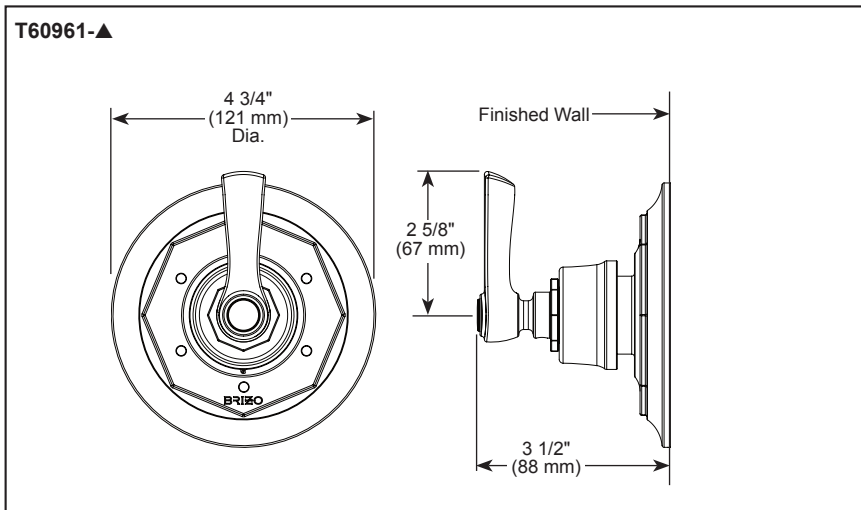

COMPLIES WITH:

- ASME A112.18.1 / CSA B125.1
- ICC/ANSI A117.1

▲ Designate proper finish suffix

Brizo Kitchen & Bath Company reserves the right (1) to make changes in specifications and materials, and (2) to change or discontinue models, both without notice or obligation. Dimensions are for reference only. See current full-line price book or www.brizo.com for finish options and product availability.

BSP-B-T60861 Rev. C

Brizo Kitchen & Bath Faucet Company

55 E. 111th Street, Carmel, IN 46280
350 South Edgeware Road, St. Thomas, ON N5P 4L1
© 2025 Brizo Kitchen & Bath Faucet Company