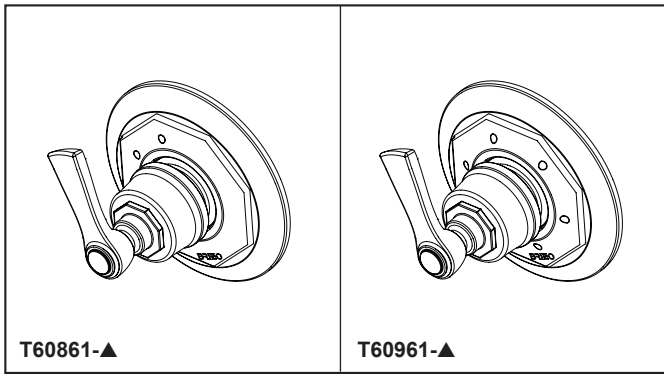

BRIZO®

3 & 6-FUNCTION SHOWER DIVERTER

- Rook® Collection
- Three Function Diverter Trim (T60861)
- Six Function Diverter Trim (T60961)

STANDARD SPECIFICATIONS:

- Three function diverter. 2 individual positions, 1 shared position
- Six function diverter. 3 individual positions, 3 shared positions
- Requires rough-in R60700 to complete installation
- Non shared 2 function cartridge (RP72123) and 3 function cartridge (RP72124) are available
- Rough extension kit (RP75012) available