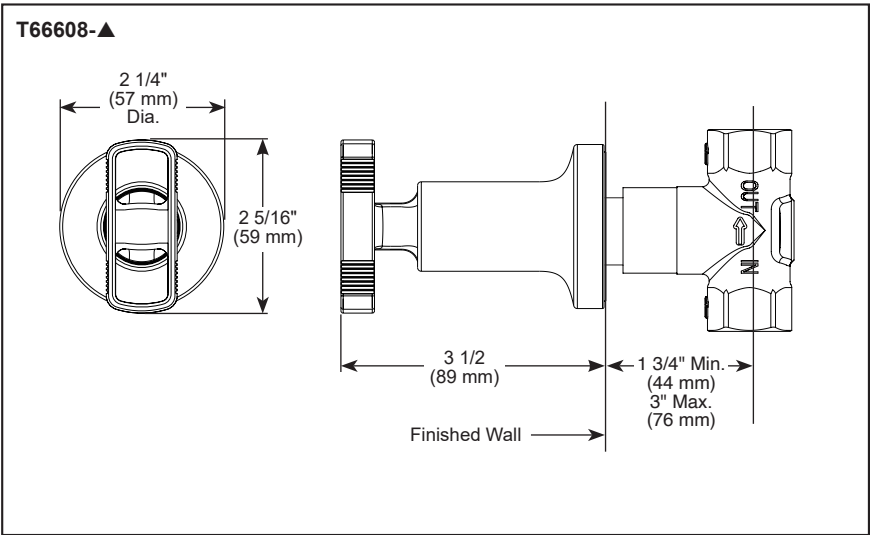

## SENSORI® VOLUME CONTROL TRIM

- Kintsu® Bath Collection
- Volume Control Trim

▲ Designate proper finish suffix

### STANDARD SPECIFICATIONS

- Must also order R35600 Rough-In.
- 90° handle rotation controls volume only.
- Volume control flows up to 16.2 gpm @ 60 psi
- Maximum flow 8.2 gpm @ 60 psi per volume control when paired with Sensori Thermostatic trim.
- Volume controls are required for every outlet and every set of body sprays (up to max flow).
- All parts are replaceable from the front.
- Adjusts for wall thickness variations.
- Recommended working pressure of 45-80 PSI.
- Volume control only; must be used with temperature control device.
- Rough can accommodate up to 3 1/4" wall thickness. NOTE: some applications may require stem extender RP100304.