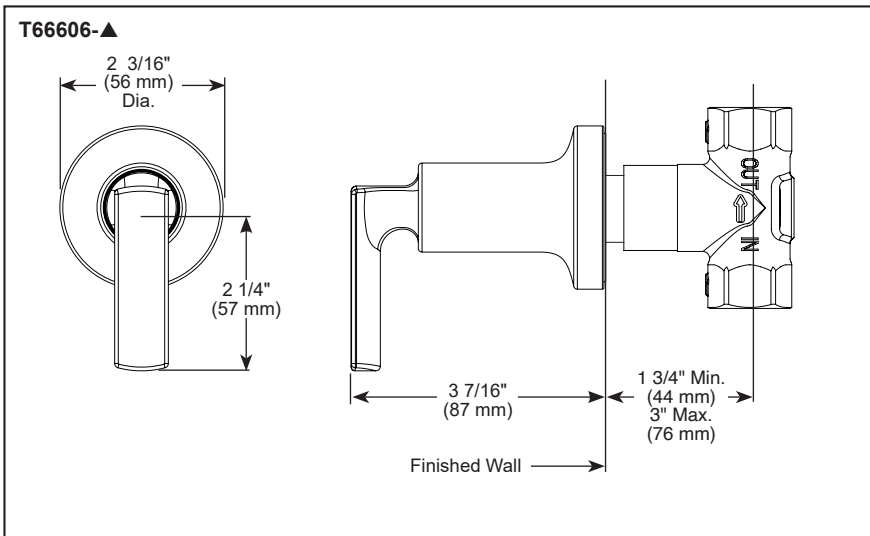

## SENSORI® VOLUME CONTROL TRIM

- Kintsu® Bath Collection
- Volume Control Trim

▲ Designate proper finish suffix

### STANDARD SPECIFICATIONS

- Must also order R35600 Rough-In.
- 90° handle rotation controls volume only.
- Volume control flows up to 16.2 gpm @ 60 psi
- Maximum flow 8.2 gpm @ 60 psi per volume control when paired with Sensori Thermostatic trim.
- Volume controls are required for every outlet and every set of body sprays (up to max flow).
- All parts are replaceable from the front.
- Adjusts for wall thickness variations.
- Recommended working pressure of 45-80 PSI.
- Volume control only; must be used with temperature control device.
- Rough can accommodate up to 3 1/4" wall thickness. NOTE: some applications may require stem extender RP100304.