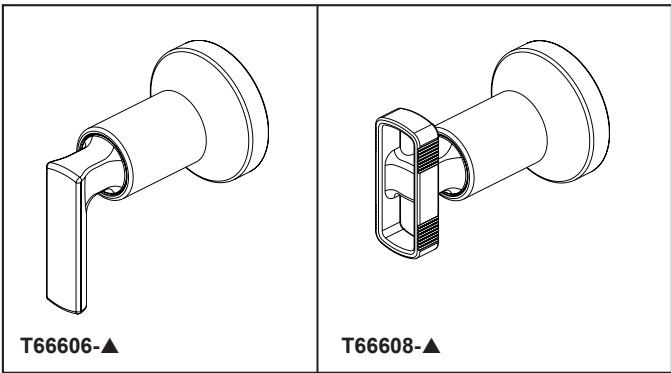

## SENSORI® VOLUME CONTROL TRIM

- Kintsu® Bath Collection
- Volume Control Trim

▲ Designate proper finish suffix

### STANDARD SPECIFICATIONS

- Must also order R35600 Rough-In.
- 90° handle rotation controls volume only.
- Volume control flows up to 16.2 gpm @ 60 psi
- Maximum flow 8.2 gpm @ 60 psi per volume control when paired with Sensori Thermostatic trim.
- Volume controls are required for every outlet and every set of body sprays (up to max flow).
- All parts are replaceable from the front.
- Adjusts for wall thickness variations.
- Recommended working pressure of 45-80 PSI.
- Volume control only; must be used with temperature control device.
- Rough can accommodate up to 3 1/4" wall thickness. NOTE: some applications may require stem extender RP100304.