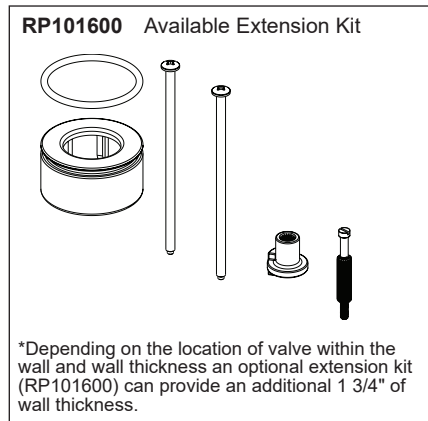

COMPLIES WITH:

- ASME A112.18.1 / CSA B125.1
- ASSE 1016 / ASME A112.1016 / CSA B125.16
- ♿ ICC/ANSI A117.1

▲ Designate proper finish suffix

Brizo Kitchen & Bath Company reserves the right (1) to make changes in specifications and materials, and (2) to change or discontinue models, both without notice or obligation. Dimensions are for reference only. See current full-line price book or www.brizo.com for finish options and product availability.

BSP-B-T66T006-LHP Rev. D

Brizo Kitchen & Bath Faucet Company

55 E. 111th Street, Carmel, IN 46280
350 South Edgeware Road, St. Thomas, ON N5P 4L1
© 2025 Brizo Kitchen & Bath Faucet Company