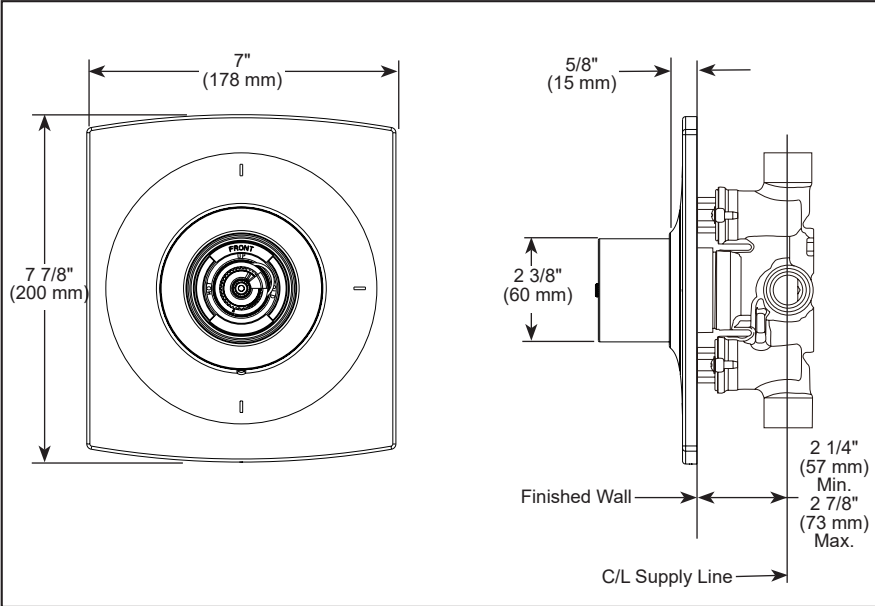

COMPLIES WITH:

- ASME A112.18.1 / CSA B125.1
- ASSE 1016 / ASME A112.1016 / CSA B125.16
- ♿ ICC/ANSI A117.1

▲ Designate proper finish suffix

Brizo Kitchen & Bath Company reserves the right (1) to make changes in specifications and materials, and (2) to change or discontinue models, both without notice or obligation. Dimensions are for reference only. See current full-line price book or www.brizo.com for finish options and product availability.

BSP-B-T66T006-LHP Rev. D

Brizo Kitchen & Bath Faucet Company

55 E. 111th Street, Carmel, IN 46280
350 South Edgeware Road, St. Thomas, ON N5P 4L1
© 2025 Brizo Kitchen & Bath Faucet Company