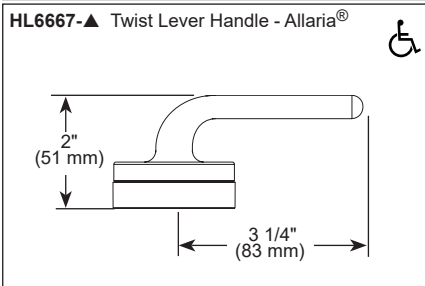

COMPLIES WITH:

- ASME A112.18.1 / CSA B125.1
- ASSE 1016 / ASME A112.1016 / CSA B125.16
- ♿ ICC/ANSI A117.1

▲ Designate proper finish suffix

Brizo Kitchen & Bath Company reserves the right (1) to make changes in specifications and materials, and (2) to change or discontinue models, both without notice or obligation. Dimensions are for reference only. See current full-line price book or www.brizo.com for finish options and product availability.

BSP-B-T66T006-LHP Rev. D

Brizo Kitchen & Bath Faucet Company

55 E. 111th Street, Carmel, IN 46280
350 South Edgeware Road, St. Thomas, ON N5P 4L1
© 2025 Brizo Kitchen & Bath Faucet Company