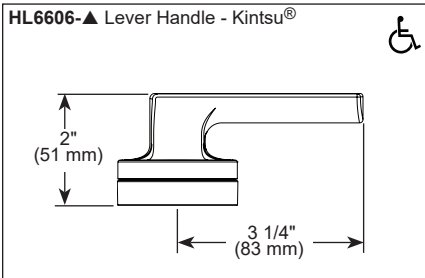

COMPLIES WITH:

- ASME A112.18.1 / CSA B125.1
- ASSE 1016 / ASME A112.1016 / CSA B125.16
- ♿ ICC/ANSI A117.1

▲ Designate proper finish suffix

Brizo Kitchen & Bath Company reserves the right (1) to make changes in specifications and materials, and (2) to change or discontinue models, both without notice or obligation. Dimensions are for reference only. See current full-line price book or www.brizo.com for finish options and product availability.

BSP-B-T66T006-LHP Rev. D

Brizo Kitchen & Bath Faucet Company

55 E. 111th Street, Carmel, IN 46280
350 South Edgeware Road, St. Thomas, ON N5P 4L1
© 2025 Brizo Kitchen & Bath Faucet Company