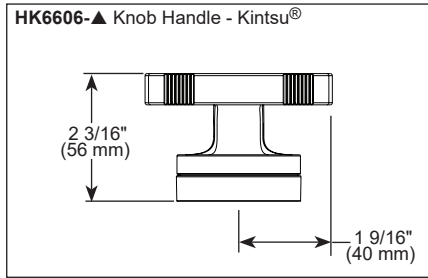

COMPLIES WITH:

- ASME A112.18.1 / CSA B125.1
- ASSE 1016 / ASME A112.1016 / CSA B125.16
- ♿ ICC/ANSI A117.1

▲ Designate proper finish suffix

Brizo Kitchen & Bath Company reserves the right (1) to make changes in specifications and materials, and (2) to change or discontinue models, both without notice or obligation. Dimensions are for reference only. See current full-line price book or www.brizo.com for finish options and product availability.

BSP-B-T66T006-LHP Rev. D

Brizo Kitchen & Bath Faucet Company

55 E. 111th Street, Carmel, IN 46280
350 South Edgeware Road, St. Thomas, ON N5P 4L1
© 2025 Brizo Kitchen & Bath Faucet Company