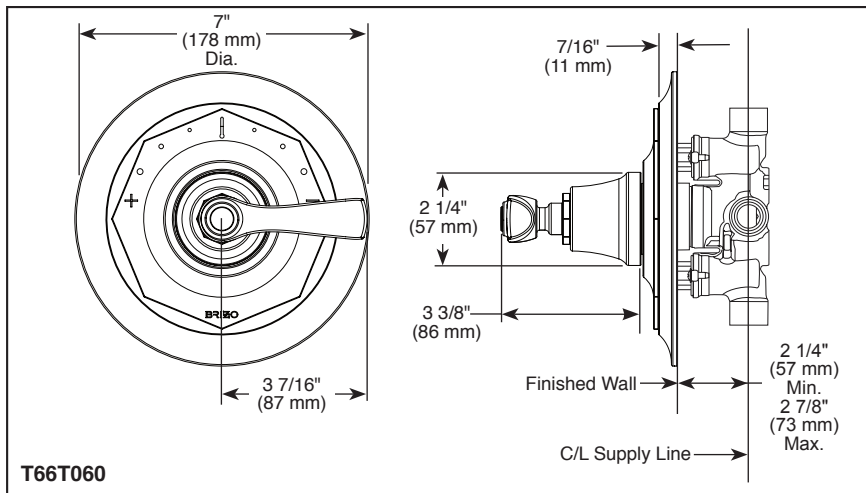

BRIZO®

SENSORI® THERMOSTATIC VALVE TRIM

- Rook® Collection
- Thermostatic Control Trim

FEATURES:

- Sensori® thermostatic control

STANDARD SPECIFICATIONS:

- Must also order R35000-WS rough valve body
- Includes Sensori® thermostatic cartridge
- Thermostatic wax element maintains the outlet temp to +/- 3.6° F
- Handle controls temperature only; must be used with one or more Sensori® volume controls
- Field adjustable to limit rotation into hot water zone
- All parts are replaceable from the front of the valve
- Adjusts for up to 5/8" wall thickness. Optional extension kit (RP72604) available.
- Must order handles separately. See handle options below.

WARRANTY

- Parts and Finish - Lifetime limited warranty; or for commercial purchasers, 10 years for multi-family residential (apartments and condominiums) and 5 years for all other commercial uses, in each case from the date the product is received by the original purchaser or their authorized representative (installation contractor, etc.).
- Please go to www.brizo.com for the complete details of our limited warranty.

COMPLIES WITH:

- ASME A112.18.1 / CSA B125.1
- ASSE 1016 / ASME A112.1016 / CSA B125.16
- ♿ ICC/ANSI A117.1