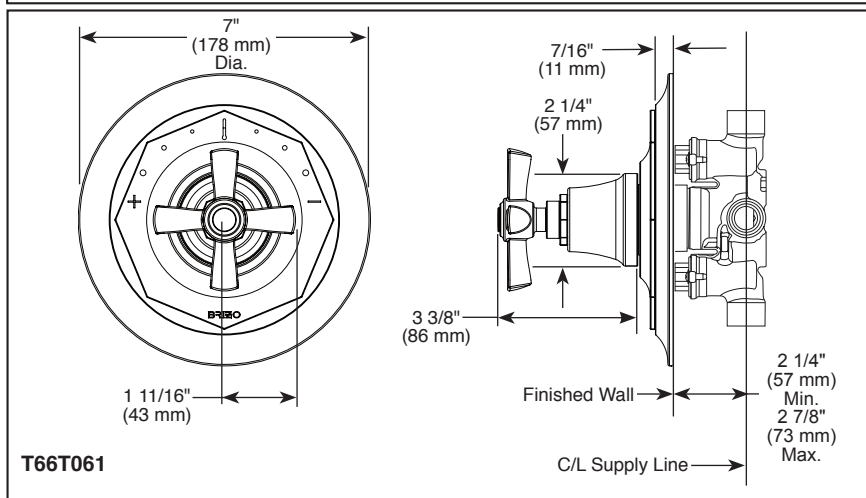

BRIZO®

SENSORI® THERMOSTATIC VALVE TRIM

- Rook® Collection
- Thermostatic Control Trim

FEATURES:

- Sensori® thermostatic control

STANDARD SPECIFICATIONS:

- Must also order R35000-WS rough valve body
- Includes Sensori® thermostatic cartridge
- Thermostatic wax element maintains the outlet temp to +/- 3.6° F
- Handle controls temperature only; must be used with one or more Sensori® volume controls
- Field adjustable to limit rotation into hot water zone
- All parts are replaceable from the front of the valve
- Adjusts for up to 5/8" wall thickness. Optional extension kit (RP72604) available.
- Must order handles separately. See handle options below.

WARRANTY

- Parts and Finish - Lifetime limited warranty; or for commercial purchasers, 10 years for multi-family residential (apartments and condominiums) and 5 years for all other commercial uses, in each case from the date the product is received by the original purchaser or their authorized representative (installation contractor, etc.).
- Please go to www.brizo.com for the complete details of our limited warranty.

COMPLIES WITH:

- ASME A112.18.1 / CSA B125.1
- ASSE 1016 / ASME A112.1016 / CSA B125.16
- ♿ ICC/ANSI A117.1

T66T060

▲ Designate proper finish suffix

Brizo Kitchen & Bath Company reserves the right (1) to make changes in specifications and materials, and (2) to change or discontinue models, both without notice or obligation. Dimensions are for reference only. See current full-line price book or www.brizo.com for finish options and product availability.

BSP-B-T66T060 Rev. D

Brizo Kitchen & Bath Faucet Company

55 E. 111th Street, Carmel, IN 46280
350 South Edgware Road, St. Thomas, ON N5P 4L1
© 2025 Brizo Kitchen & Bath Faucet Company