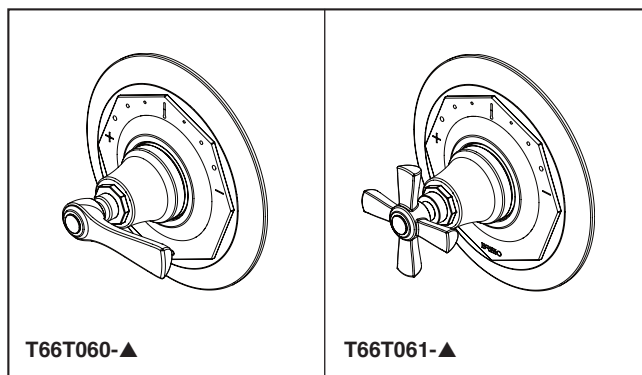

BRIZO®

SENSORI® THERMOSTATIC VALVE TRIM

- Rook® Collection
- Thermostatic Control Trim

FEATURES:

- Sensori® thermostatic control

STANDARD SPECIFICATIONS:

- Must also order R35000-WS rough valve body
- Includes Sensori® thermostatic cartridge
- Thermostatic wax element maintains the outlet temp to +/- 3.6° F
- Handle controls temperature only; must be used with one or more Sensori® volume controls
- Field adjustable to limit rotation into hot water zone
- All parts are replaceable from the front of the valve
- Adjusts for up to 5/8" wall thickness. Optional extension kit (RP72604) available.
- Must order handles separately. See handle options below.

WARRANTY

- Parts and Finish - Lifetime limited warranty; or for commercial purchasers, 10 years for multi-family residential (apartments and condominiums) and 5 years for all other commercial uses, in each case from the date the product is received by the original purchaser or their authorized representative (installation contractor, etc.).
- Please go to www.brizo.com for the complete details of our limited warranty.

COMPLIES WITH:

- ASME A112.18.1 / CSA B125.1
- ASSE 1016 / ASME A112.1016 / CSA B125.16
- ♿ ICC/ANSI A117.1