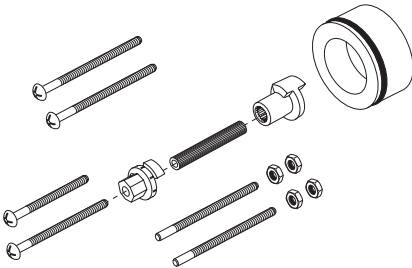

### STANDARD SPECIFICATIONS:

- Must also order R35000-WS rough valve body
- Includes Sensori® thermostatic cartridge
- Thermostatic wax element maintains the outlet temp to +/- 3.6° F
- Handle controls temperature only; must be used with one or more Sensori® volume controls
- Field adjustable to limit rotation into hot water zone
- All parts are replaceable from the front of the valve
- Adjusts for up to 5/8" wall thickness. Optional extension kit (RP72604) available
- Must order handles separately. See handle options below.

### COMPLIES WITH:

- ASME A112.18.1 / CSA B125.1
- ASSE 1016 / ASME A112.1016 / CSA B125.16
- ♿ ICC/ANSI A117.1

**HL6698-▲ Lever Handle**

**HX6698-▲ Cross Handle**

**RP72604 Available Extension Kit**

\*Depending on the location of valve within the wall and wall thickness an optional extension kit (RP72604) can provide an additional 1 3/4" of wall thickness.