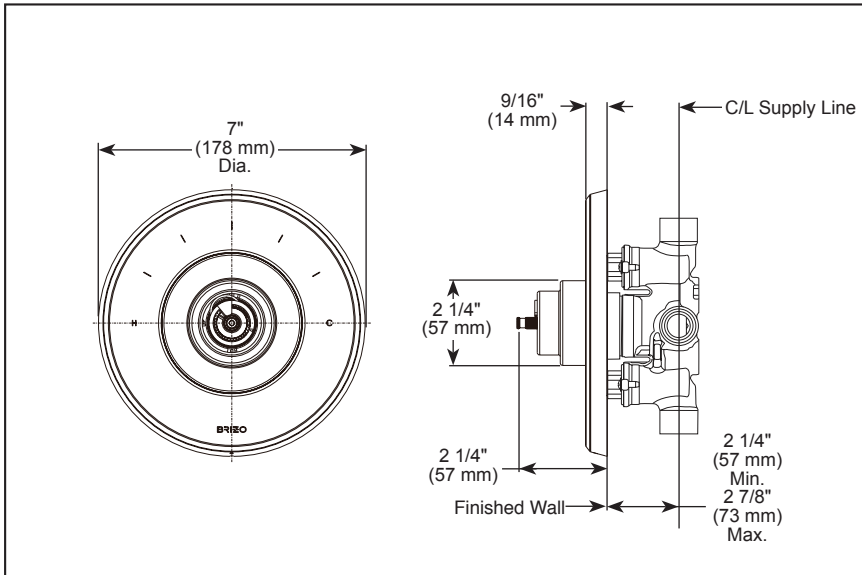

COMPLIES WITH:

- ASME A112.18.1 / CSA B125.1
- ASSE 1016 / ASME A112.1016 / CSA B125.16
- ♿ ICC/ANSI A117.1

HL6698-▲ Lever Handle

HX6698-▲ Cross Handle