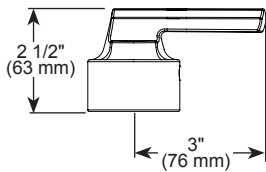

HL6698-▲ Lever Handle

RP72604 Available Extension Kit