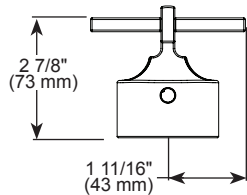

### COMPLIES WITH:

- ASME A112.18.1 / CSA B125.1
- ASSE 1016 / ASME A112.1016 / CSA B125.16
- ♿ ICC/ANSI A117.1

**HL6698-▲ Lever Handle**

**HX6698-▲ Cross Handle**

**RP72604 Available Extension Kit**

\*Depending on the location of valve within the wall and wall thickness an optional extension kit (RP72604) can provide an additional 1 3/4" of wall thickness.