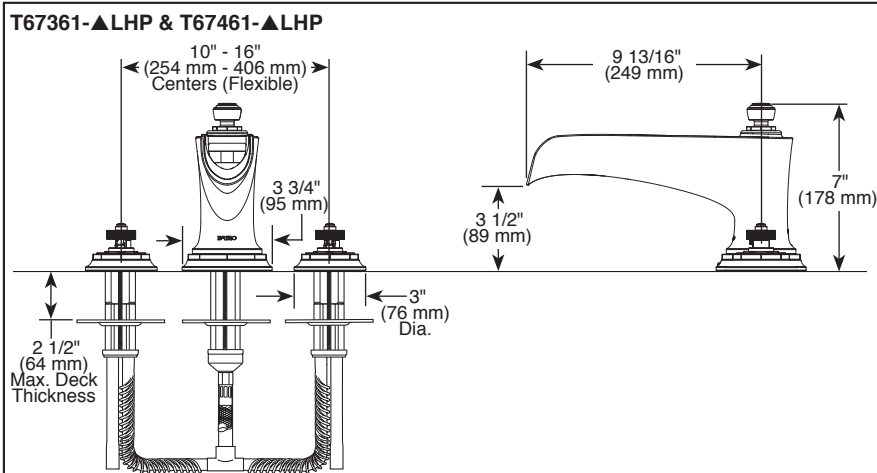

▲ Designate proper finish suffix

Brizo Kitchen & Bath Company reserves the right (1) to make changes in specifications and materials, and (2) to change or discontinue models, both without notice or obligation. Dimensions are for reference only. See current full-line price book or www.brizo.com for finish options and product availability.