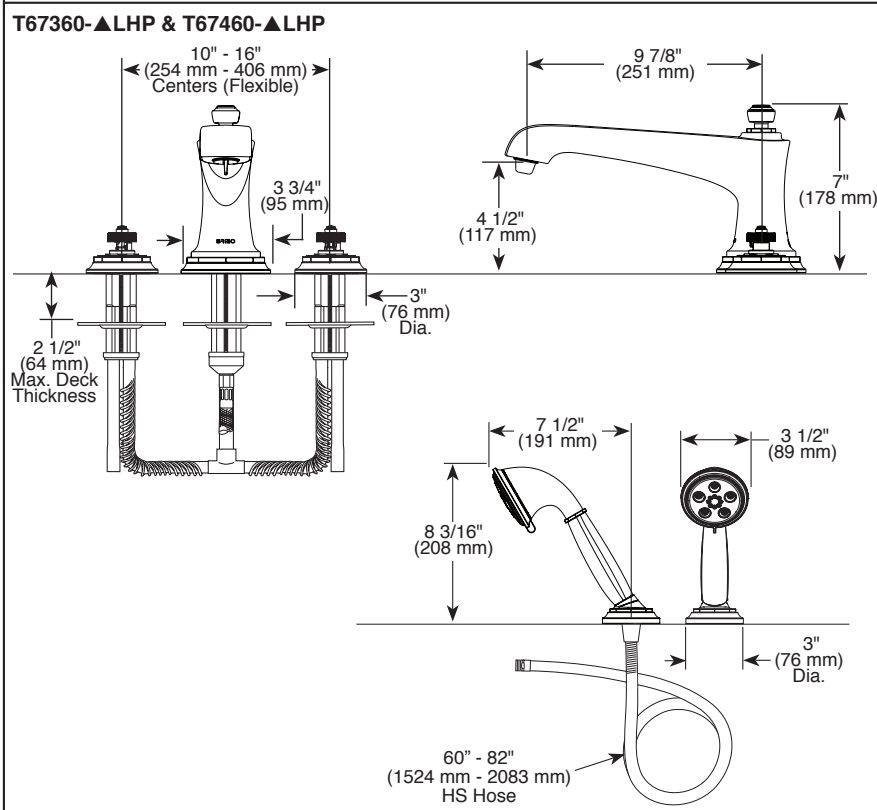

▲ Designate proper finish suffix

Brizo Kitchen & Bath Company reserves the right (1) to make changes in specifications and materials, and (2) to change or discontinue models, both without notice or obligation. Dimensions are for reference only. See current full-line price book or www.brizo.com for finish options and product availability.