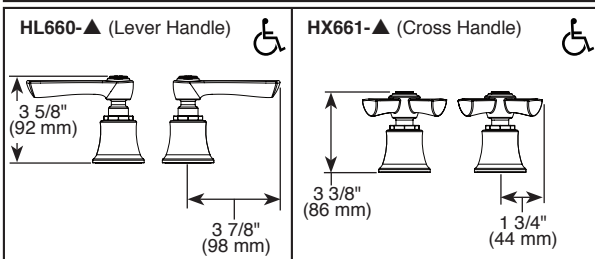

▲ Designate proper finish suffix

Brizo Kitchen & Bath Company reserves the right (1) to make changes in specifications and materials, and (2) to change or discontinue models, both without notice or obligation. Dimensions are for reference only. See current full-line price book or www.brizo.com for finish options and product availability.