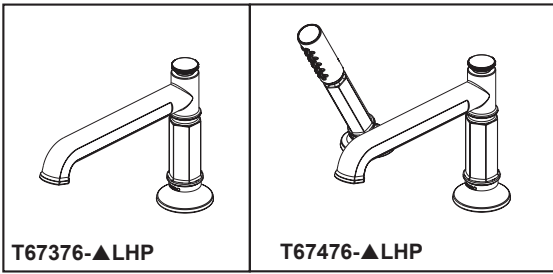

BRIZO®

ROMAN TUB FAUCET

■ Invari® Bath Collection

■ Three Hole Installation (T67376-LHP)

■ Four Hole Installation (T67476-LHP)

FEATURES:

- No set screw required. Simplifies installation and provides flush mount installation.

STANDARD SPECIFICATIONS:

- Hand shower max flow rate 1.75 gpm @ 80 psi, 6.6 L/min @ 550 kPa
- Trim only for two handle Roman Tub faucet for concealed mounting
- Temperature and volume controlled with handles
- Rough-In kit required to complete installation, sold separately (R64707 for four hole and R62707 for three hole). There are separate specification sheets available for each rough-in kit.
- Hand shower includes double check valves for backflow prevention (T67498)
- 60" - 82" (1524 mm - 2083 mm) stretchable finished metal hose

WARRANTY

- Parts and Finish - Lifetime limited warranty; or for commercial purchasers, 10 years for multi-family residential (apartments and condominiums) and 5 years for all other commercial uses, in each case from the date the product is received by the original purchaser or their authorized representative (installation contractor, etc.).
- Please go to www.brizo.com for the complete details of our limited warranty.

COMPLIES WITH:

- ASME A112.18.1 / CSA B125.1
- EPA WaterSense® - Applies to T67476▲LHP only
- ♿ ICC/ANSI A117.1- Valve control only

▲Designate finish suffix

Brizo Kitchen & Bath Company reserves the right (1) to make changes in specifications and materials, and (2) to change or discontinue models, both without notice or obligation. Dimensions are for reference only. See current full-line price book or www.brizo.com for finish options and product availability.

BSP-B-T67376-LHP Rev. F

Brizo Kitchen & Bath Faucet Company

55 E. 111th Street, Carmel, IN 46280
350 South Edgeware Road, St. Thomas, ON N5P 4L1
© 2025 Brizo Kitchen & Bath Faucet Company