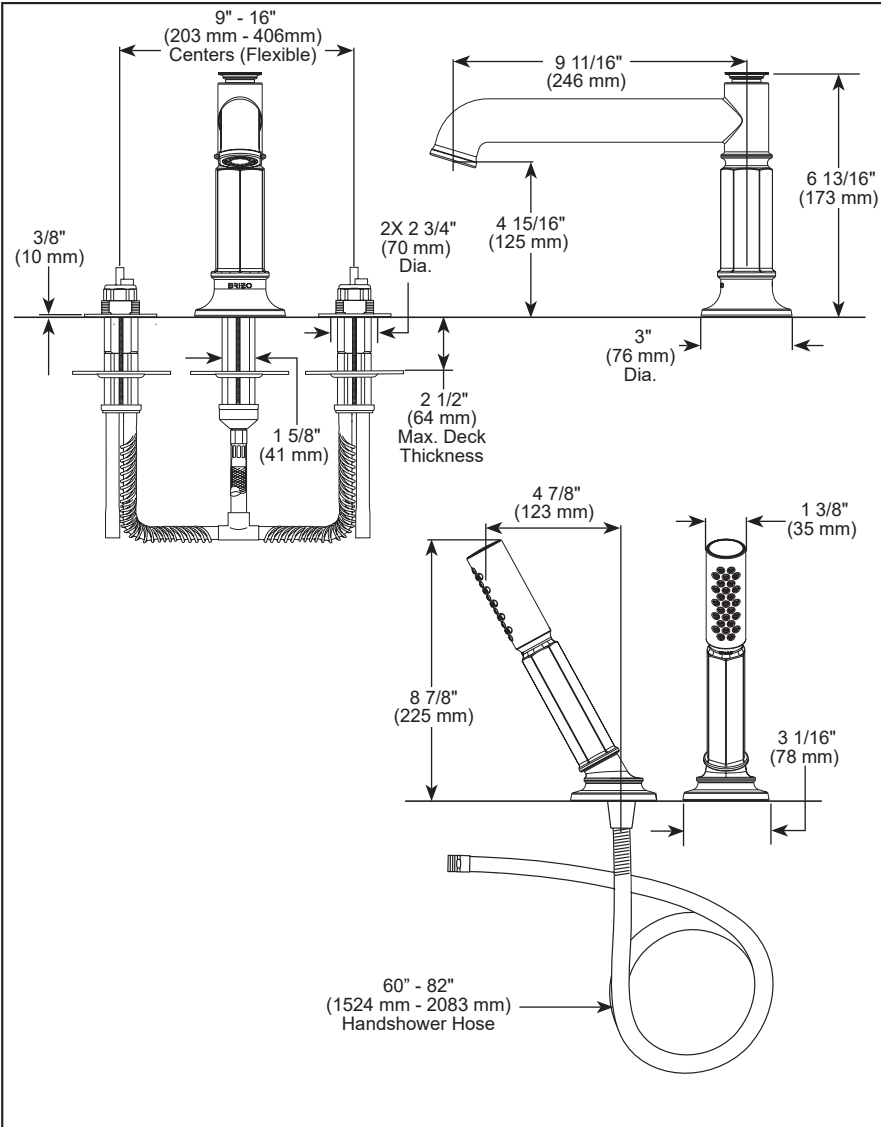

BRIZO®

ROMAN TUB FAUCET

■ Invari® Bath Collection

■ Three Hole Installation (T67376-LHP)

■ Four Hole Installation (T67476-LHP)

FEATURES:

- No set screw required. Simplifies installation and provides flush mount installation.

STANDARD SPECIFICATIONS:

- Hand shower max flow rate 1.75 gpm @ 80 psi, 6.6 L/min @ 550 kPa
- Trim only for two handle Roman Tub faucet for concealed mounting
- Temperature and volume controlled with handles
- Rough-In kit required to complete installation, sold separately (R64707 for four hole and R62707 for three hole). There are separate specification sheets available for each rough-in kit.
- Hand shower includes double check valves for backflow prevention (T67498)
- 60" - 82" (1524 mm - 2083 mm) stretchable finished metal hose

WARRANTY

- Parts and Finish - Lifetime limited warranty; or for commercial purchasers, 10 years for multi-family residential (apartments and condominiums) and 5 years for all other commercial uses, in each case from the date the product is received by the original purchaser or their authorized representative (installation contractor, etc.).
- Please go to www.brizo.com for the complete details of our limited warranty.

COMPLIES WITH:

- ASME A112.18.1 / CSA B125.1
- EPA WaterSense® - Applies to T67476▲LHP only
- ♿ ICC/ANSI A117.1- Valve control only

▲Designate finish suffix

Brizo Kitchen & Bath Company reserves the right (1) to make changes in specifications and materials, and (2) to change or discontinue models, both without notice or obligation. Dimensions are for reference only. See current full-line price book or www.brizo.com for finish options and product availability.

BSP-B-T67376-LHP Rev. F

Brizo Kitchen & Bath Faucet Company

55 E. 111th Street, Carmel, IN 46280
350 South Edgeware Road, St. Thomas, ON N5P 4L1
© 2025 Brizo Kitchen & Bath Faucet Company