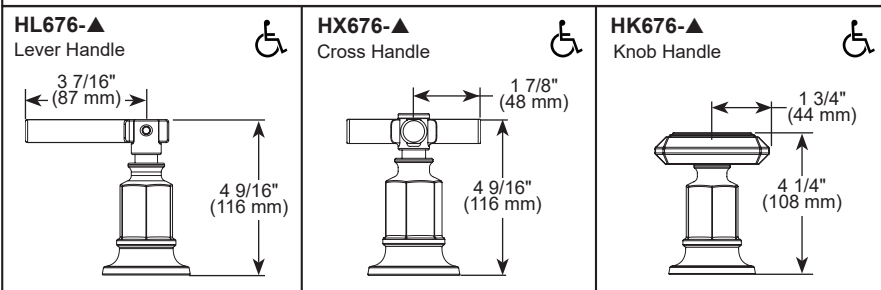

BRIZO®

ROMAN TUB FAUCET

■ Invari® Bath Collection

■ Three Hole Installation (T67376-LHP)

■ Four Hole Installation (T67476-LHP)

FEATURES:

- No set screw required. Simplifies installation and provides flush mount installation.

STANDARD SPECIFICATIONS:

- Hand shower max flow rate 1.75 gpm @ 80 psi, 6.6 L/min @ 550 kPa
- Trim only for two handle Roman Tub faucet for concealed mounting
- Temperature and volume controlled with handles
- Rough-In kit required to complete installation, sold separately (R64707 for four hole and R62707 for three hole). There are separate specification sheets available for each rough-in kit.
- Hand shower includes double check valves for backflow prevention (T67498)
- 60" - 82" (1524 mm - 2083 mm) stretchable finished metal hose

WARRANTY

- Parts and Finish - Lifetime limited warranty; or for commercial purchasers, 10 years for multi-family residential (apartments and condominiums) and 5 years for all other commercial uses, in each case from the date the product is received by the original purchaser or their authorized representative (installation contractor, etc.).
- Please go to www.brizo.com for the complete details of our limited warranty.

COMPLIES WITH:

- ASME A112.18.1 / CSA B125.1
- EPA WaterSense® - Applies to T67476▲LHP only
- ♿ ICC/ANSI A117.1- Valve control only

▲Designate finish suffix

Brizo Kitchen & Bath Company reserves the right (1) to make changes in specifications and materials, and (2) to change or discontinue models, both without notice or obligation. Dimensions are for reference only. See current full-line price book or www.brizo.com for finish options and product availability.

BSP-B-T67376-LHP Rev. F

Brizo Kitchen & Bath Faucet Company

55 E. 111th Street, Carmel, IN 46280
350 South Edgeware Road, St. Thomas, ON N5P 4L1
© 2025 Brizo Kitchen & Bath Faucet Company