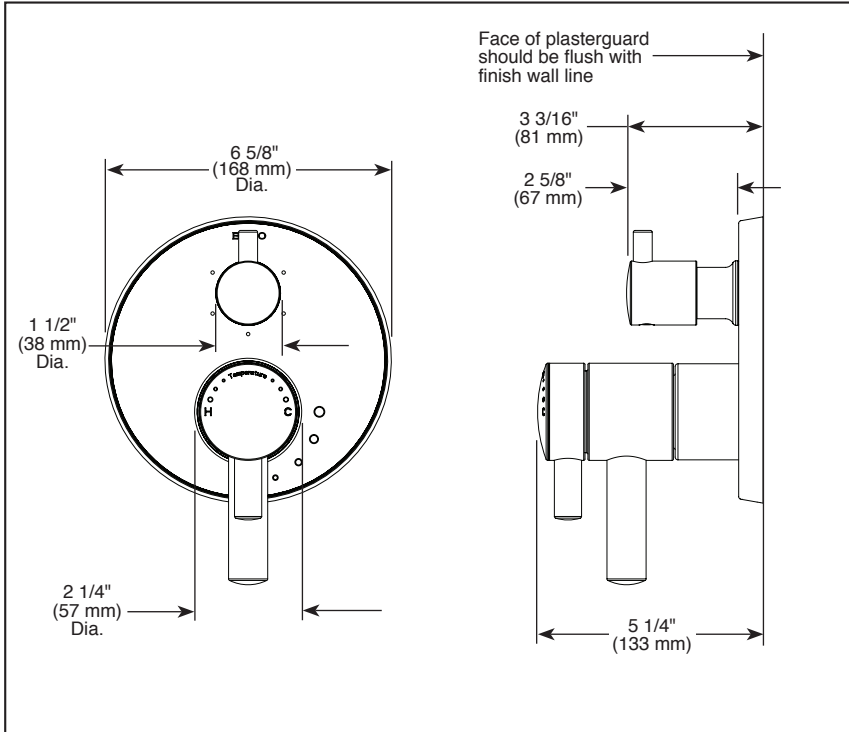

BRIZO®

TEMPASSURE® THERMOSTATIC VALVE WITH INTEGRATED DIVERTER TRIM

- Odin® Bath Collection
- MultiChoice® Valve Trim with Three Function Diverter (T75575)
- MultiChoice® Valve Trim with Six Function Diverter (T75675)

▲ Designate Proper Finish Suffix

FEATURES:

- TempAssure® thermostatic valve cartridge
- Three or six function diverter

STANDARD SPECIFICATIONS:

- Main control utilizes Thermostatic Valve cartridge
- Thermostatic wax element maintains the outlet temperature to $\pm 3.6^{\circ}\text{F}$
- Back-to-back installation capability
- For use with MultiChoice® Universal Integrated Shower Diverter Rough (R75000 Series)
- Max. system flow rate 7.2 gpm at 60 psi with R75000
- Top handle controls diverter functions
- Bottom (2) handle controls on/off and temperature
- Field adjustable to limit handle rotation into hot water zone
- Bottom handle 90° maximum rotation
- Hot/cold indicator markings
- Three function diverter (T75575-▲) has 2 individual positions and 1 shared position
- For two individual functions, no shared functions, order additional RP72123
- Six function diverter (T75675-▲) has 3 individual positions and 3 shared positions
- For three individual functions, no shared functions, order additional RP72124
- 1/2" rough-in
- Cartridges included
- Standard installation allows up to 1-1/8" finished wall thickness
- Thick wall installation kit RP90545▲ can be ordered to allow for up to 2 1/8" finished wall thickness