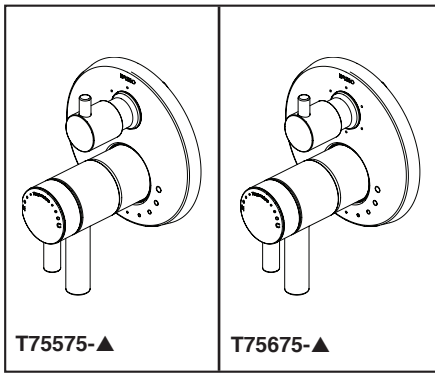

BRIZO®

TEMPASSURE® THERMOSTATIC VALVE WITH INTEGRATED DIVERTER TRIM

- Odin® Bath Collection
- MultiChoice® Valve Trim with Three Function Diverter (T75575)
- MultiChoice® Valve Trim with Six Function Diverter (T75675)

▲ Designate Proper Finish Suffix

FEATURES:

- TempAssure® thermostatic valve cartridge
- Three or six function diverter

STANDARD SPECIFICATIONS:

- Main control utilizes Thermostatic Valve cartridge
- Thermostatic wax element maintains the outlet temperature to $\pm 3.6^{\circ}\text{F}$
- Back-to-back installation capability
- For use with MultiChoice® Universal Integrated Shower Diverter Rough (R75000 Series)
- Max. system flow rate 7.2 gpm at 60 psi with R75000
- Top handle controls diverter functions
- Bottom (2) handle controls on/off and temperature
- Field adjustable to limit handle rotation into hot water zone
- Bottom handle 90° maximum rotation
- Hot/cold indicator markings
- Three function diverter (T75575-▲) has 2 individual positions and 1 shared position
- For two individual functions, no shared functions, order additional RP72123
- Six function diverter (T75675-▲) has 3 individual positions and 3 shared positions
- For three individual functions, no shared functions, order additional RP72124
- 1/2" rough-in
- Cartridges included
- Standard installation allows up to 1-1/8" finished wall thickness
- Thick wall installation kit RP90545▲ can be ordered to allow for up to 2 1/8" finished wall thickness