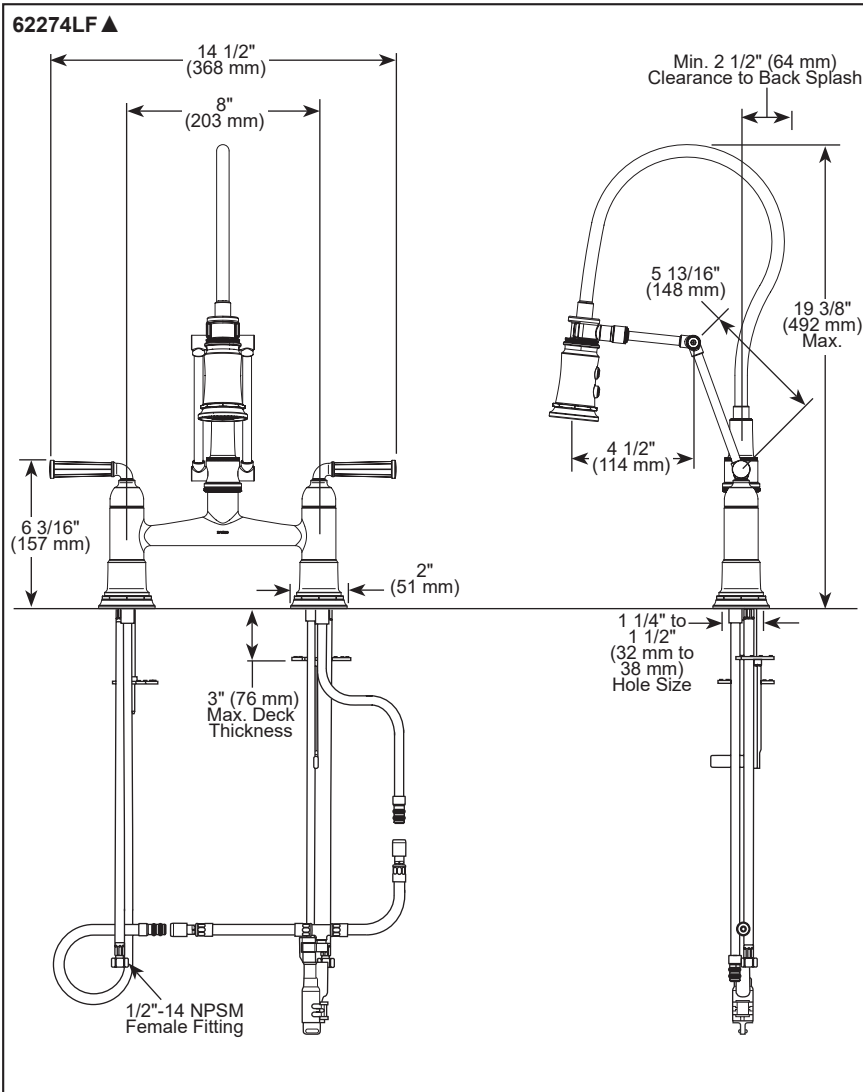

BRIZO®

KITCHEN FAUCETS

- Rook® Collection
- Two Handle Widespread Articulating Bridge

STANDARD SPECIFICATIONS:

- Max flow rate 1.8 gpm @ 60 psi, 6.8 L/min @ 414 kPa
- Two or three hole mount. Additional hole cover available for 4 hole installation.
- Ceramic cartridge
- Spout rotates 360°
- Solid brass with one-piece brass waterway
- Lever handles

COMPLIES WITH:

- ASME A112.18.1 / CSA B125.1
- NSF/ANSI/CAN 61 & 372
- ♿ ICC/ANSI A117.1 - Valve control only

▲ Designate proper finish suffix

Brizo Kitchen & Bath Company reserves the right (1) to make changes in specifications and materials, and (2) to change or discontinue models, both without notice or obligation. Dimensions are for reference only. See current full-line price book or www.brizo.com for finish options and product availability.