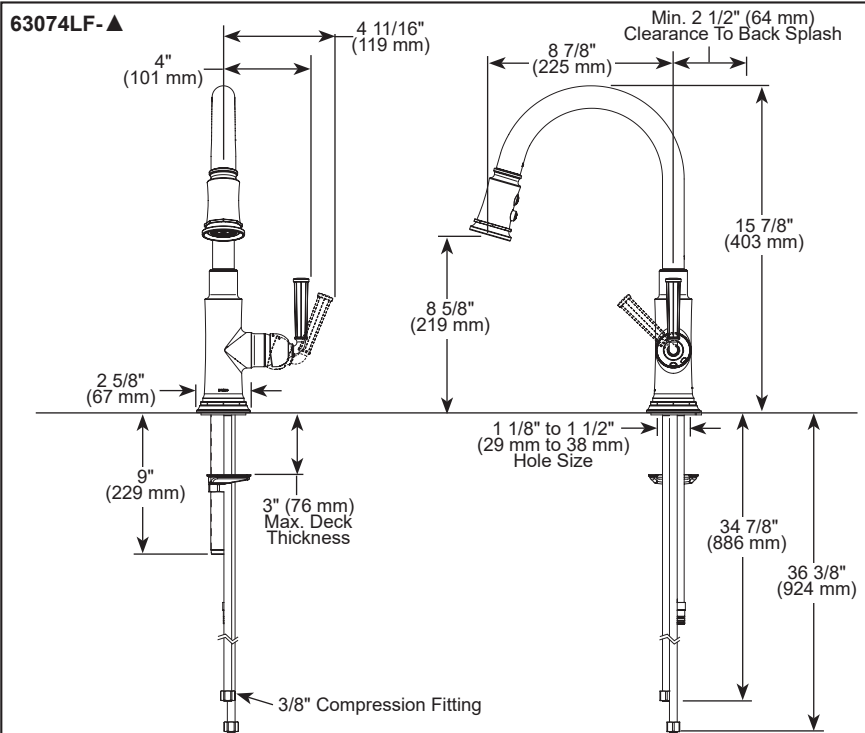

BRIZO®

KITCHEN FAUCETS

- Rook® Collection
- Single Handle Pull-Down

FEATURES:

- MagneDock® Magnetic Docking

STANDARD SPECIFICATIONS:

- Max flow rate 1.8 gpm @ 60 psi, 6.8 L/min @ 414 kPa
- One hole mount
- Euro-motion ceramic cartridge
- Spout rotates 360°
- Two-function wand; Aerated stream or spray
- Dual integral check valves in sprayer
- Quick connect hoses
- Hose travels inside mounting shank so it will not interfere with deck edges

COMPLIES WITH:

- ASME A112.18.1 / CSA B125.1
- NSF/ANSI/CAN 61 & 372
- ICC/ANSI A117.1 - Valve control only

▲ Designate proper finish suffix

Brizo Kitchen & Bath Company reserves the right (1) to make changes in specifications and materials, and (2) to change or discontinue models, both without notice or obligation. Dimensions are for reference only. See current full-line price book or www.brizo.com for finish options and product availability.