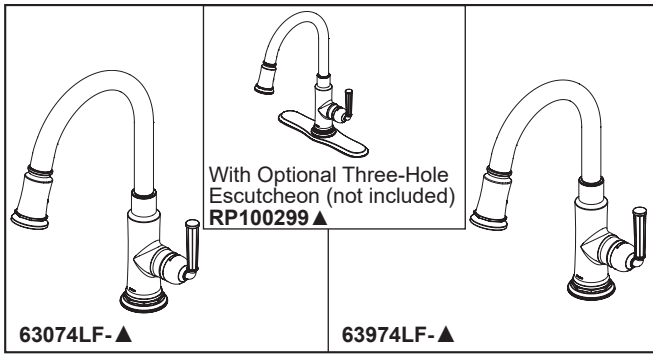

BRIZO®

KITCHEN FAUCETS

- Rook® Collection
- Single Handle Pull-Down

FEATURES:

- MagneDock® Magnetic Docking

STANDARD SPECIFICATIONS:

- Max flow rate 1.8 gpm @ 60 psi, 6.8 L/min @ 414 kPa
- One hole mount
- Euro-motion ceramic cartridge
- Spout rotates 360°
- Two-function wand; Aerated stream or spray
- Dual integral check valves in sprayer
- Quick connect hoses
- Hose travels inside mounting shank so it will not interfere with deck edges

WARRANTY

- Parts and Finish – Lifetime limited warranty; or for commercial purchasers, 10 years for multi-family residential (apartments and condominiums) and 5 years for all other commercial uses, in each case from the date the product is received by the original purchaser or their authorized representative (installation contractor, etc.).
- Please go to www.brizo.com for the complete details of our limited warranty

COMPLIES WITH:

- ASME A112.18.1 / CSA B125.1
- NSF/ANSI/CAN 61 & 372
- ICC/ANSI A117.1 - Valve control only

▲ Designate proper finish suffix

Brizo Kitchen & Bath Company reserves the right (1) to make changes in specifications and materials, and (2) to change or discontinue models, both without notice or obligation. Dimensions are for reference only. See current full-line price book or www.brizo.com for finish options and product availability.

BSP-K-63074LF Rev. B

Brizo Kitchen & Bath Company
55 E. 111th Street, Carmel, Indiana 46280
350 South Edgeware Road, St. Thomas, ON N5P 4L1
© 2026 Brizo Kitchen & Bath Company