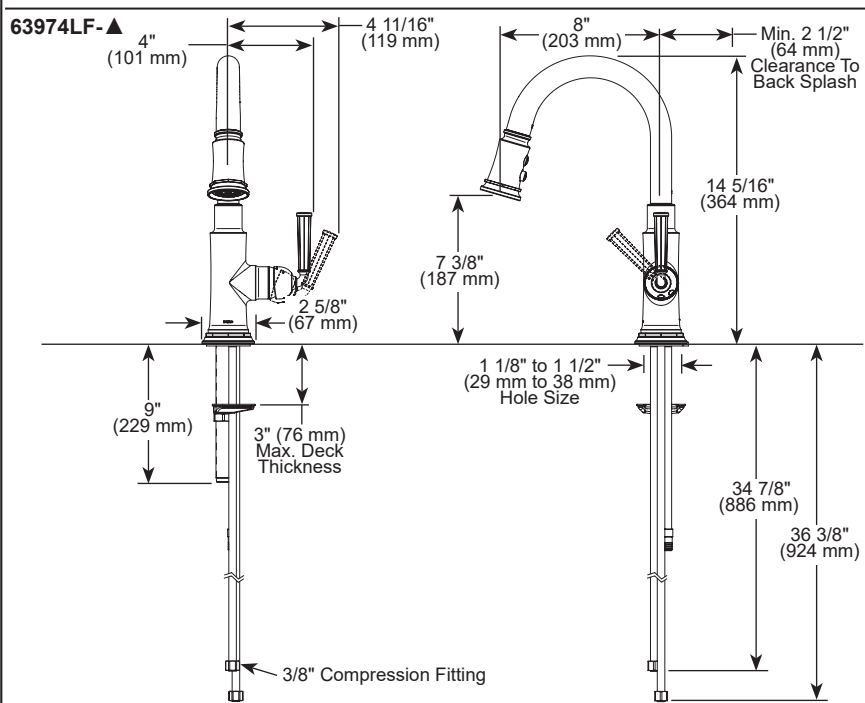

BRIZO®

KITCHEN FAUCETS

- Rook® Collection
- Single Handle Pull-Down

FEATURES:

- MagneDock® Magnetic Docking

STANDARD SPECIFICATIONS:

- Max flow rate 1.8 gpm @ 60 psi, 6.8 L/min @ 414 kPa
- One hole mount
- Euro-motion ceramic cartridge
- Spout rotates 360°
- Two-function wand; Aerated stream or spray
- Dual integral check valves in sprayer
- Quick connect hoses
- Hose travels inside mounting shank so it will not interfere with deck edges

WARRANTY

- Parts and Finish – Lifetime limited warranty; or for commercial purchasers, 10 years for multi-family residential (apartments and condominiums) and 5 years for all other commercial uses, in each case from the date the product is received by the original purchaser or their authorized representative (installation contractor, etc.).
- Please go to www.brizo.com for the complete details of our limited warranty

COMPLIES WITH:

- ASME A112.18.1 / CSA B125.1
- NSF/ANSI/CAN 61 & 372
- ICC/ANSI A117.1 - Valve control only

▲ Designate proper finish suffix

Brizo Kitchen & Bath Company reserves the right (1) to make changes in specifications and materials, and (2) to change or discontinue models, both without notice or obligation. Dimensions are for reference only. See current full-line price book or www.brizo.com for finish options and product availability.

BSP-K-63074LF Rev. B

Brizo Kitchen & Bath Company
55 E. 111th Street, Carmel, Indiana 46280
350 South Edgeware Road, St. Thomas, ON N5P 4L1
© 2026 Brizo Kitchen & Bath Company