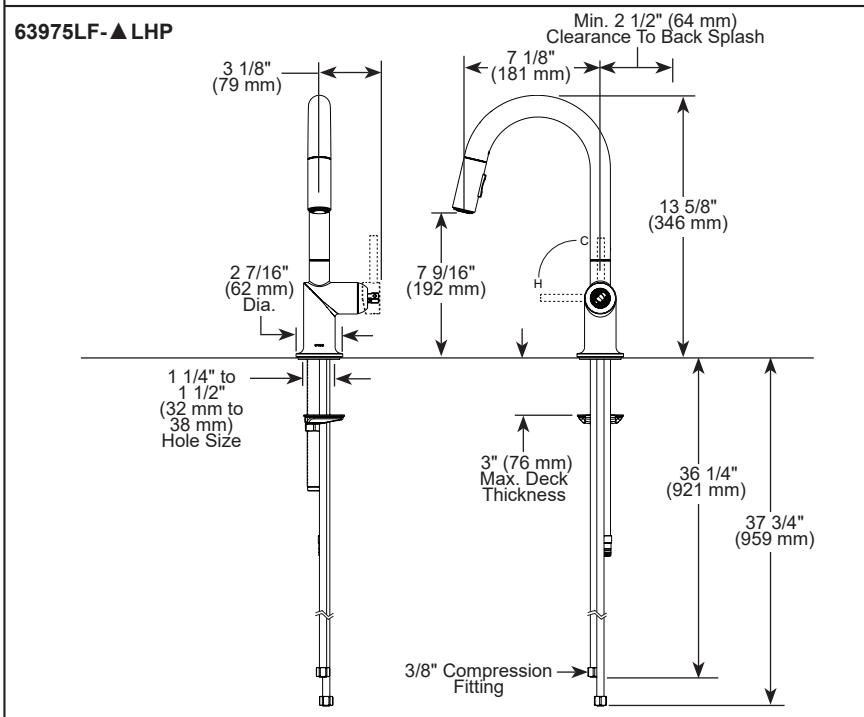

COMPLIES WITH:

- ASME A112.18.1 / CSA B125.1
- NSF/ANSI/CAN 61 & 372
- ICC/ANSI A117.1 - Valve control only

▲ Designate proper finish suffix