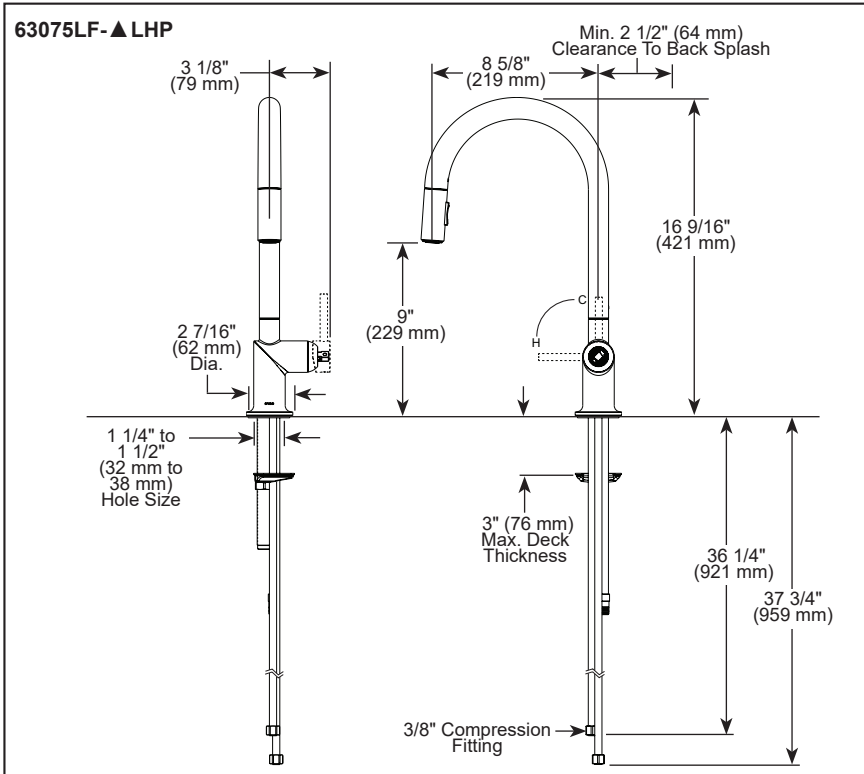

COMPLIES WITH:

- ASME A112.18.1 / CSA B125.1
- NSF/ANSI/CAN 61 & 372
- ICC/ANSI A117.1 - Valve control only

▲ Designate proper finish suffix