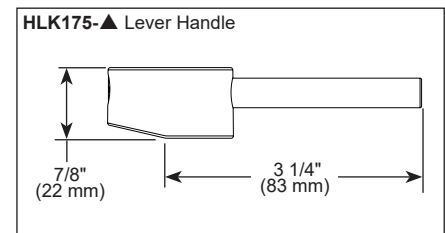

Brizo Kitchen & Bath Company reserves the right (1) to make changes in specifications and materials, and (2) to change or discontinue models, both without notice or obligation. Dimensions are for reference only. See current full-line price book or www.brizo.com for finish options and product availability.

BSP-K-63075LF-LHP Rev. D

Brizo Kitchen & Bath Company
55 E. 111th Street, Carmel, IN 46280
350 South Edgeware Road, St. Thomas, ON N5P 4L1
© 2026 Brizo Kitchen & Bath Company