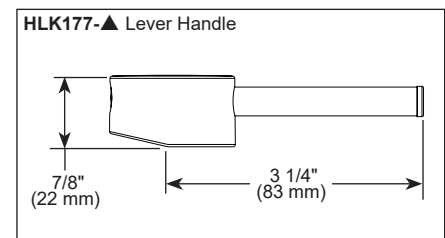

Brizo Kitchen & Bath Company reserves the right (1) to make changes in specifications and materials, and (2) to change or discontinue models, both without notice or obligation. Dimensions are for reference only. See current full-line price book or www.brizo.com for finish options and product availability.

BSP-K-63075LF-LHP Rev. D

Brizo Kitchen & Bath Company
55 E. 111th Street, Carmel, IN 46280
350 South Edgeware Road, St. Thomas, ON N5P 4L1
© 2026 Brizo Kitchen & Bath Company