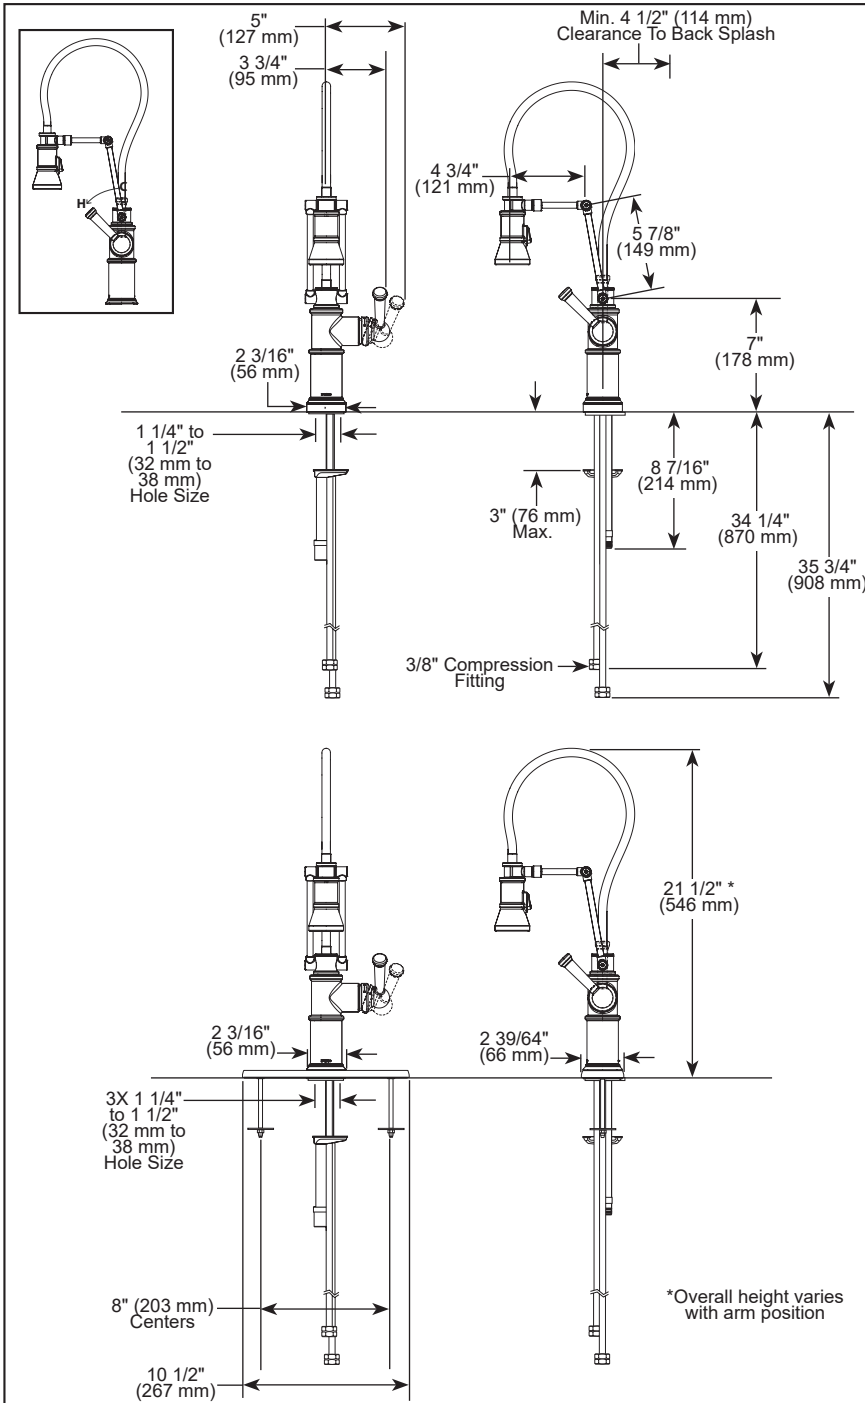

COMPLIES WITH:

- ASME A112.18.1 / CSA B125.1
- NSF/ANSI/CAN 61 & 372
- ICC/ANSI A117.1-Valve Control Only

▲ Designate proper finish suffix

Brizo Kitchen & Bath Company reserves the right (1) to make changes in specifications and materials, and (2) to change or discontinue models, both without notice or obligation. Dimensions are for reference only. See current full-line price book or www.brizo.com for finish options and product availability.

Brizo Kitchen & Bath Company

55 E. 111th Street, Carmel, Indiana 46280
350 South Edgeware Road, St. Thomas, ON N5P 4L1
© 2026 Brizo Kitchen & Bath Company