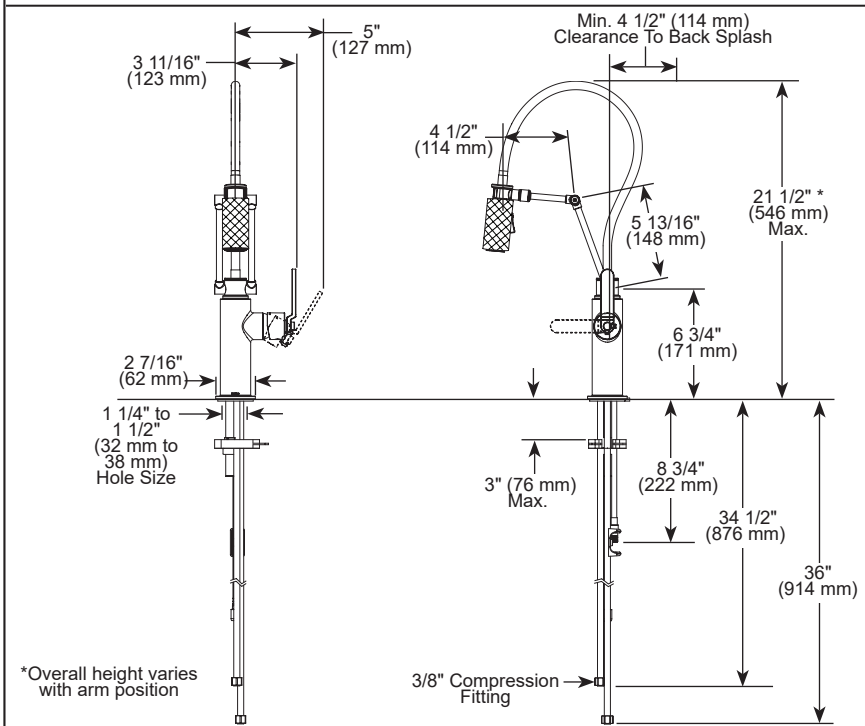

BRIZO®

KITCHEN FAUCETS

- Litze® Collection
- Single Handle Articulating Deck Mount

FEATURES:

- MagneDock® Magnetic Docking

STANDARD SPECIFICATIONS:

- Max flow rate 1.8 gpm @ 60 psi, 6.8 L/min @ 414 kPa
- One hole mount
- Diamond coated ceramic cartridge
- 3/8" O.D. straight, staggered PEX supply lines
- Arm rotates 360°
- Two-function wand: Aerated stream or spray
- Dual integral check valves in sprayer
- Quick Snap® connect hoses
- 23" (584 mm) above-deck exposed hose

Note: Exterior arm screws are decorative and will NOT need to be tightened during the lifetime of the faucet. Turning or removing screws may hinder arm functionality and will void the faucet warranty.

WARRANTY

- Parts and Finish – Lifetime limited warranty; or for commercial purchasers, 10 years for multi-family residential (apartments and condominiums) and 5 years for all other commercial uses, in each case from the date the product is received by the original purchaser or their authorized representative (installation contractor, etc.).
- Please go to www.brizo.com for the complete details of our limited warranty.

COMPLIES WITH:

- ASME A112.18.1 / CSA B125.1
- NSF/ANSI/CAN 61 & 372
- ICC/ANSI A117.1 - Valve control only

▲ Designate proper finish suffix