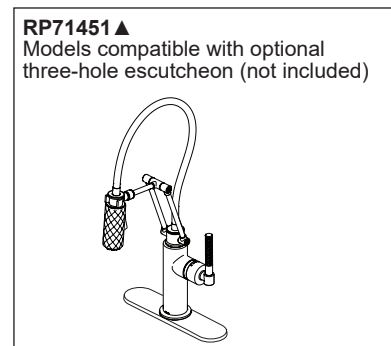

Note: Exterior arm screws are decorative and will NOT need to be tightened during the lifetime of the faucet. Turning or removing screws may hinder arm functionality and will void the faucet warranty.

COMPLIES WITH:

- ASME A112.18.1 / CSA B125.1
- NSF/ANSI/CAN 61 & 372
- ICC/ANSI A117.1 - Valve control only

▲ Designate proper finish suffix

Brizo Kitchen & Bath Company reserves the right (1) to make changes in specifications and materials, and (2) to change or discontinue models, both without notice or obligation. Dimensions are for reference only. See current full-line price book or www.brizo.com for finish options and product availability.