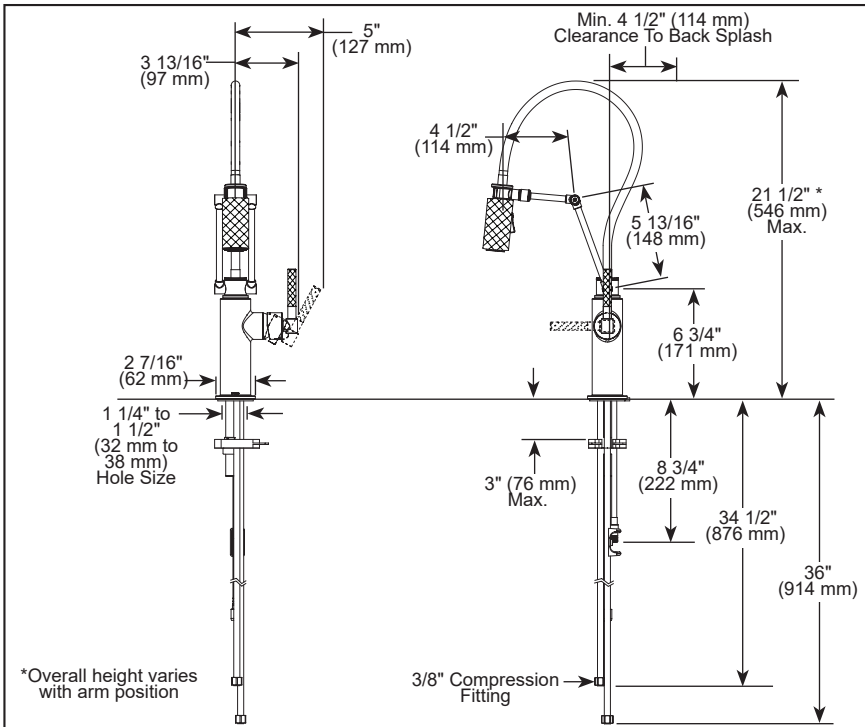

BRIZO®

KITCHEN FAUCETS

- Litze® Collection
- Single Handle Articulating Deck Mount

FEATURES:

- MagneDock® Magnetic Docking

STANDARD SPECIFICATIONS:

- Max flow rate 1.8 gpm @ 60 psi, 6.8 L/min @ 414 kPa
- One hole mount
- Diamond coated ceramic cartridge
- 3/8" O.D. straight, staggered PEX supply lines
- Arm rotates 360°
- Two-function wand: Aerated stream or spray
- Dual integral check valves in sprayer
- Quick Snap® connect hoses
- 23" (584 mm) above-deck exposed hose

Note: Exterior arm screws are decorative and will NOT need to be tightened during the lifetime of the faucet. Turning or removing screws may hinder arm functionality and will void the faucet warranty.

WARRANTY

- Parts and Finish – Lifetime limited warranty; or for commercial purchasers, 10 years for multi-family residential (apartments and condominiums) and 5 years for all other commercial uses, in each case from the date the product is received by the original purchaser or their authorized representative (installation contractor, etc.).
- Please go to www.brizo.com for the complete details of our limited warranty.

COMPLIES WITH:

- ASME A112.18.1 / CSA B125.1
- NSF/ANSI/CAN 61 & 372
- ICC/ANSI A117.1 - Valve control only

▲ Designate proper finish suffix