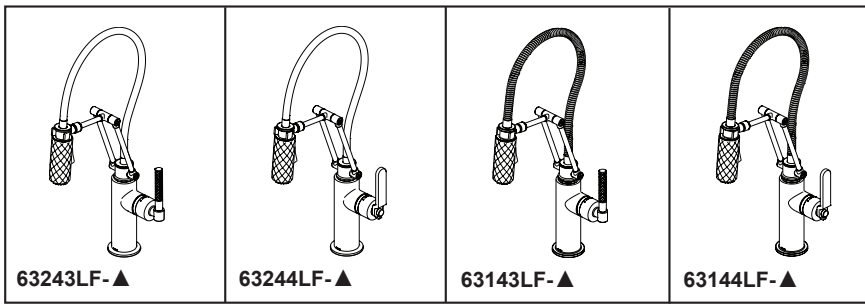

BRIZO®

KITCHEN FAUCETS

- Litze® Collection
- Single Handle Articulating Deck Mount

FEATURES:

- MagneDock® Magnetic Docking

STANDARD SPECIFICATIONS:

- Max flow rate 1.8 gpm @ 60 psi, 6.8 L/min @ 414 kPa
- One hole mount
- Diamond coated ceramic cartridge
- 3/8" O.D. straight, staggered PEX supply lines
- Arm rotates 360°
- Two-function wand: Aerated stream or spray
- Dual integral check valves in sprayer
- Quick Snap® connect hoses
- 23" (584 mm) above-deck exposed hose

Note: Exterior arm screws are decorative and will NOT need to be tightened during the lifetime of the faucet. Turning or removing screws may hinder arm functionality and will void the faucet warranty.

WARRANTY

- Parts and Finish – Lifetime limited warranty; or for commercial purchasers, 10 years for multi-family residential (apartments and condominiums) and 5 years for all other commercial uses, in each case from the date the product is received by the original purchaser or their authorized representative (installation contractor, etc.).
- Please go to www.brizo.com for the complete details of our limited warranty.

COMPLIES WITH:

- ASME A112.18.1 / CSA B125.1
- NSF/ANSI/CAN 61 & 372
- ICC/ANSI A117.1 - Valve control only

▲ Designate proper finish suffix