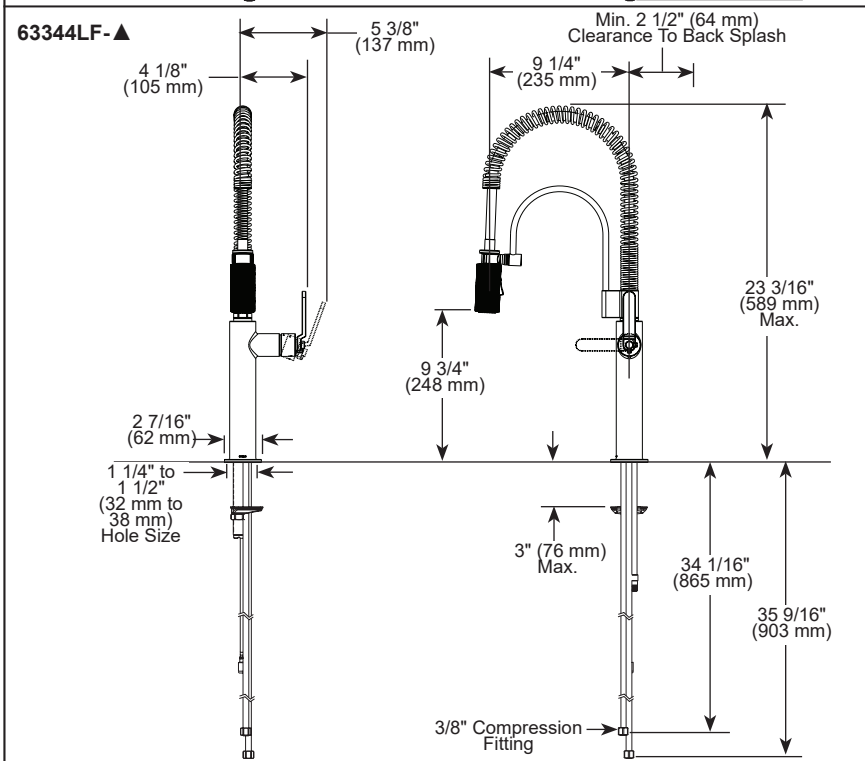

BRIZO®

KITCHEN FAUCETS

- Litze® Collection
- Semi-Professional Kitchen Faucet

FEATURES:

- MagneDock® Magnetic Docking
- DIAMOND Seal® Technology

STANDARD SPECIFICATIONS:

- Max flow rate 1.8 gpm @ 60 psi, 6.8 L/min @ 414 kPa
- One hole mount
- Diamond coated ceramic cartridge
- 3/8" O.D. straight, staggered PEX supply lines
- Arm rotates 360°
- Two-function wand: Aerated stream or spray
- Dual integral check valves in sprayer
- Quick connect hoses
- 23" (584 mm) above-deck exposed hose

COMPLIES WITH:

- ASME A112.18.1 / CSA B125.1
- NSF/ANSI/CAN 61 & 372
- ♿ ICC/ANSI A117.1 - Valve control only

▲ Designate proper finish suffix

Brizo Kitchen & Bath Company reserves the right (1) to make changes in specifications and materials, and (2) to change or discontinue models, both without notice or obligation. Dimensions are for reference only. See current full-line price book or www.brizo.com for finish options and product availability.