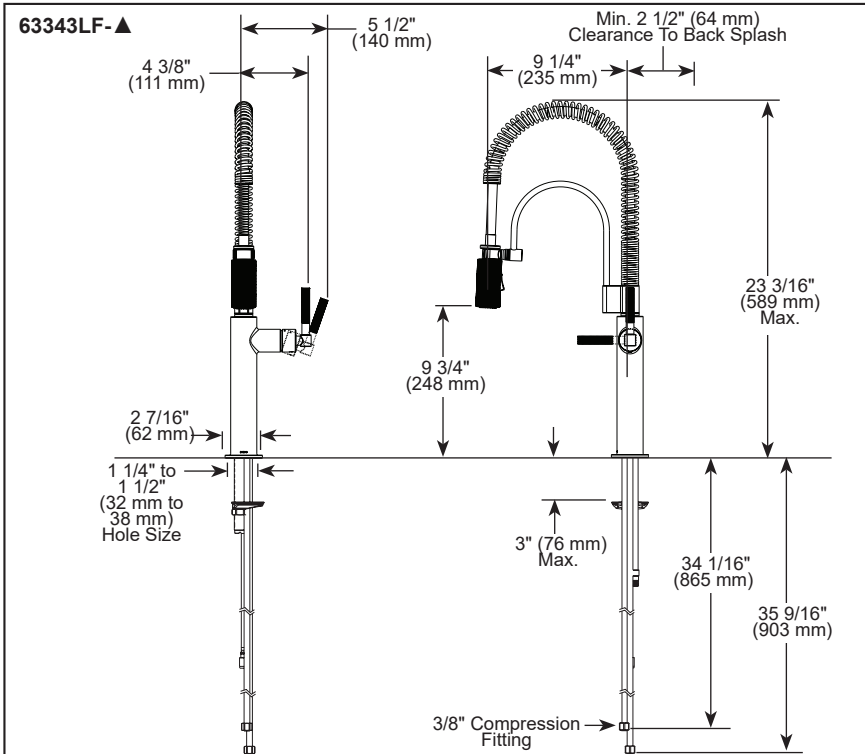

BRIZO®

KITCHEN FAUCETS

- Litze® Collection
- Semi-Professional Kitchen Faucet

FEATURES:

- MagneDock® Magnetic Docking
- DIAMOND Seal® Technology

STANDARD SPECIFICATIONS:

- Max flow rate 1.8 gpm @ 60 psi, 6.8 L/min @ 414 kPa
- One hole mount
- Diamond coated ceramic cartridge
- 3/8" O.D. straight, staggered PEX supply lines
- Arm rotates 360°
- Two-function wand: Aerated stream or spray
- Dual integral check valves in sprayer
- Quick connect hoses
- 23" (584 mm) above-deck exposed hose

COMPLIES WITH:

- ASME A112.18.1 / CSA B125.1
- NSF/ANSI/CAN 61 & 372
- ♿ ICC/ANSI A117.1 - Valve control only

▲ Designate proper finish suffix

Brizo Kitchen & Bath Company reserves the right (1) to make changes in specifications and materials, and (2) to change or discontinue models, both without notice or obligation. Dimensions are for reference only. See current full-line price book or www.brizo.com for finish options and product availability.