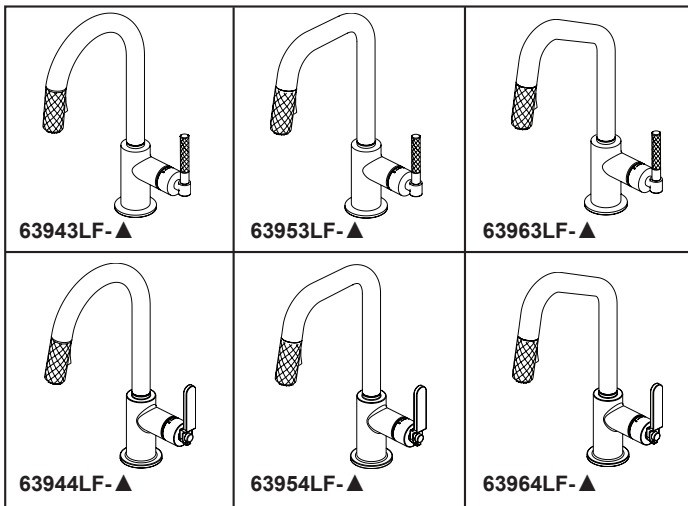

BRIZO®

KITCHEN FAUCETS

- Litze® Collection
- Single Handle Prep Pull-Down

FEATURES:

- MagneDock® Magnetic Docking

STANDARD SPECIFICATIONS:

- Max flow rate 1.8 gpm @ 60 psi, 6.8 L/min @ 414 kPa
- One hole mount
- Euro-motion ceramic cartridge
- Spout rotates 360°
- Two-function wand; Aerated stream or spray
- Dual integral check valves in sprayer
- Quick connect hoses
- Hose travels inside mounting shank so it will not interfere with deck edges

WARRANTY

- Parts and Finish – Lifetime limited warranty; or for commercial purchasers, 10 years for multi-family residential (apartments and condominiums) and 5 years for all other commercial uses, in each case from the date the product is received by the original purchaser or their authorized representative (installation contractor, etc.).
- Please go to www.brizo.com for the complete details of our limited warranty.

COMPLIES WITH:

- ASME A112.18.1 / CSA B125.1
- NSF/ANSI/CAN 61 & 372
- ICC/ANSI A117.1 - Valve control only

▲ Designate proper finish suffix