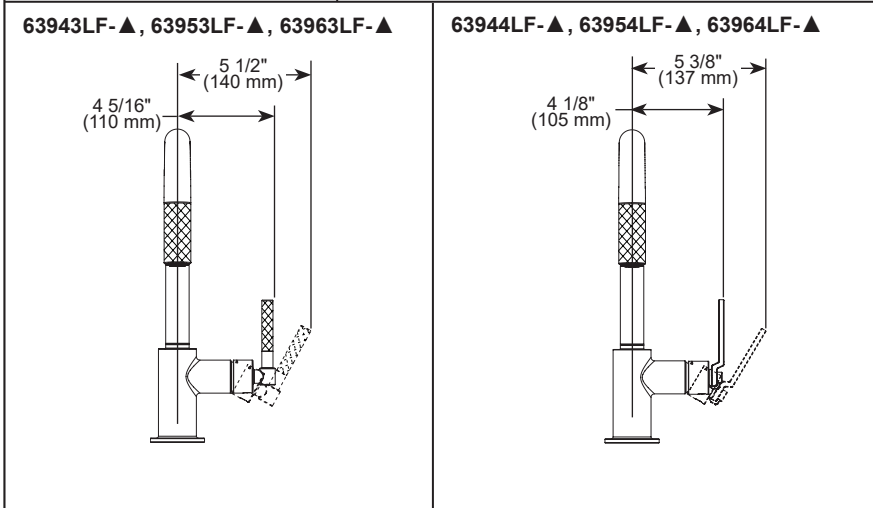

BRIZO®

KITCHEN FAUCETS

- Litze® Collection
- Single Handle Prep Pull-Down

FEATURES:

- MagneDock® Magnetic Docking

STANDARD SPECIFICATIONS:

- Max flow rate 1.8 gpm @ 60 psi, 6.8 L/min @ 414 kPa
- One hole mount
- Euro-motion ceramic cartridge
- Spout rotates 360°
- Two-function wand; Aerated stream or spray
- Dual integral check valves in sprayer
- Quick connect hoses
- Hose travels inside mounting shank so it will not interfere with deck edges

WARRANTY

- Parts and Finish – Lifetime limited warranty; or for commercial purchasers, 10 years for multi-family residential (apartments and condominiums) and 5 years for all other commercial uses, in each case from the date the product is received by the original purchaser or their authorized representative (installation contractor, etc.).
- Please go to www.brizo.com for the complete details of our limited warranty.

COMPLIES WITH:

- ASME A112.18.1 / CSA B125.1
- NSF/ANSI/CAN 61 & 372
- ICC/ANSI A117.1 - Valve control only

▲ Designate proper finish suffix