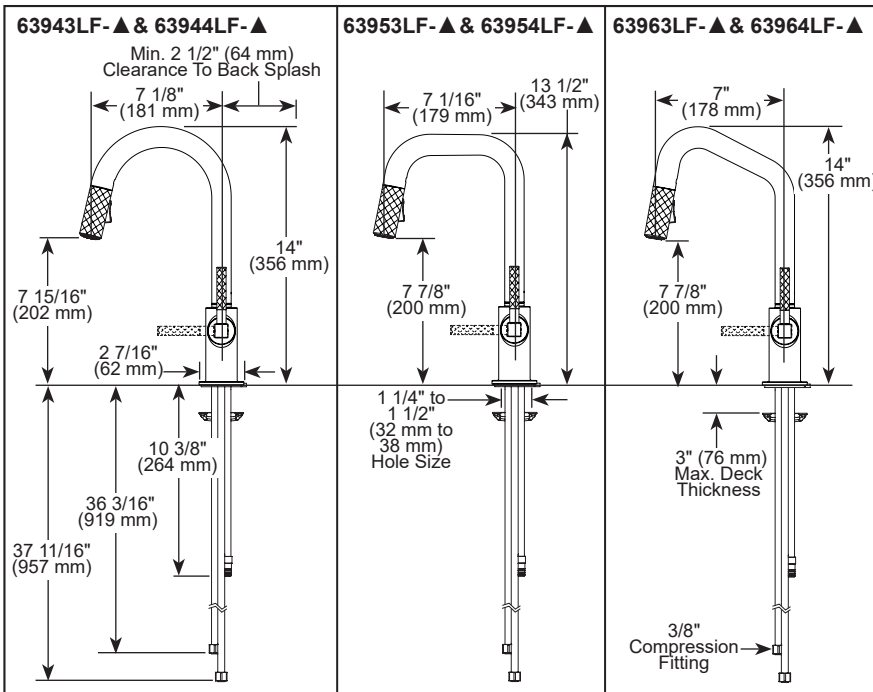

BRIZO®

KITCHEN FAUCETS

- Litze® Collection
- Single Handle Prep Pull-Down

FEATURES:

- MagneDock® Magnetic Docking

STANDARD SPECIFICATIONS:

- Max flow rate 1.8 gpm @ 60 psi, 6.8 L/min @ 414 kPa
- One hole mount
- Euro-motion ceramic cartridge
- Spout rotates 360°
- Two-function wand; Aerated stream or spray
- Dual integral check valves in sprayer
- Quick connect hoses
- Hose travels inside mounting shank so it will not interfere with deck edges

COMPLIES WITH:

- ASME A112.18.1 / CSA B125.1
- NSF/ANSI/CAN 61 & 372
- ICC/ANSI A117.1 - Valve control only

▲ Designate proper finish suffix

Brizo Kitchen & Bath Company reserves the right (1) to make changes in specifications and materials, and (2) to change or discontinue models, both without notice or obligation. Dimensions are for reference only. See current full-line price book or www.brizo.com for finish options and product availability.