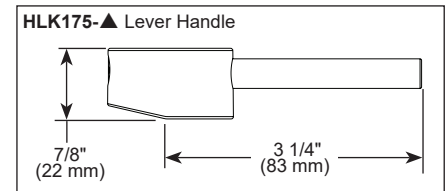

Brizo Kitchen & Bath Company reserves the right (1) to make changes in specifications and materials, and (2) to change or discontinue models, both without notice or obligation. Dimensions are for reference only. See current full-line price book or www.brizo.com for finish options and product availability.

BSP-K-64065LF-LHP Rev. B

Brizo Kitchen & Bath Company

55 E. 11th Street, Carmel, Indiana 46280
350 South Edgeware Road, St. Thomas, ON N5P 4L1
© 2026 Brizo Kitchen & Bath Company