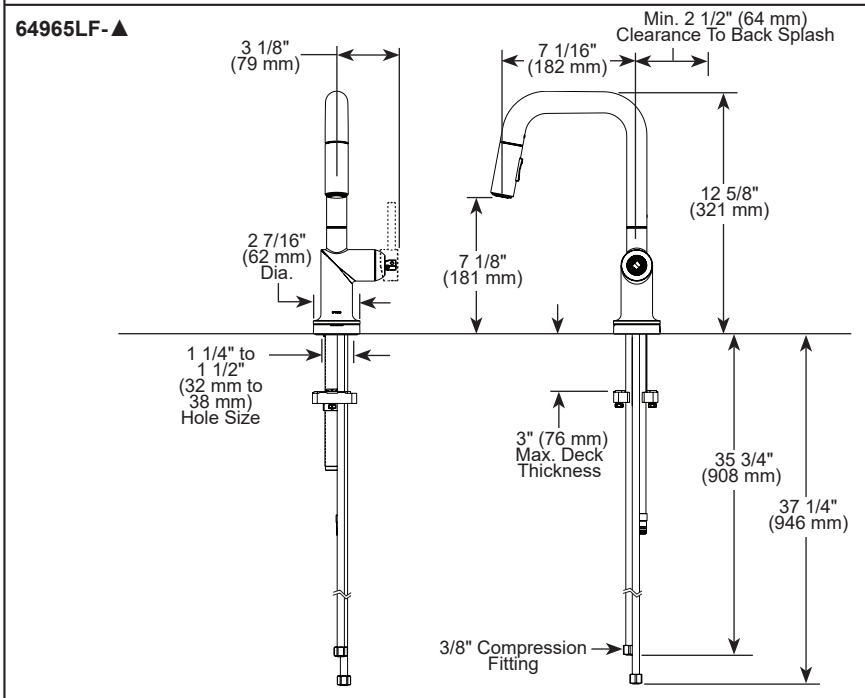

▲ Designate proper finish suffix

BRIZO®

KITCHEN FAUCETS

- Odin® Collection
- Single Handle Deck Mount

FEATURES:

- DIAMOND Seal® Technology
- MagneDock® Magnetic Docking
- Touch-Clean® Sprayhead
- Smart Touch® On/Off Functionality

STANDARD SPECIFICATIONS:

- Max flow rate 1.8 gpm @ 60 psi, 6.8 L/min @ 414 kPa
- One hole mount
- Spout rotates 360°
- Diamond coated ceramic cartridge
- Quick connect hoses
- Two-function wand: Aerated stream or spray
- Dual integral check valves in sprayer
- On-off indicator light also signals when batteries run low
- Handles sold separately. See handle options below

WARRANTY

- Parts and Finish – Lifetime limited warranty; or for commercial purchasers, 10 years for multi-family residential (apartments and condominiums) and 5 years for all other commercial uses, in each case from the date the product is received by the original purchaser or their authorized representative (installation contractor, etc.).
- Electronic Parts and Batteries (if applicable) – 5 years from the date that the product is received by the original purchaser or their authorized representative (installation contractor, etc.); or for commercial purchasers, 1 year from the date that the product is received by the original purchaser or their authorized representative (installation contractor, etc.). No warranty is provided on batteries.
- Please go to www.brizo.com for the complete details of our limited warranty.

COMPLIES WITH:

- ASME A112.18.1 / CSA B125.1
- NSF/ANSI/CAN 61 & 372
- ICC/ANSI A117.1 - Valve control only