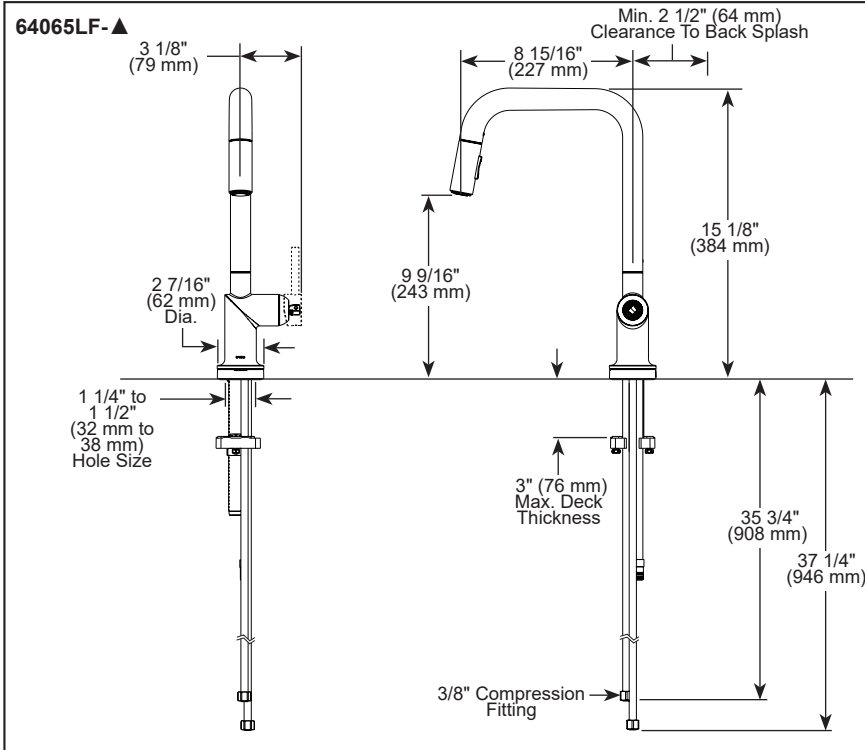

64065LF-▲LHP

64965LF-▲LHP

▲ Designate proper finish suffix

BRIZO®

KITCHEN FAUCETS

- Odin® Collection
- Single Handle Deck Mount

FEATURES:

- DIAMOND Seal® Technology
- MagneDock® Magnetic Docking
- Touch-Clean® Sprayhead
- Smart Touch® On/Off Functionality

STANDARD SPECIFICATIONS:

- Max flow rate 1.8 gpm @ 60 psi, 6.8 L/min @ 414 kPa
- One hole mount
- Spout rotates 360°
- Diamond coated ceramic cartridge
- Quick connect hoses
- Two-function wand: Aerated stream or spray
- Dual integral check valves in sprayer
- On-off indicator light also signals when batteries run low
- Handles sold separately. See handle options below