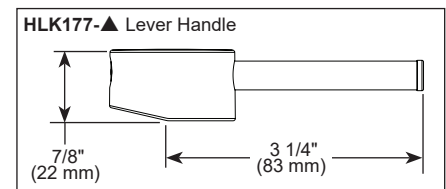

Brizo Kitchen & Bath Company reserves the right (1) to make changes in specifications and materials, and (2) to change or discontinue models, both without notice or obligation. Dimensions are for reference only. See current full-line price book or www.brizo.com for finish options and product availability.

BSP-K-64065LF-LHP Rev. B

Brizo Kitchen & Bath Company

55 E. 11th Street, Carmel, Indiana 46280
350 South Edgeware Road, St. Thomas, ON N5P 4L1
© 2026 Brizo Kitchen & Bath Company