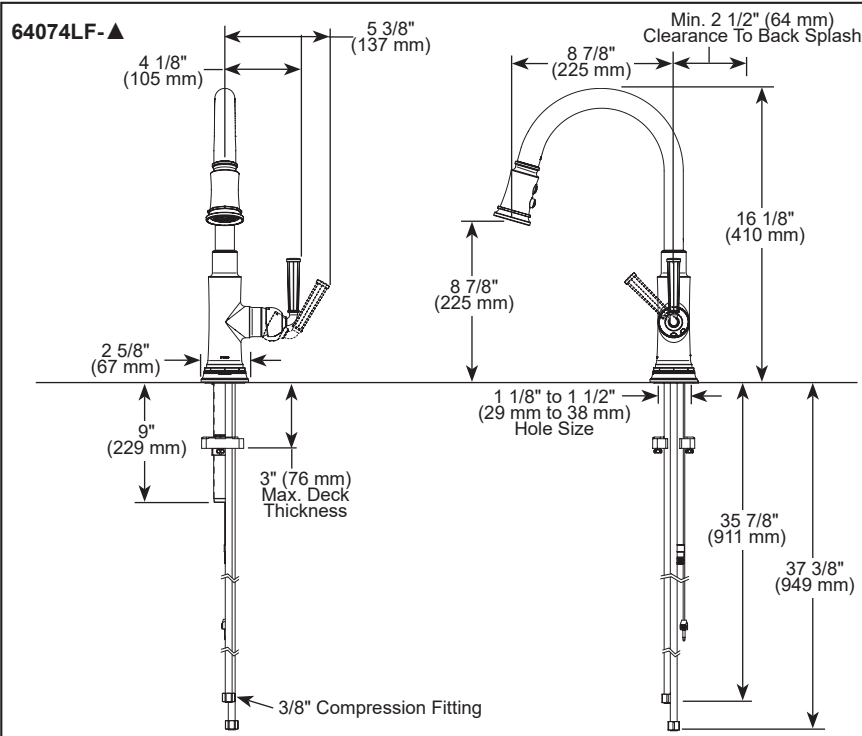

BRIZO®

KITCHEN FAUCETS

- Rook® Collection
- Single Handle Pull-Down

FEATURES:

- MagneDock® Magnetic Docking
- SmartTouch® On/Off Functionality

STANDARD SPECIFICATIONS:

- Max flow rate 1.8 gpm @ 60 psi, 6.8 L/min @ 414 kPa
- One hole mount
- Euro-motion ceramic cartridge
- Spout rotates 360°
- Two-function wand; Aerated stream or spray
- Dual integral check valves in sprayer
- Quick connect hoses
- Hose travels inside mounting shank so it will not interfere with deck edges
- LED light indicates water temperature and signals when batteries run low.

COMPLIES WITH:

- ASME A112.18.1 / CSA B125.1
- NSF/ANSI/CAN 61 & 372
- ICC/ANSI A117.1 - Valve control only

▲ Designate proper finish suffix

Brizo Kitchen & Bath Company reserves the right (1) to make changes in specifications and materials, and (2) to change or discontinue models, both without notice or obligation. Dimensions are for reference only. See current full-line price book or www.brizo.com for finish options and product availability.