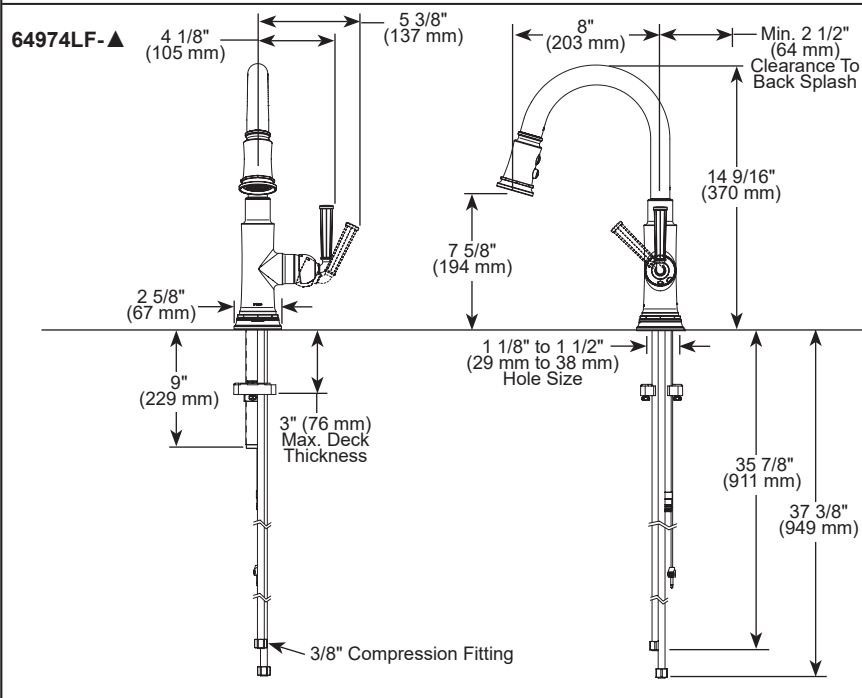

COMPLIES WITH:

- ASME A112.18.1 / CSA B125.1
- NSF/ANSI/CAN 61 & 372
- ICC/ANSI A117.1 - Valve control only

▲ Designate proper finish suffix