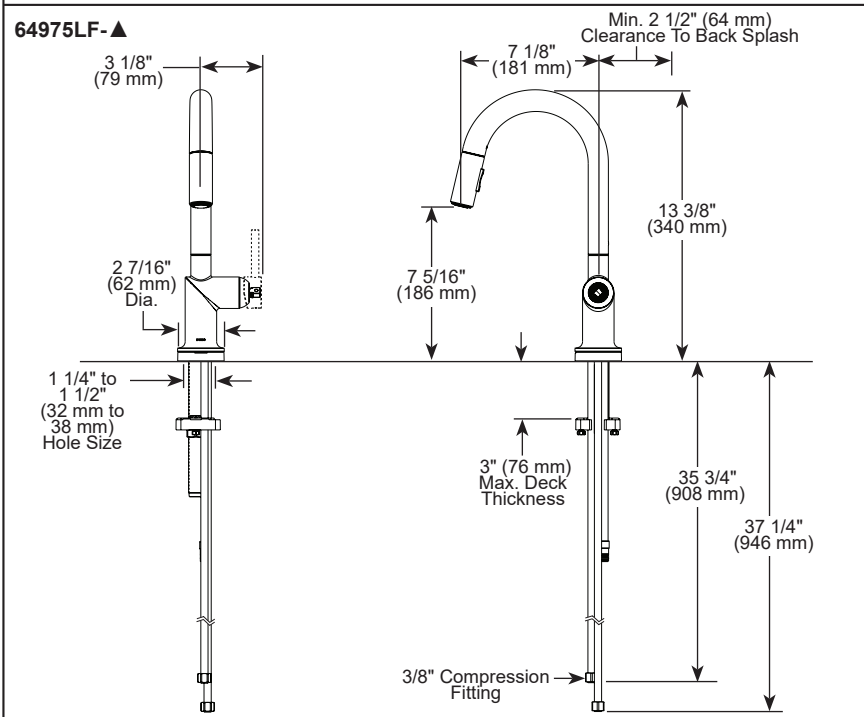

BRIZO®

KITCHEN FAUCETS

- Odin® Collection
- Single Handle Deck Mount

▲ Designate proper finish suffix

FEATURES:

- DIAMOND Seal® Technology
- MagneDock® Magnetic Docking
- Touch-Clean® Sprayhead
- Smart Touch® On/Off Functionality

STANDARD SPECIFICATIONS:

- Max flow rate 1.8 gpm @ 60 psi, 6.8 L/min @ 414 kPa
- One hole mount
- Spout rotates 360°
- Diamond coated ceramic cartridge
- Quick connect hoses
- Two-function wand: Aerated stream or spray
- Dual integral check valves in sprayer
- Handles sold separately. See handle options below
- On-off indicator light also signals when batteries run low

WARRANTY

- Parts and Finish – Lifetime limited warranty; or for commercial purchasers, 10 years for multi-family residential (apartments and condominiums) and 5 years for all other commercial uses, in each case from the date the product is received by the original purchaser or their authorized representative (installation contractor, etc.).
- Electronic Parts and Batteries (if applicable) – 5 years from the date that the product is received by the original purchaser or their authorized representative (installation contractor, etc.); or for commercial purchasers, 1 year from the date that the product is received by the original purchaser or their authorized representative (installation contractor, etc.). No warranty is provided on batteries.
- Please go to www.brizo.com for the complete details of our limited warranty.

COMPLIES WITH:

- ASME A112.18.1 / CSA B125.1
- NSF/ANSI/CAN 61 & 372
- ♿ ICC/ANSI A117.1- Valve control only