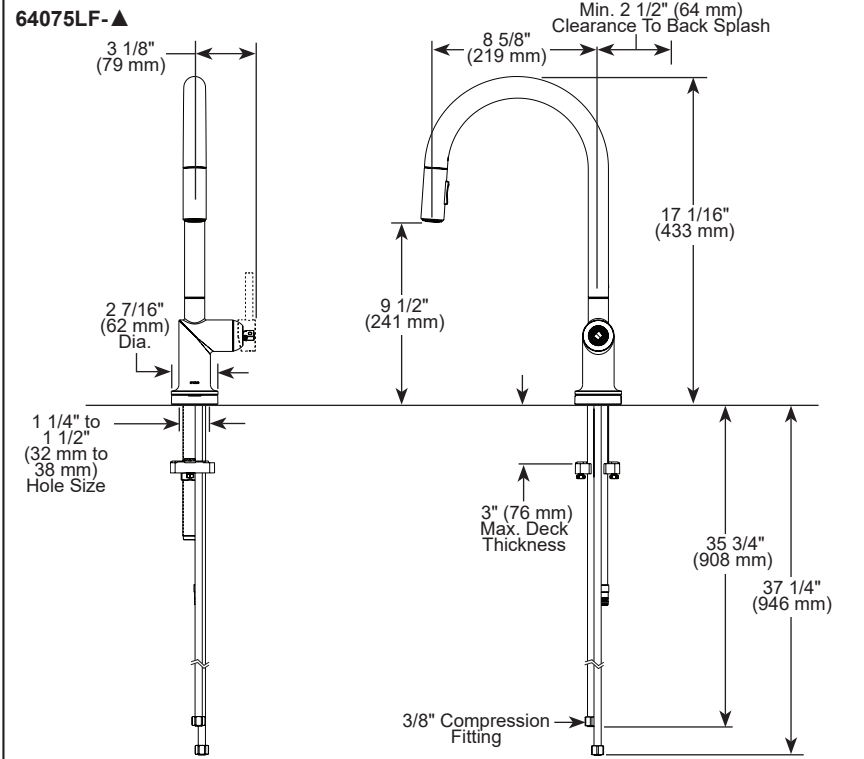

BRIZO®

KITCHEN FAUCETS

- Odin® Collection
- Single Handle Deck Mount

▲ Designate proper finish suffix

FEATURES:

- DIAMOND Seal® Technology
- MagneDock® Magnetic Docking
- Touch-Clean® Sprayhead
- Smart Touch® On/Off Functionality

STANDARD SPECIFICATIONS:

- Max flow rate 1.8 gpm @ 60 psi, 6.8 L/min @ 414 kPa
- One hole mount
- Spout rotates 360°
- Diamond coated ceramic cartridge
- Quick connect hoses
- Two-function wand: Aerated stream or spray
- Dual integral check valves in sprayer
- Handles sold separately. See handle options below
- On-off indicator light also signals when batteries run low

WARRANTY

- Parts and Finish – Lifetime limited warranty; or for commercial purchasers, 10 years for multi-family residential (apartments and condominiums) and 5 years for all other commercial uses, in each case from the date the product is received by the original purchaser or their authorized representative (installation contractor, etc.).
- Electronic Parts and Batteries (if applicable) – 5 years from the date that the product is received by the original purchaser or their authorized representative (installation contractor, etc.); or for commercial purchasers, 1 year from the date that the product is received by the original purchaser or their authorized representative (installation contractor, etc.). No warranty is provided on batteries.
- Please go to www.brizo.com for the complete details of our limited warranty.

COMPLIES WITH:

- ASME A112.18.1 / CSA B125.1
- NSF/ANSI/CAN 61 & 372
- ♿ ICC/ANSI A117.1- Valve control only