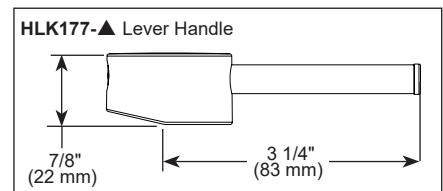

Brizo Kitchen & Bath Company reserves the right (1) to make changes in specifications and materials, and (2) to change or discontinue models, both without notice or obligation. Dimensions are for reference only. See current full-line price book or www.brizo.com for finish options and product availability.

BSP-K-64075LF-LHP Rev. C

Brizo Kitchen & Bath Company
55 E. 111th Street, Carmel, Indiana 46280
350 South Edgeware Road, St. Thomas, ON N5P 4L1
© 2026 Brizo Kitchen & Bath Company