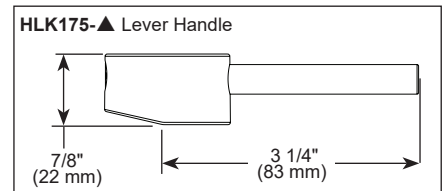

Brizo Kitchen & Bath Company reserves the right (1) to make changes in specifications and materials, and (2) to change or discontinue models, both without notice or obligation. Dimensions are for reference only. See current full-line price book or www.brizo.com for finish options and product availability.

BSP-K-64075LF-LHP Rev. C

Brizo Kitchen & Bath Company
55 E. 111th Street, Carmel, Indiana 46280
350 South Edgeware Road, St. Thomas, ON N5P 4L1
© 2026 Brizo Kitchen & Bath Company