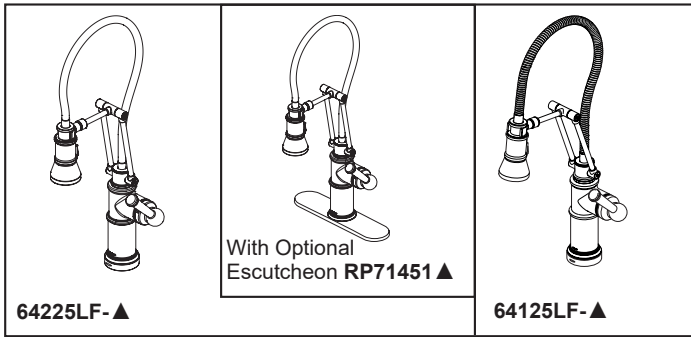

Note: Exterior arm screws are decorative and will NOT need to be tightened during the lifetime of the faucet. Turning or removing screws may hinder arm functionality and will void the faucet warranty.

WARRANTY

- Parts and Finish – Lifetime limited warranty; or for commercial purchasers, 10 years for multi-family residential (apartments and condominiums) and 5 years for all other commercial uses, in each case from the date the product is received by the original purchaser or their authorized representative (installation contractor, etc.).
- Electronic Parts and Batteries (if applicable) – 5 years from the date that the product is received by the original purchaser or their authorized representative (installation contractor, etc.); or for commercial purchasers, 1 year from the date that the product is received by the original purchaser or their authorized representative (installation contractor, etc.). No warranty is provided on batteries.
- Please go to www.brizo.com for the complete details of our limited warranty.

COMPLIES WITH:

- ASME A112.18.1 / CSA B125.1
- NSF/ANSI/CAN 61 & 372
- ICC/ANSI A117.1- Valve control only

▲ Designate proper finish suffix

Brizo Kitchen & Bath Company reserves the right (1) to make changes in specifications and materials, and (2) to change or discontinue models, both without notice or obligation. Dimensions are for reference only. See current full-line price book or www.brizo.com for finish options and product availability.

Brizo Kitchen & Bath Company
55 E. 111th Street, Carmel, Indiana 46280
350 South Edgeware Road, St. Thomas, ON N5P 4L1
© 2026 Brizo Kitchen & Bath Company