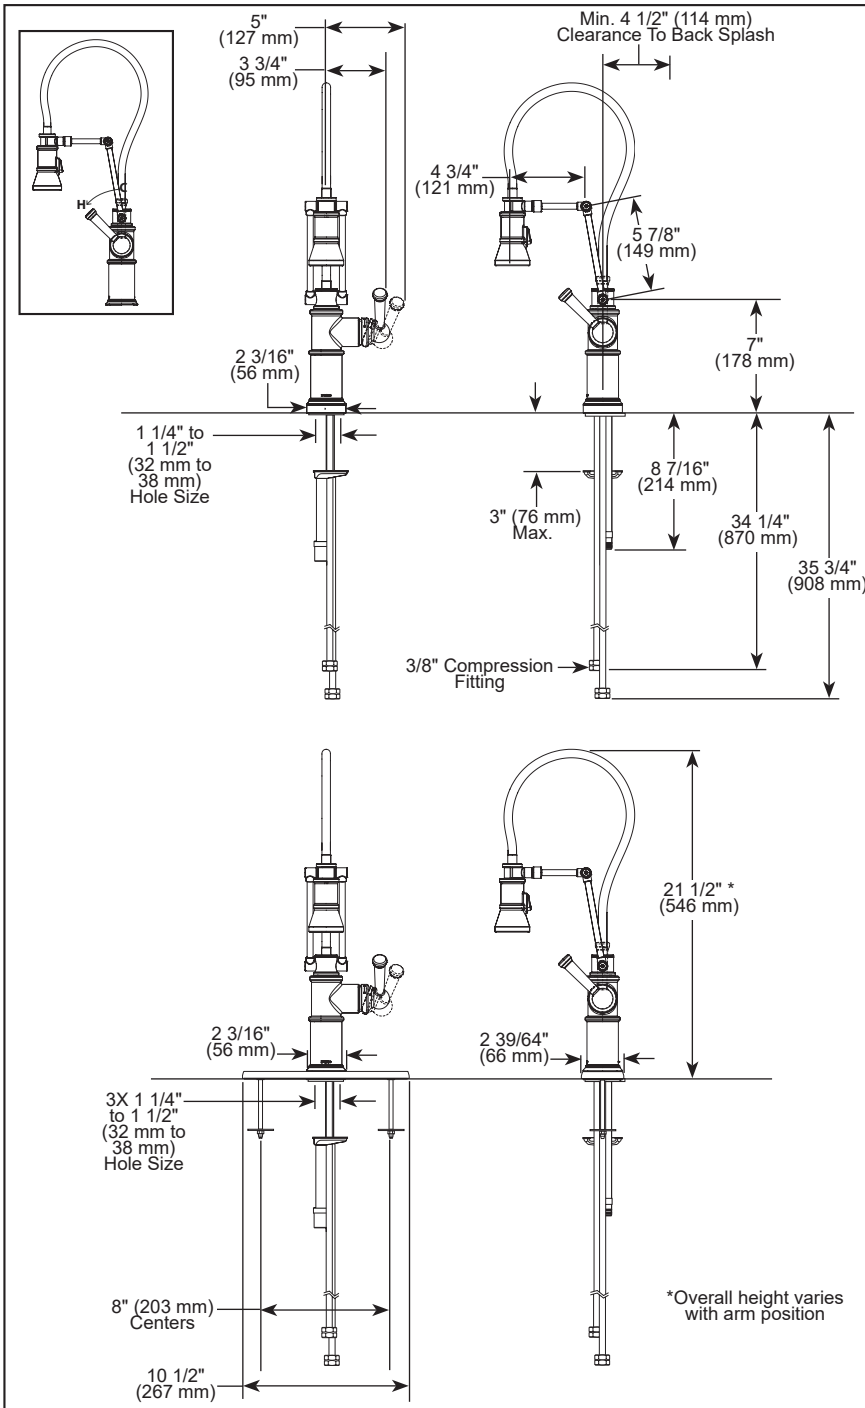

Note: Exterior arm screws are decorative and will NOT need to be tightened during the lifetime of the faucet. Turning or removing screws may hinder arm functionality and will void the faucet warranty.

WARRANTY

- Parts and Finish – Lifetime limited warranty; or for commercial purchasers, 10 years for multi-family residential (apartments and condominiums) and 5 years for all other commercial uses, in each case from the date the product is received by the original purchaser or their authorized representative (installation contractor, etc.).
- Electronic Parts and Batteries (if applicable) – 5 years from the date that the product is received by the original purchaser or their authorized representative (installation contractor, etc.); or for commercial purchasers, 1 year from the date that the product is received by the original purchaser or their authorized representative (installation contractor, etc.). No warranty is provided on batteries.
- Please go to www.brizo.com for the complete details of our limited warranty.

COMPLIES WITH:

- ASME A112.18.1 / CSA B125.1
- NSF/ANSI/CAN 61 & 372
- ICC/ANSI A117.1- Valve control only

▲ Designate proper finish suffix

Brizo Kitchen & Bath Company reserves the right (1) to make changes in specifications and materials, and (2) to change or discontinue models, both without notice or obligation. Dimensions are for reference only. See current full-line price book or www.brizo.com for finish options and product availability.

Brizo Kitchen & Bath Company
55 E. 111th Street, Carmel, Indiana 46280
350 South Edgeware Road, St. Thomas, ON N5P 4L1
© 2026 Brizo Kitchen & Bath Company