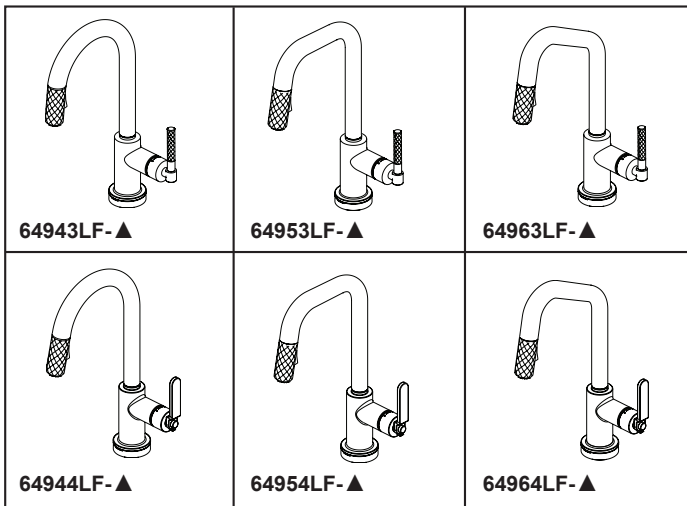

FEATURES:

- MagneDock® Magnetic Docking
- SmartTouch® On/Off Functionality

STANDARD SPECIFICATIONS:

- Maximum 1.8 gpm @ 60 psi, 6.8 L/min @ 414 kPa
- One hole mount
- Euro-motion ceramic cartridge
- Spout rotates 360°
- Two-function wand; Aerated stream or spray
- Dual integral check valves in sprayer
- Quick connect hoses
- Hose travels inside mounting shank so it will not interfere with deck edges
- LED light indicates water temperature and signals when batteries run low

WARRANTY

- Parts and Finish – Lifetime limited warranty; or for commercial purchasers, 10 years for multi-family residential (apartments and condominiums) and 5 years for all other commercial uses, in each case from the date the product is received by the original purchaser or their authorized representative (installation contractor, etc.).
- Electronic Parts and Batteries (if applicable) – 5 years from the date that the product is received by the original purchaser or their authorized representative (installation contractor, etc.); or for commercial purchasers, 1 year from the date that the product is received by the original purchaser or their authorized representative (installation contractor, etc.). No warranty is provided on batteries.
- Please go to www.brizo.com for the complete details of our limited warranty.

COMPLIES WITH:

- ASME A112.18.1 / CSA B125.1
- NSF/ANSI/CAN 61 & 372
- ♿ ICC/ANSI A117.1- Valve control only

▲ Designate proper finish suffix

Brizo Kitchen & Bath Company reserves the right (1) to make changes in specifications and materials, and (2) to change or discontinue models, both without notice or obligation. Dimensions are for reference only. See current full-line price book or www.brizo.com for finish options and product availability.