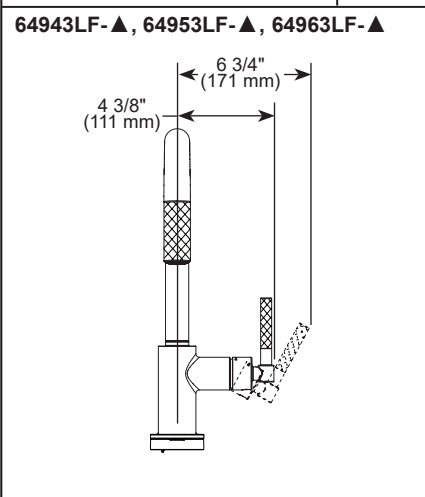

FEATURES:

- MagneDock® Magnetic Docking
- SmartTouch® On/Off Functionality

STANDARD SPECIFICATIONS:

- Maximum 1.8 gpm @ 60 psi, 6.8 L/min @ 414 kPa
- One hole mount
- Euro-motion ceramic cartridge
- Spout rotates 360°
- Two-function wand; Aerated stream or spray
- Dual integral check valves in sprayer
- Quick connect hoses
- Hose travels inside mounting shank so it will not interfere with deck edges
- LED light indicates water temperature and signals when batteries run low

WARRANTY

- Parts and Finish – Lifetime limited warranty; or for commercial purchasers, 10 years for multi-family residential (apartments and condominiums) and 5 years for all other commercial uses, in each case from the date the product is received by the original purchaser or their authorized representative (installation contractor, etc.).
- Electronic Parts and Batteries (if applicable) – 5 years from the date that the product is received by the original purchaser or their authorized representative (installation contractor, etc.); or for commercial purchasers, 1 year from the date that the product is received by the original purchaser or their authorized representative (installation contractor, etc.). No warranty is provided on batteries.
- Please go to www.brizo.com for the complete details of our limited warranty.

COMPLIES WITH:

- ASME A112.18.1 / CSA B125.1
- NSF/ANSI/CAN 61 & 372
- ♿ ICC/ANSI A117.1- Valve control only

▲ Designate proper finish suffix

Brizo Kitchen & Bath Company reserves the right (1) to make changes in specifications and materials, and (2) to change or discontinue models, both without notice or obligation. Dimensions are for reference only. See current full-line price book or www.brizo.com for finish options and product availability.