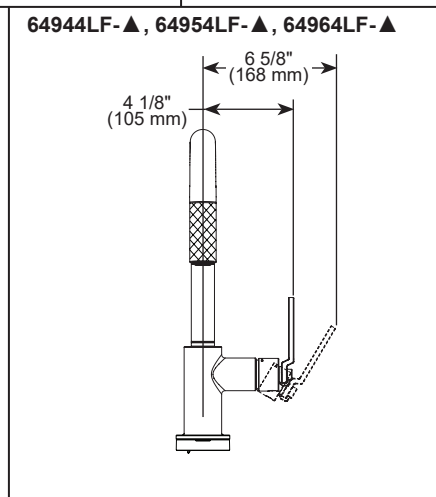

FEATURES:

- MagneDock® Magnetic Docking
- SmartTouch® On/Off Functionality

STANDARD SPECIFICATIONS:

- Maximum 1.8 gpm @ 60 psi, 6.8 L/min @ 414 kPa
- One hole mount
- Euro-motion ceramic cartridge
- Spout rotates 360°
- Two-function wand; Aerated stream or spray
- Dual integral check valves in sprayer
- Quick connect hoses
- Hose travels inside mounting shank so it will not interfere with deck edges
- LED light indicates water temperature and signals when batteries run low

WARRANTY

- Parts and Finish – Lifetime limited warranty; or for commercial purchasers, 10 years for multi-family residential (apartments and condominiums) and 5 years for all other commercial uses, in each case from the date the product is received by the original purchaser or their authorized representative (installation contractor, etc.).
- Electronic Parts and Batteries (if applicable) – 5 years from the date that the product is received by the original purchaser or their authorized representative (installation contractor, etc.); or for commercial purchasers, 1 year from the date that the product is received by the original purchaser or their authorized representative (installation contractor, etc.). No warranty is provided on batteries.
- Please go to www.brizo.com for the complete details of our limited warranty.

COMPLIES WITH:

- ASME A112.18.1 / CSA B125.1
- NSF/ANSI/CAN 61 & 372
- ♿ ICC/ANSI A117.1- Valve control only

▲ Designate proper finish suffix

Brizo Kitchen & Bath Company reserves the right (1) to make changes in specifications and materials, and (2) to change or discontinue models, both without notice or obligation. Dimensions are for reference only. See current full-line price book or www.brizo.com for finish options and product availability.