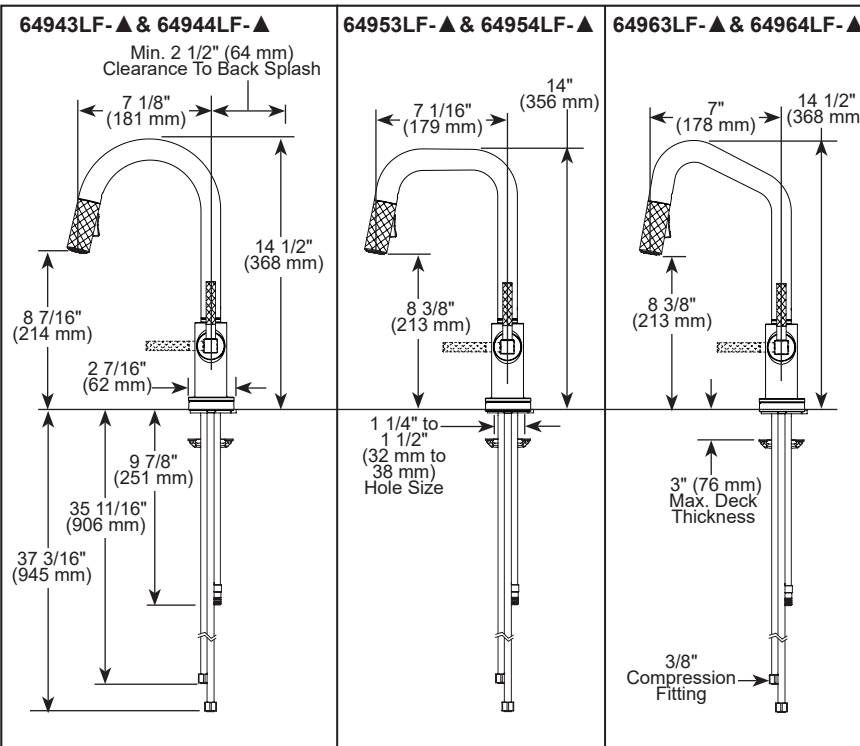

BRIZO®

KITCHEN FAUCETS

- Litze® Collection
- Single Handle Prep Pull-Down

FEATURES:

- MagneDock® Magnetic Docking
- SmartTouch® On/Off Functionality

STANDARD SPECIFICATIONS:

- Maximum 1.8 gpm @ 60 psi, 6.8 L/min @ 414 kPa
- One hole mount
- Euro-motion ceramic cartridge
- Spout rotates 360°
- Two-function wand; Aerated stream or spray
- Dual integral check valves in sprayer
- Quick connect hoses
- Hose travels inside mounting shank so it will not interfere with deck edges
- LED light indicates water temperature and signals when batteries run low

COMPLIES WITH:

- ASME A112.18.1 / CSA B125.1
- NSF/ANSI/CAN 61 & 372
- ♿ ICC/ANSI A117.1- Valve control only

▲ Designate proper finish suffix

Brizo Kitchen & Bath Company reserves the right (1) to make changes in specifications and materials, and (2) to change or discontinue models, both without notice or obligation. Dimensions are for reference only. See current full-line price book or www.brizo.com for finish options and product availability.