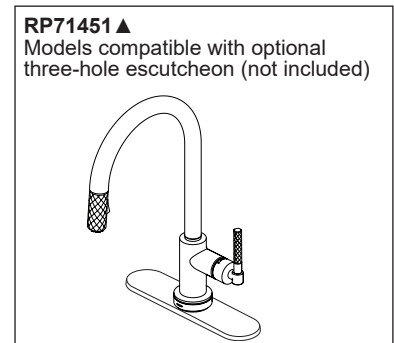

BRIZO®

KITCHEN FAUCETS

- Litze® Collection
- Single Handle Prep Pull-Down

FEATURES:

- MagneDock® Magnetic Docking
- SmartTouch® On/Off Functionality

STANDARD SPECIFICATIONS:

- Maximum 1.8 gpm @ 60 psi, 6.8 L/min @ 414 kPa
- One hole mount
- Euro-motion ceramic cartridge
- Spout rotates 360°
- Two-function wand; Aerated stream or spray
- Dual integral check valves in sprayer
- Quick connect hoses
- Hose travels inside mounting shank so it will not interfere with deck edges
- LED light indicates water temperature and signals when batteries run low

COMPLIES WITH:

- ASME A112.18.1 / CSA B125.1
- NSF/ANSI/CAN 61 & 372
- ♿ ICC/ANSI A117.1- Valve control only

▲ Designate proper finish suffix

Brizo Kitchen & Bath Company reserves the right (1) to make changes in specifications and materials, and (2) to change or discontinue models, both without notice or obligation. Dimensions are for reference only. See current full-line price book or www.brizo.com for finish options and product availability.