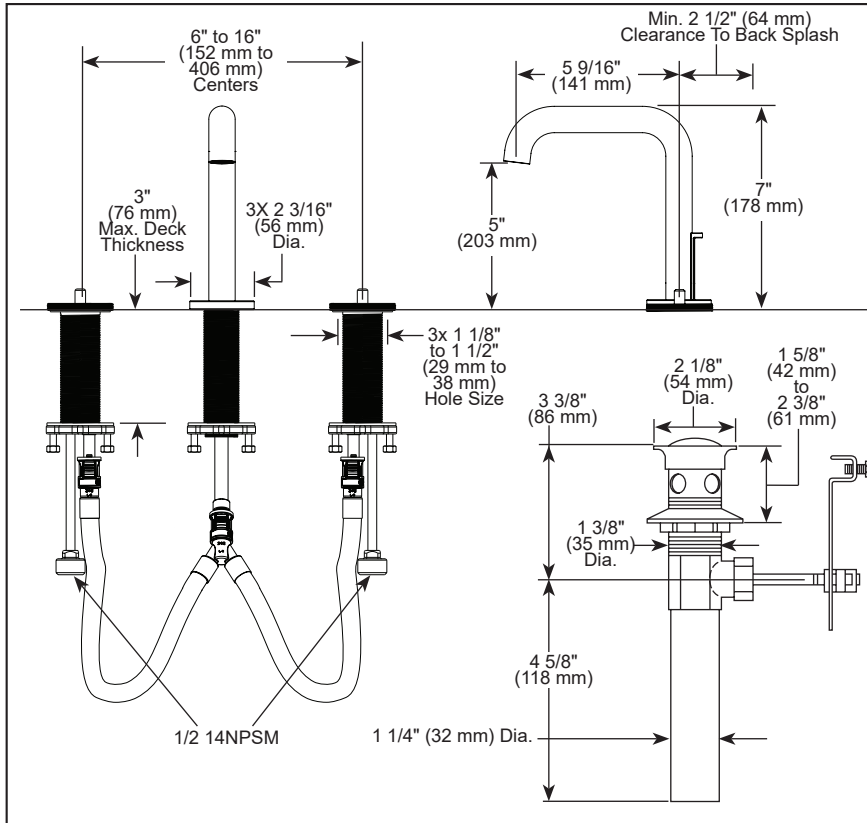

BRIZO®

BATHROOM FAUCETS

- Litze® Collection
- Two Handle Widespread Deck Mount

STANDARD SPECIFICATIONS:

- Max flow rate 1.5 gpm @ 60 psi, 5.7 L/min @ 414 kPa
- Max flow rate (ECO models only) 1.2 gpm @ 60 psi, 4.5 L/min @ 414 kPa
- Three hole mount
- Control mechanism is a rotating cylinder ceramic cartridge with 90° rotation
- 1/4 turn handle stops
- 1/2-14 NPSM threaded inlets
- Metal drain with pop-up type fitting with plated flange and stopper
- G 1/2 threaded connection
- Solid brass fabricated end valve and spout bodies
- Spout features water efficient laminar flow
- LHP - Less Handle Program. See handle options below
- Optional red/blue temperature indicator rings, order RP101685

COMPLIES WITH:

- ASME A112.18.1 / CSA B125.1
- ASME A112.18.2 / CSA B125.2
- EPA WaterSense®
- ICC/ANSI A117.1 - Valve control only

<p>HL5332-▲-NM Lever Handle</p> <p>2 13/16" (72 mm)</p> <p>1 1/4" (32 mm)</p>	<p>HL5333-▲-NM T-Lever Handle</p> <p>3" (76 mm)</p> <p>1 1/4" (32 mm)</p>	<p>HL5334-▲-NM Industrial Lever Handle</p> <p>2 7/8" (73 mm)</p> <p>2 1/4" (57 mm)</p>
<p>HL5335-▲-NM Extended Lever Handle</p> <p>2 13/16" (72 mm)</p> <p>1 1/2" (38 mm)</p>	<p>HL5339-▲ Notch Lever Handle</p> <p>2 7/8" (73 mm)</p> <p>2 3/4" (70 mm)</p>	<p>HW5332-▲ Wheel Handle</p> <p>1 7/8" (48 mm)</p> <p>1 1/4" (32 mm)</p>