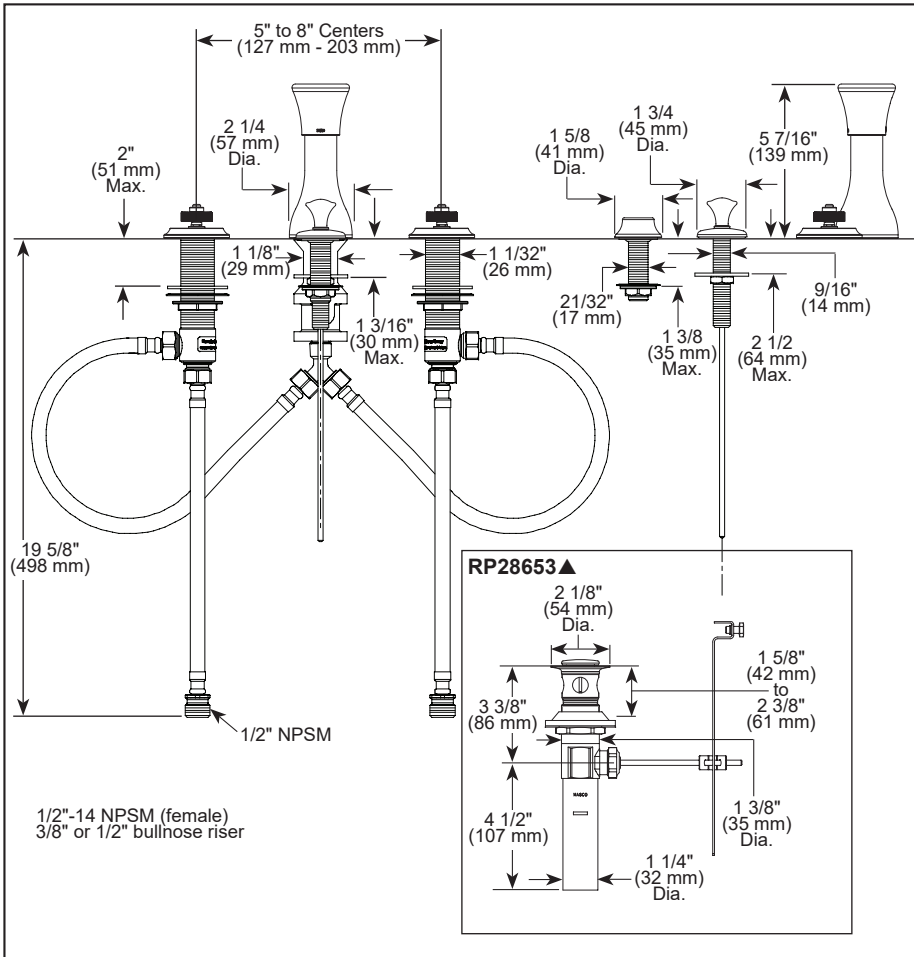

COMPLIES WITH:

- ASME A112.18.1 / CSA B125.1
- ASME A112.18.2 / CSA B125.2

♿ ICC/ANSI A117.1 - Valve control only