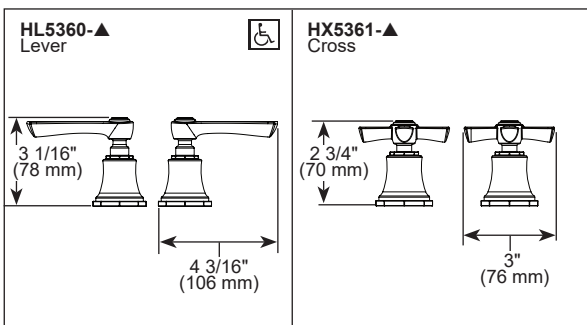

COMPLIES WITH:

- ASME A112.18.1 / CSA B125.1
- ASME A112.18.2 / CSA B125.2

♿ ICC/ANSI A117.1 - Valve control only