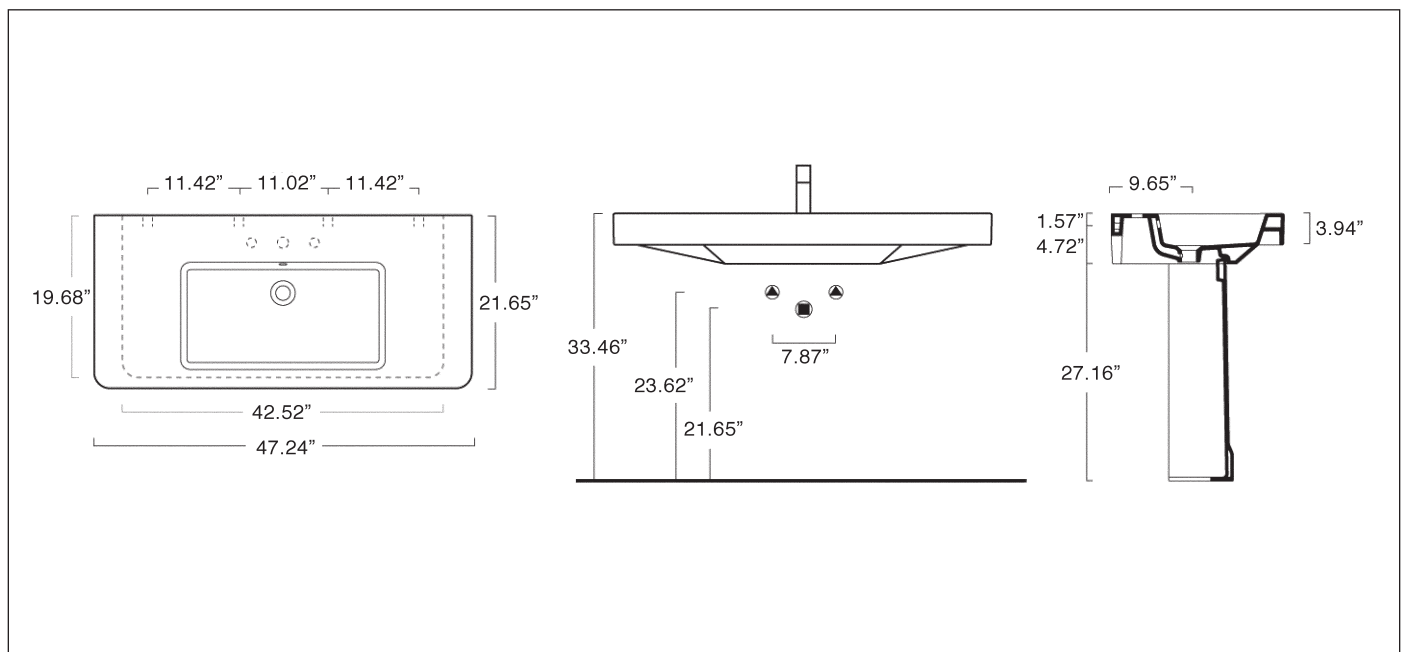

**FEATURES**

- Single washbasin made of pressure-cast fireclay.
- Install wall-hung, semi-inset or on pedestal.
- 0 up to 3 faucet holes. Must specify number of holes and hole position.

**OPTIONS**

- 5P12R Front Towel Rail constructed of brass with chrome finish (shown right).
- 1CORO Pedestal pressure-cast fireclay. W7.87" x H27.95"

**SIZE:** W47.24" x D21.65" x H6.3"

**SHIP WEIGHT:** 77.2 lbs.

**To Be Specified:**

	Model No.	Color
<input type="checkbox"/>	1120RO00	White

**ROMA**