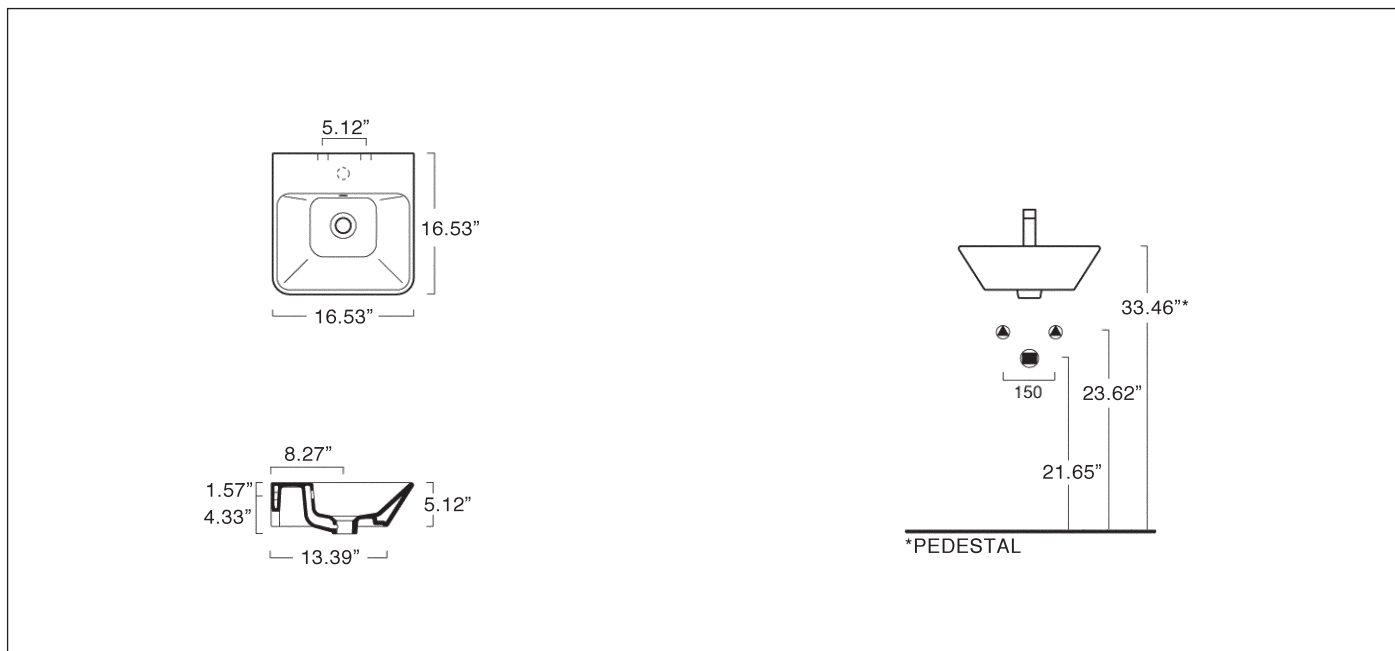

FEATURES

- Single washbasin made of pressure-cast fireclay.
- Cata-glaze, lifetime treatment. A total bacteria-proof barrier.
- Install wall-hung, sit-on a countertop or on pedestal.
- 0 or 1 faucet holes¹. Must specify number of holes and hole position.

OPTIONS

- 5P42PR Front Towel Rail constructed of aluminum with chrome finish (shown right).
- 1COPR Pedestal pressure-cast fireclay. W7.87" x H27.56"

SIZE: W16.53" x D16.53" x H5.12"

SHIP WEIGHT: 17.7 lbs.

To Be Specified:

	Model No.	Color
☐	142PR00	White

PROIEZIONI