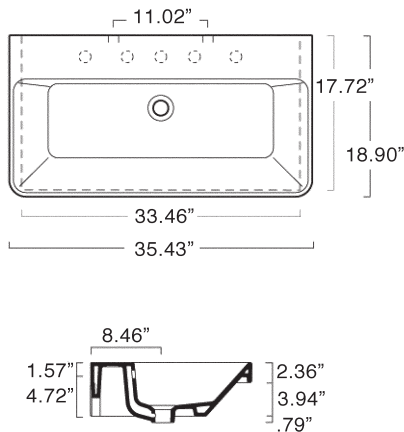

FEATURES

- Single washbasin made of pressure-cast fireclay.
- Cata-glaze, lifetime treatment. A total bacteria-proof barrier.
- Install wall-hung, semi-inset, sit-on or on pedestal.
- 0 or up to 5 faucet holes. Must specify number of holes and hole position.

OPTIONS

- 5P90PR Front Towel Rail constructed of aluminum with chrome finish (shown right).
- 1COPR Pedestal pressure-cast fireclay. W7.87" x H27.56"

SIZE: W35.43" x D18.9" x H7.09"

SHIP WEIGHT: 48.5 lbs.

To Be Specified:

	Model No.	Color
☐	190PR4800	White

*for cabinet: with compact siphon
*pedestal

PROIEZIONI