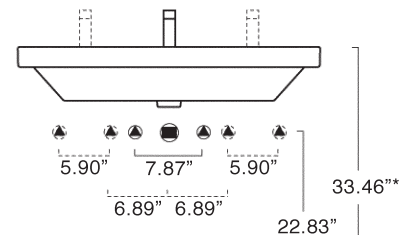

FEATURES

- Single washbasin made of pressure-cast fireclay.
- Cata-glaze, lifetime treatment. A total bacteria-proof barrier.
- Install wall-hung, semi-inset, sit-on or on pedestal.
- 0 or up to 5 faucet holes. Must specify number of holes and hole position.

OPTIONS

- 5P90PR Front Towel Rail constructed of aluminum with chrome finish (shown right).
- 1COPR Pedestal pressure-cast fireclay. W7.87" x H27.56"

SIZE: W35.43" x D18.9" x H7.09"

SHIP WEIGHT: 48.5 lbs.

To Be Specified:

	Model No.	Color
☐	190PR4800	White

*for cabinet: with compact siphon
*pedestal

PROIEZIONI