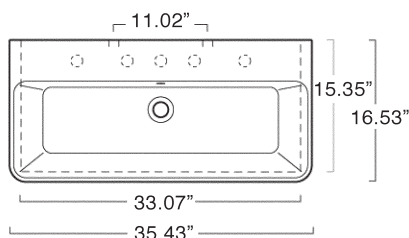

**OPTIONS**

- 5P90PR Front Towel Rail constructed of aluminum with chrome finish (shown right).
- 1COPR Pedestal pressure-cast fireclay. W7.87" x H27.56"

**SIZE:** W35.43" x D16.53" x H5.11"

**SHIP WEIGHT:** 48.5 lbs.

**To Be Specified:**

	Model No.	Color
<input type="checkbox"/>	190PR00	White

\*for cabinet: with compact siphon  
\*pedestal

**PROIEZIONI**