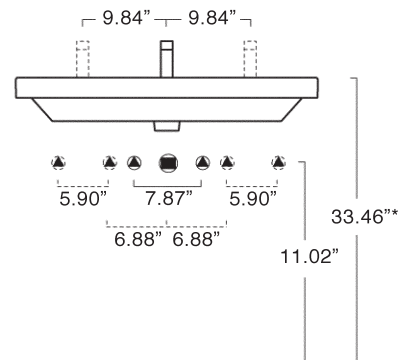

FEATURES

- Single washbasin made of pressure-cast fireclay.
- Cata-glaze, lifetime treatment. A total bacteria-proof barrier.
- Install wall-hung, semi-inset, sit-on or on pedestal.
- 0 or up to 5 faucet holes. Must specify number of holes and hole position.

OPTIONS

- 5P90PR Front Towel Rail constructed of aluminum with chrome finish (shown right).
- 1COPR Pedestal pressure-cast fireclay. W7.87" x H27.56"

SIZE: W35.43" x D16.53" x H5.11"

SHIP WEIGHT: 48.5 lbs.

To Be Specified:

	Model No.	Color
☐	190PR00	White

*for cabinet: with compact siphon
*pedestal

PROIEZIONI