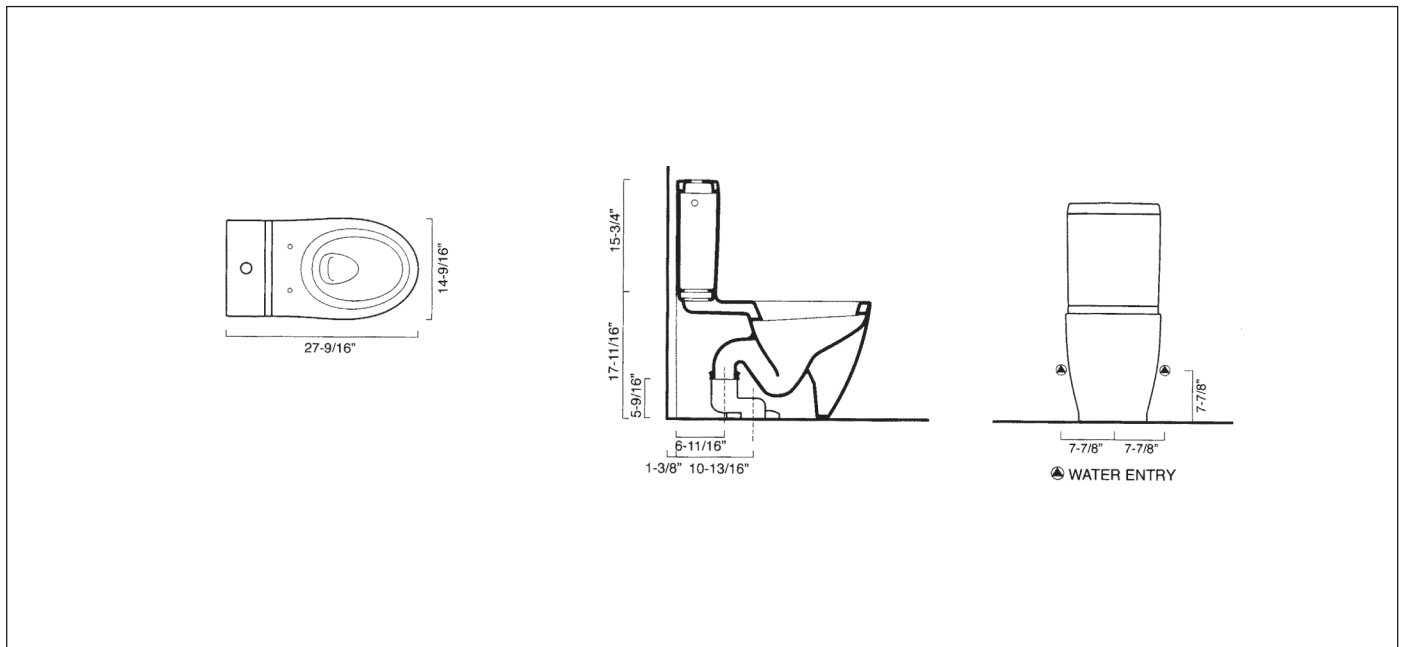

FEATURES

- Two-piece toilet made of pressure-cast fireclay.
- 12" rough in.
- Complete toilet kit. Kit includes 1MPVSJ toilet bowl, 1CMVSJ toilet tank, 5BAVSJ flushing mechanism, 5KRBSZ floor mount/piping and 5V57STF soft-close toilet seat.
- Cata-glaze, lifetime treatment. A total bacteria-proof barrier.
- Install floor mounted.
- 1.28 gallons (4.5 liters) per flush.
- IAPMO approved.

SIZE: W14-9/16" x L27-9/16" x H33-7/16"

SHIP WEIGHT: 57.05 lbs.

To Be Specified:

	Model No.	Color
<input type="checkbox"/>	K2PT-CVEL7000	White

VELIS