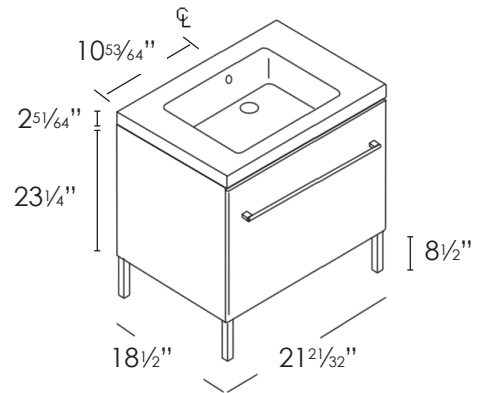

NL0551DO

shown with 155LI washbasin
(not included).