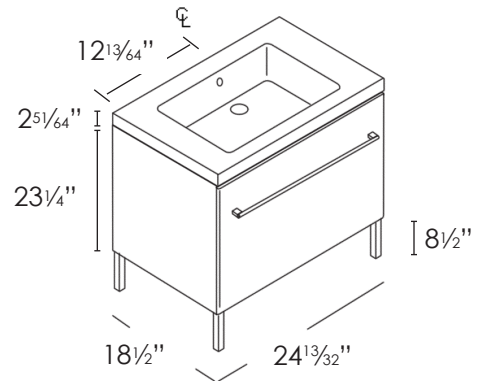

NL0621DO

shown with 162LI washbasin
(not included).