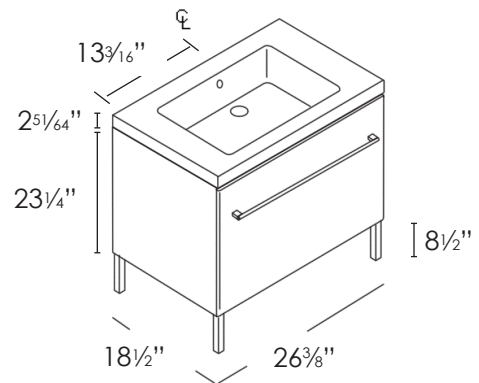

NL0671DO

shown with 167LI washbasin
(not included).