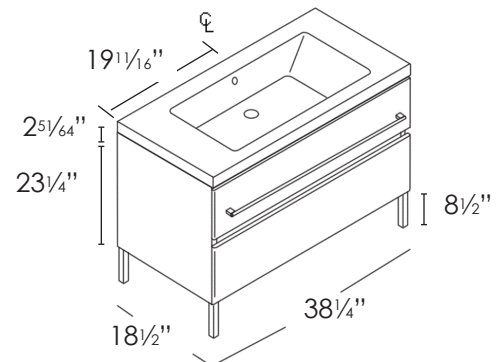

NL1002DR

shown with 1100LI washbasin
(not included).