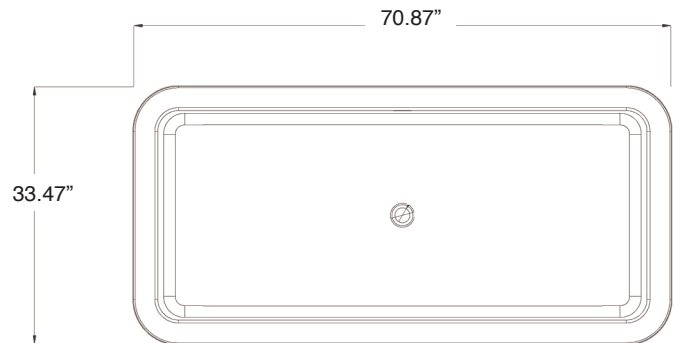

FEATURES

- 70.87" x 33.47" x 25.6" freestanding bathtub.
- Artificial stone material.
- Center drain location. Spring-loaded chrome finish bottom drain included.
- Built-in overflow.
- 10 Year Limited Residential Warranty
3 Year Commercial Warranty

COLORS/FINISH

- 01 White
- 08 Biscuit
- 09 Black
- (V) velvet finish

Specified Model

Model	SCO7133
Dimensions	L70.87" x W33.47" x H25.6"
Drain Outlet	Center
Water Capacity	93 gallons
Cubic Feet	48.64
Item Weight	370 lbs.
Shipping Weight	557 lbs.
Material	Artificial Stone
Installation	freestanding, floor mounted
Required	floor or wall mount faucet not supplied