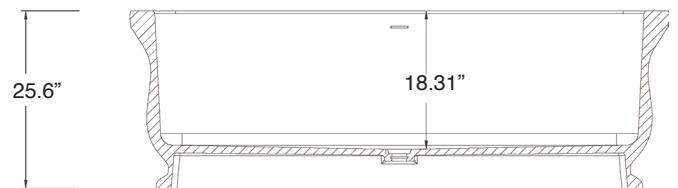

FEATURES

- 70.87" x 33.47" x 25.6" freestanding bathtub.
- Artificial stone material.
- Center drain location. Spring-loaded chrome finish bottom drain included.
- Built-in overflow.
- 10 Year Limited Residential Warranty
3 Year Commercial Warranty

COLORS/FINISH

- 01 White
- 08 Biscuit
- 09 Black
- (V) velvet finish

Specified Model

Model	SCO7133
Dimensions	L70.87" x W33.47" x H25.6"
Drain Outlet	Center
Water Capacity	93 gallons
Cubic Feet	48.64
Item Weight	370 lbs.
Shipping Weight	557 lbs.
Material	Artificial Stone
Installation	freestanding, floor mounted
Required	floor or wall mount faucet not supplied