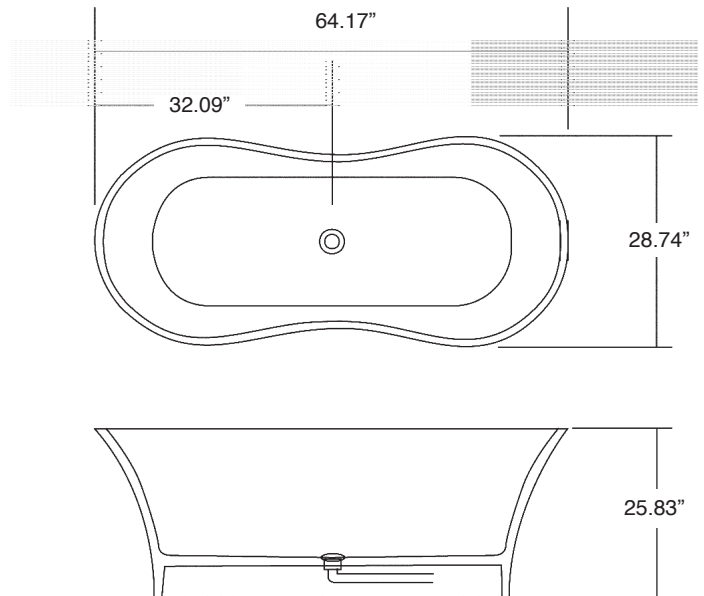

FEATURES

- 64.17" x 28.74" x 25.83" freestanding bathtub.
- Artificial stone material.
- Center drain location. Spring-loaded chrome finish bottom drain included.
- Built-in overflow.
- 10 Year Limited Residential Warranty
3 Year Commercial Warranty

COLORS/FINISH

- 01 White
- 08 Biscuit
- 09 Black
- (V) velvet finish

Specified Model

Model	SMU6429
Dimensions	L64.17" x W28.74" x H25.83"
Drain Outlet	Center
Water Capacity	59 gallons
Cubic Feet	33.76
Item Weight	297 lbs.
Shipping Weight	407 lbs.
Material	Artificial Stone
Installation	freestanding, floor mounted
Required	floor or wall mount faucet not supplied