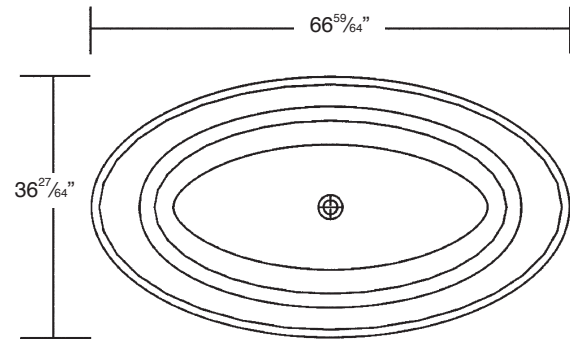

FEATURES

- 66.54" x 36.42" x 21.65" freestanding bathtub.
- Artificial stone material.
- Center drain location. Spring-loaded chrome finish bottom drain included.
- Built-in overflow.
- 10 Year Limited Residential Warranty
3 Year Commercial Warranty

COLORS/FINISH

- 01 White
- 08 Biscuit
- 09 Black
- (V) velvet finish

Specified Model

Model	SSF6736
Dimensions	L66.54" x W36.42" x H21.65"
Drain Outlet	Center
Water Capacity	74 gallons
Cubic Feet	42.05
Item Weight	418 lbs.
Shipping Weight	528 lbs.
Material	Artificial Stone
Installation	freestanding, floor mounted
Required	floor or wall mount faucet not supplied