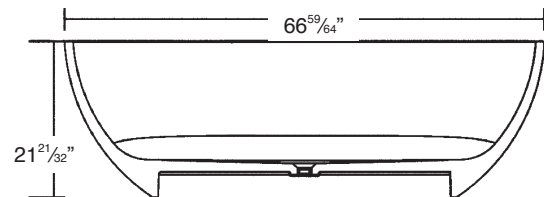

FEATURES

- 66.54" x 36.42" x 21.65" freestanding bathtub.
- Artificial stone material.
- Center drain location. Spring-loaded chrome finish bottom drain included.
- Built-in overflow.
- 10 Year Limited Residential Warranty
3 Year Commercial Warranty

COLORS/FINISH

- 01 White
- 08 Biscuit
- 09 Black
- (V) velvet finish

Specified Model

Model	SSF6736
Dimensions	L66.54" x W36.42" x H21.65"
Drain Outlet	Center
Water Capacity	74 gallons
Cubic Feet	42.05
Item Weight	418 lbs.
Shipping Weight	528 lbs.
Material	Artificial Stone
Installation	freestanding, floor mounted
Required	floor or wall mount faucet not supplied