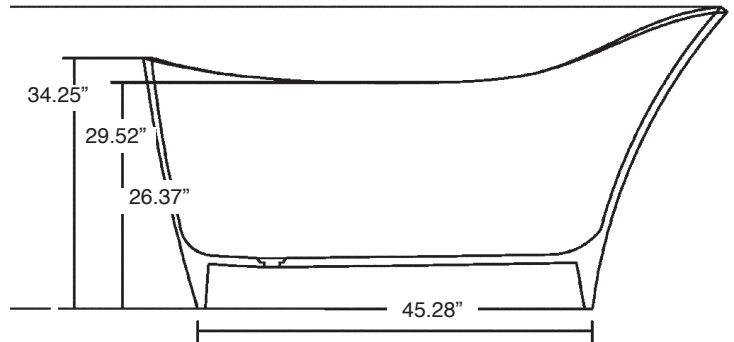

FEATURES

- 66.93" x 29.53" x 34.25"/29.52" freestanding bathtub.
- Artificial stone material.
- End drain location. Spring-loaded chrome finish bottom drain included.
- Built-in overflow.
- 10 Year Limited Residential Warranty
3 Year Commercial Warranty

COLORS/FINISH

- 01 White
- 08 Biscuit
- 09 Black
- (V) velvet finish

Specified Model

| | |
|-----------------|--|
| Model | SVL6729 |
| Dimensions | L66.93" x W29.53" x H34.25"/29.52" |
| Drain Outlet | End |
| Water Capacity | 82 gallons |
| Cubic Feet | 54.37 |
| Item Weight | 418 lbs. |
| Shipping Weight | 528 lbs. |
| Material | Artificial Stone |
| Installation | freestanding, floor mounted |
| Required | floor or wall mount faucet not supplied |