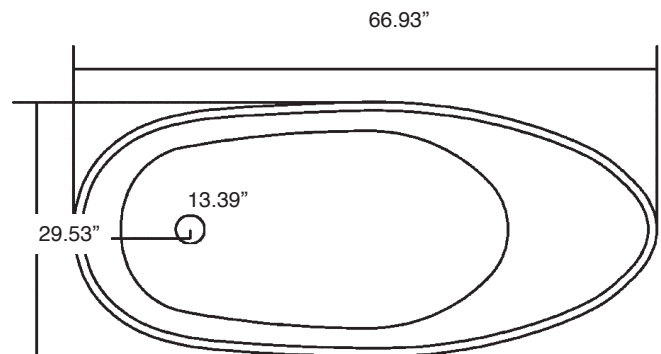

FEATURES

- 66.93" x 29.53" x 34.25"/29.52" freestanding bathtub.
- Artificial stone material.
- End drain location. Spring-loaded chrome finish bottom drain included.
- Built-in overflow.
- 10 Year Limited Residential Warranty
3 Year Commercial Warranty

COLORS/FINISH

- 01 White
- 08 Biscuit
- 09 Black
- (V) velvet finish

Specified Model

| | |
|-----------------|--|
| Model | SVL6729 |
| Dimensions | L66.93" x W29.53" x H34.25"/29.52" |
| Drain Outlet | End |
| Water Capacity | 82 gallons |
| Cubic Feet | 54.37 |
| Item Weight | 418 lbs. |
| Shipping Weight | 528 lbs. |
| Material | Artificial Stone |
| Installation | freestanding, floor mounted |
| Required | floor or wall mount faucet not supplied |