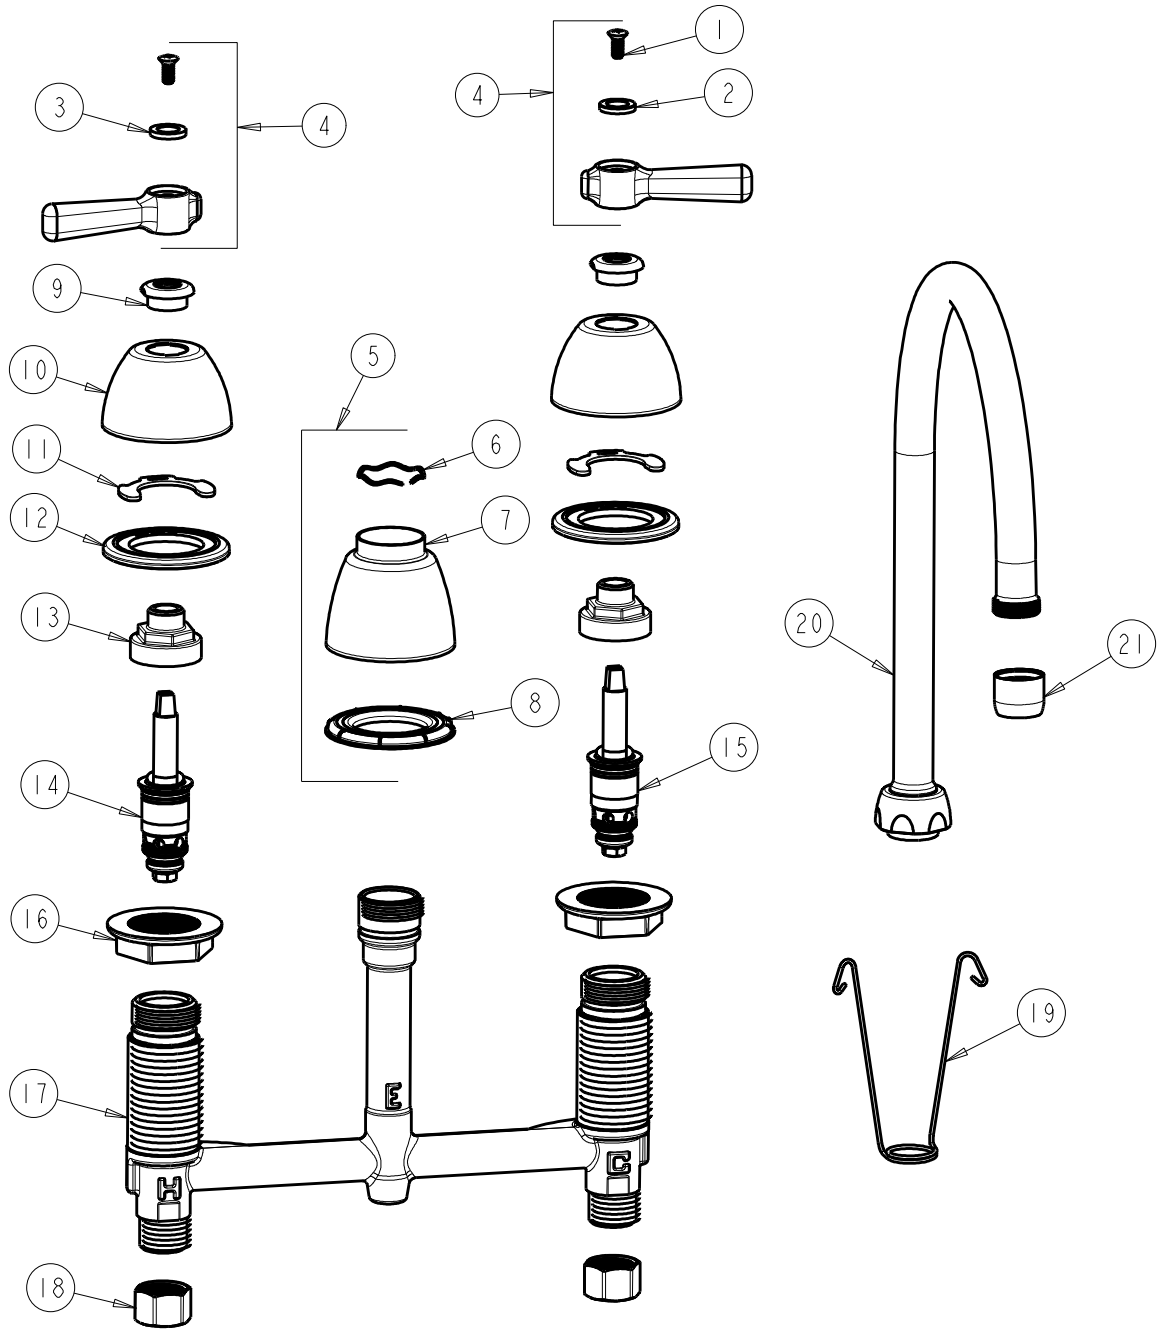

CHICAGO FAUCETS
a Geberit company

2100 South Clearwater Drive
Des Plaines, IL 60018
Phone: 847-803-5000
Fax: 847-803-5454
www.chicagofaucets.com

REPAIR PARTS

FITTING NO.

201-AGN8AE3ABCP

SUBMITTED MODEL NO.

BY: SID DATE: 05-06-09

CHK: REV: 04-20-12

ITEM NO.

FOR TECHNICAL ASSISTANCE
1-800-TEC-TRUE (1-800-832-8783)

ITEM	PART NO.	DESCRIPTION	ITEM	PART NO.	DESCRIPTION
1	420-010JKRCF	SCREW, 10-32 UNC PH 1/2	12	888-026JKNF	WASHER, SEALING
2	633-123JKNF	INDEX BUTTON (BLUE)	13	274-014JKRBF	NUT, CAP
3	633-023JKNF	INDEX BUTTON (RED)	14	377-XTLHJKABNF	LH QUATURN CARTRIDGE
4	369-PRJKCP	LEVER HANDLE ASSEMBLY (PAIR)	15	377-XTRHJKABNF	RH QUATURN CARTRIDGE
5	785-400JKCP	SPOUT ESCUTCHEON KIT	16	250-004JKNF	LOCKNUT
6	50-038JKNF	WAVE WASHER	17	—	BODY, VALVE
7	785-400JKCP	ESCUTCHEON, SPOUT BASE	18	49-005JKRBF	COUPLING NUT
8	888-027JKNF	SPOUT ESCUTCHEON WASHER	19	200-008JKNF	HANGER
9	422-113JKCP	ESCUTCHEON NUT	20	GN8AJKCP	SPOUT
10	250-082JKCP	ESCUTCHEON	21	E3JKCP	SOFTFLO AERATOR 2.2 GPM
11	200-009JKNF	CLIP, RETAIN			