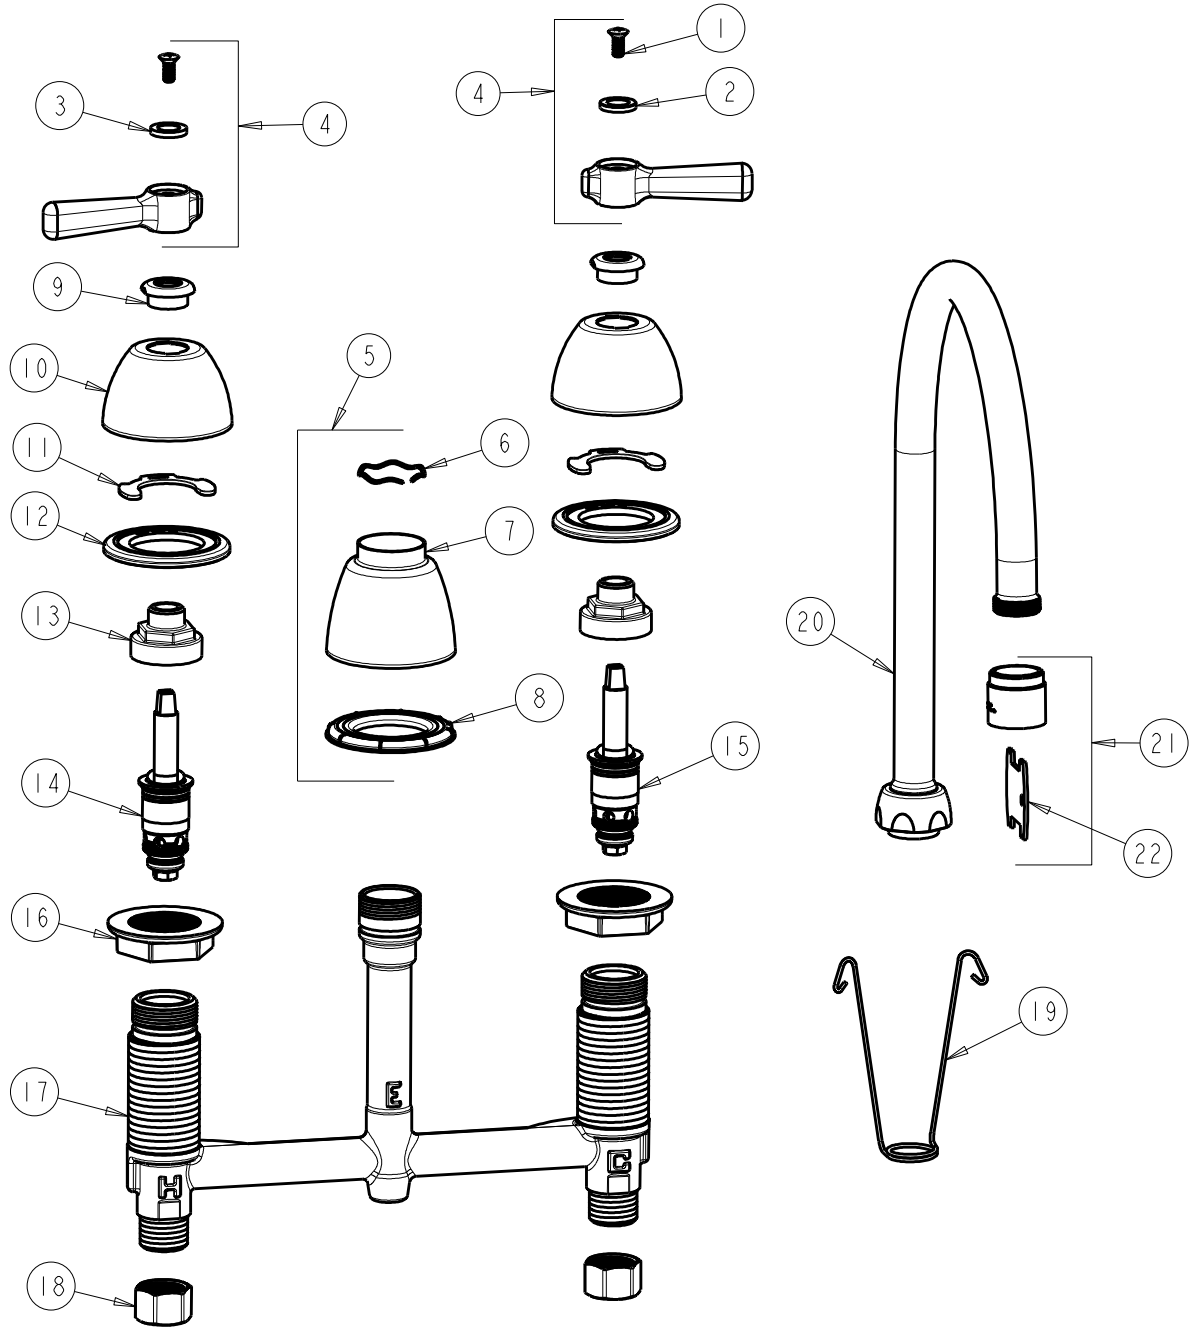

CHICAGO FAUCETS
a Geberit company

2100 South Clearwater Drive
Des Plaines, IL 60018
Phone: 847-803-5000
Fax: 847-803-5454
www.chicagofaucets.com

REPAIR PARTS

FITTING NO.

201-AGN8AE3VPAABCP

SUBMITTED MODEL NO.

BY: SID DATE: 05-06-09

CHK: REV: 04-20-12

ITEM NO.

FOR TECHNICAL ASSISTANCE
1-800-TEC-TRUE (1-800-832-8783)

| ITEM | PART NO. | DESCRIPTION | ITEM | PART NO. | DESCRIPTION |
|------|--------------|------------------------------|------|----------------|----------------------------|
| 1 | 420-010JKRCF | SCREW, 10-32 UNC PH 1/2 | 12 | 888-026JKNF | WASHER, SEALING |
| 2 | 633-123JKNF | INDEX BUTTON (BLUE) | 13 | 274-014JKRBF | NUT, CAP |
| 3 | 633-023JKNF | INDEX BUTTON (RED) | 14 | 377-XTLHJKABNF | LH QUATURN CARTRIDGE |
| 4 | 369-PRJKCP | LEVER HANDLE ASSEMBLY (PAIR) | 15 | 377-XTRHJKABNF | RH QUATURN CARTRIDGE |
| 5 | 785-400JKKCP | SPOUT ESCUTCHEON KIT | 16 | 250-004JKNF | LOCKNUT |
| 6 | 50-038JKNF | WAVE WASHER | 17 | — | BODY, VALVE |
| 7 | 785-400JKCP | ESCUTCHEON, SPOUT BASE | 18 | 49-005JKRBF | COUPLING NUT |
| 8 | 888-027JKNF | SPOUT ESCUTCHEON WASHER | 19 | 200-008JKNF | HANGER |
| 9 | 422-113JKCP | ESCUTCHEON NUT | 20 | GN8AJKCP | SPOUT |
| 10 | 250-082JKCP | ESCUTCHEON | 21 | E3VPJKCP | VP SOFTFLO AERATOR 2.2 GPM |
| 11 | 200-009JKNF | CLIP, RETAIN | 22 | 3-024JKRCF | KEY, VP |