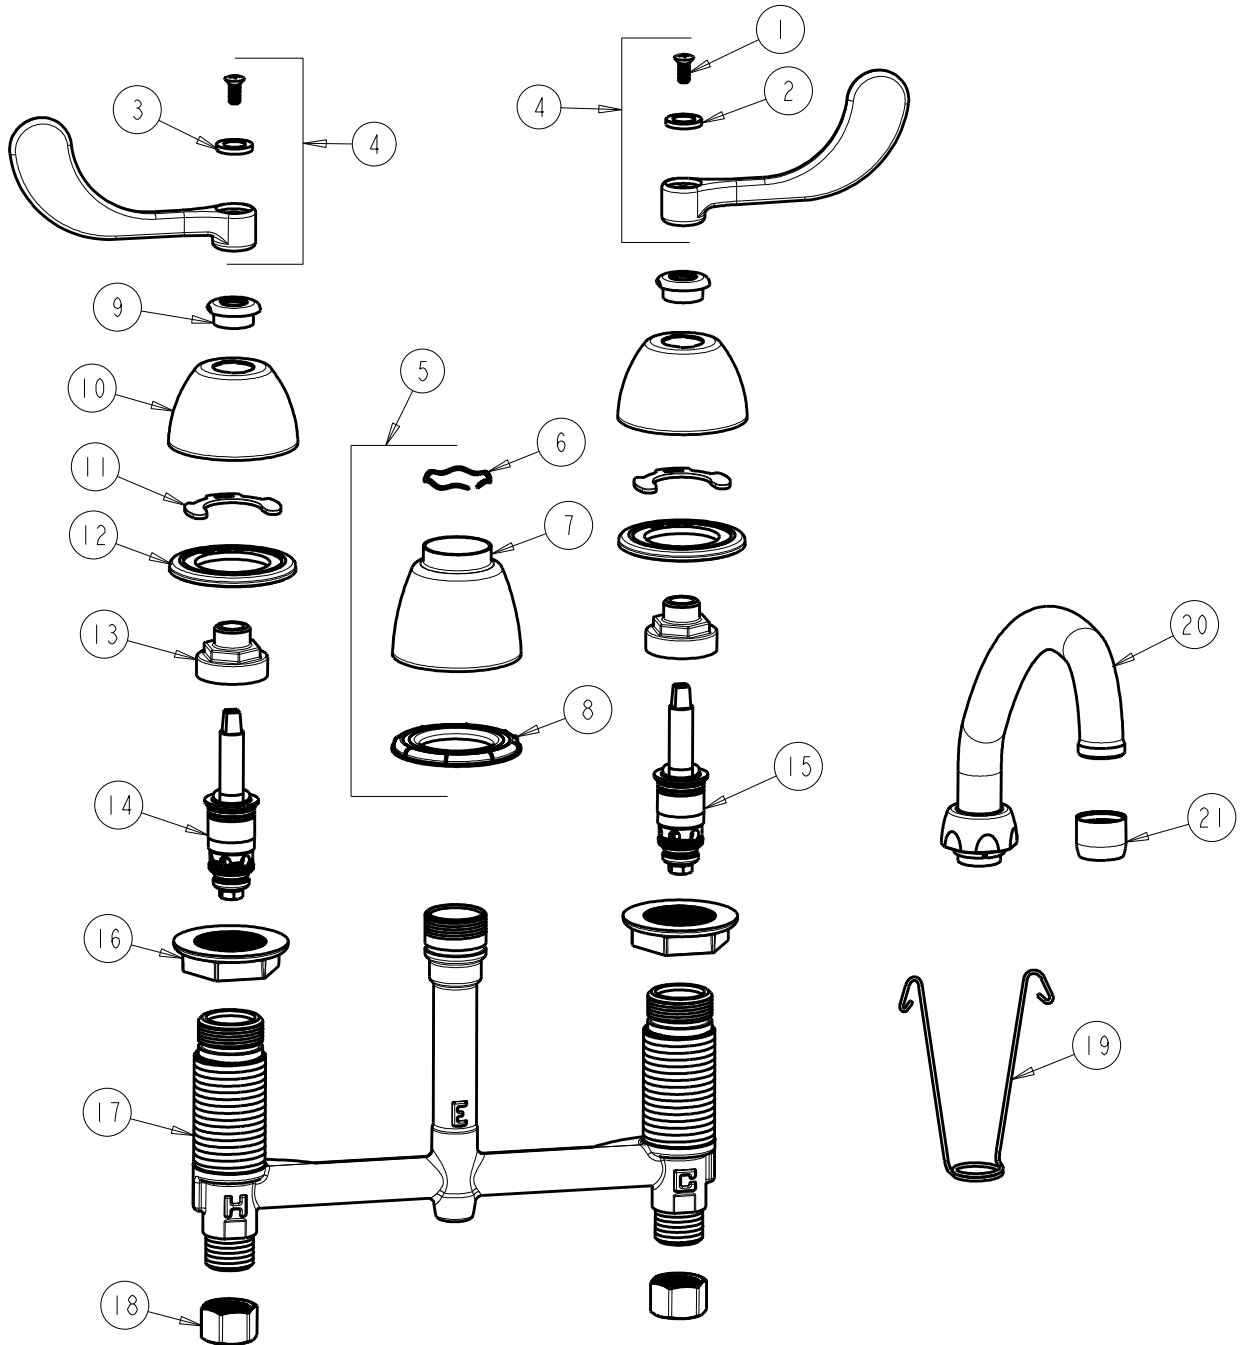

CHICAGO FAUCETS
a Geberit company

2100 South Clearwater Drive
Des Plaines, IL 60018
Phone: 847-803-5000
Fax: 847-803-5454
www.chicagofaucets.com

REPAIR PARTS

FITTING NO.

201-A317ABCP

SUBMITTED MODEL NO.

BY: SID DATE: 07-19-11

CHK: REV: 04-18-12

ITEM NO.

FOR TECHNICAL ASSISTANCE
1-800-TEC-TRUE (1-800-832-8783)

ITEM	PART NO.	DESCRIPTION	ITEM	PART NO.	DESCRIPTION
1	420-010JKRCF	SCREW, 10-32 UNC PH 1/2	12	888-026JKNF	WASHER, SEALING
2	633-123JKNF	INDEX BUTTON (BLUE)	13	274-014JKRBF	NUT, CAP
3	633-023JKNF	INDEX BUTTON (RED)	14	377-XTLHJKABNF	LH QUATURN CARTRIDGE
4	317-PRJKCP	HANDLE, 4" WRISTBLADE (PAIR)	15	377-XTRHJKABNF	RH QUATURN CARTRIDGE
5	785-400JKCP	SPOUT ESCUTCHEON KIT	16	250-004JKNF	LOCKNUT
6	50-038JKNF	WAVE WASHER	17	—	BODY, VALVE
7	785-400JKCP	ESCUTCHEON, SPOUT BASE	18	49-005JKRBF	COUPLING NUT
8	888-027JKNF	SPOUT ESCUTCHEON WASHER	19	200-008JKNF	HANGER
9	422-113JKCP	ESCUTCHEON NUT	20	L9LESSE3JKCP	SPOUT
10	250-082JKCP	ESCUTCHEON	21	E3JKCP	SOFTFLO AERATOR 2.2 GPM
11	200-009JKNF	CLIP, RETAIN			