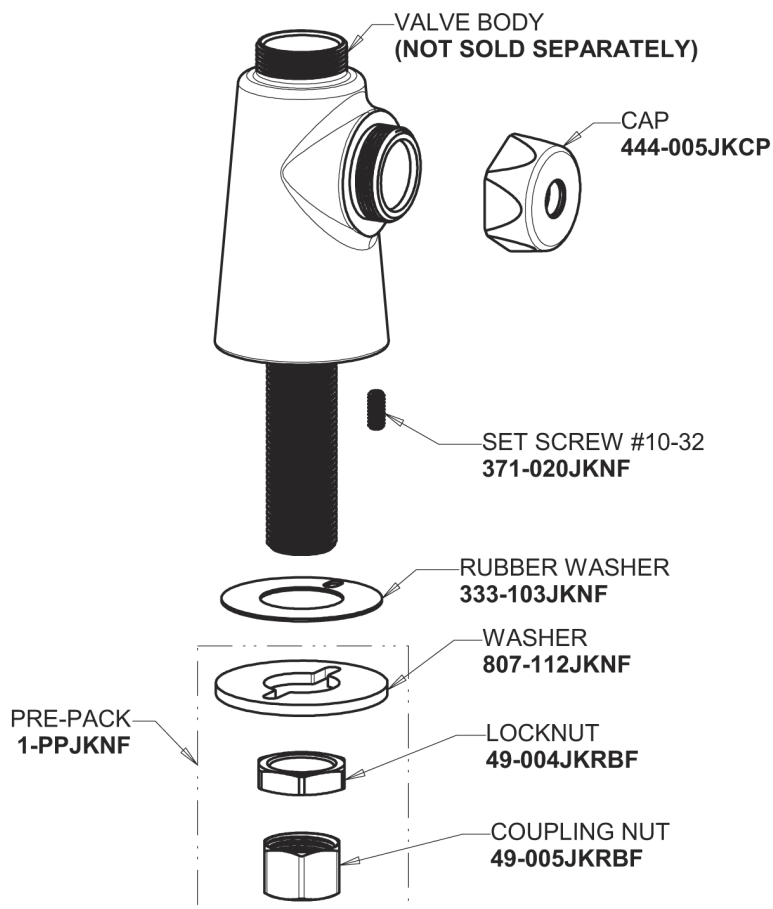

# Repair Parts

350-VPPABCP

Single Supply Sink Faucet

**CHICAGO  
FAUCETS**

a Geberit company

350 Base with VP Pin

## Base Parts:

5-1/4" Rigid / Swing Gooseneck Spout  
GN2AJKABCP

# Repair Parts

350-VPPABCP

Single Supply Sink Faucet

**CHICAGO  
FAUCETS** 

a Geberit company

2-3/8" Lever Handle  
369-COLDJKCP

2.2 GPM (8.3 L/min) Aerator  
E3JKABCP

Quatern Compression Cartridge (right hand)  
1-099XTJKABNF