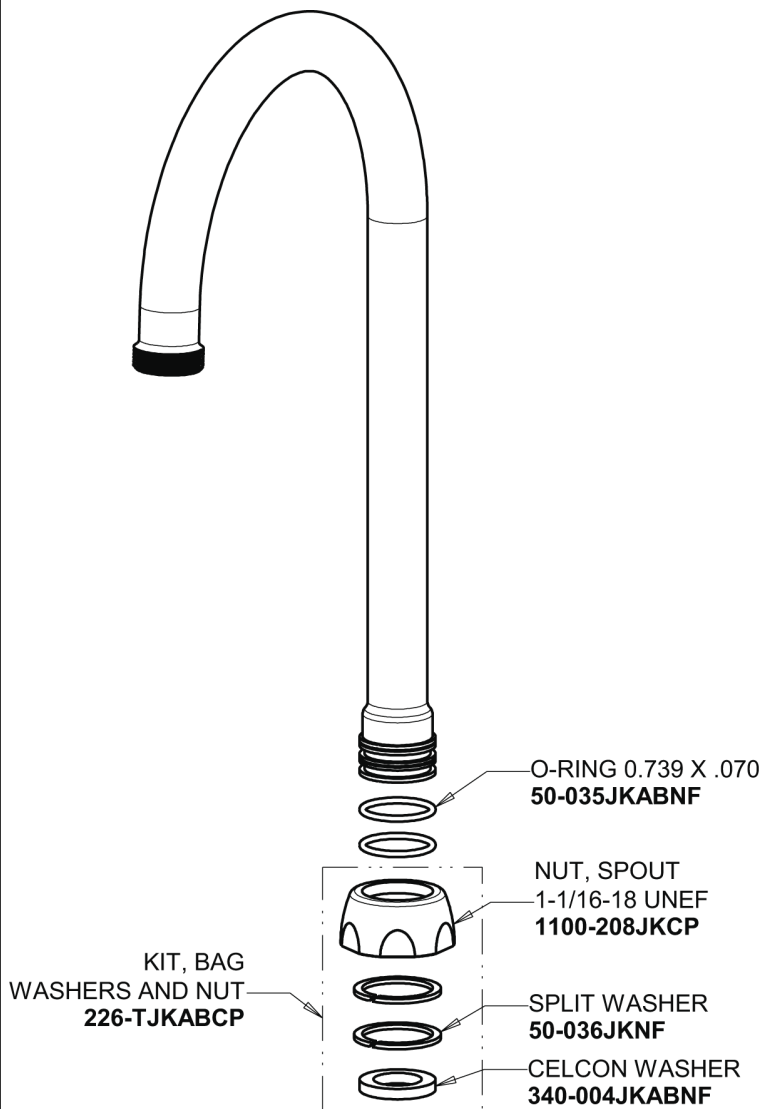

# Repair Parts

350-VPPABCP

Single Supply Sink Faucet

**CHICAGO  
FAUCETS**

a Geberit company

350 Base with VP Pin

## Base Parts:

5-1/4" Rigid / Swing Gooseneck Spout  
GN2AJKABCP

# Repair Parts

350-VPPABCP

Single Supply Sink Faucet

**CHICAGO  
FAUCETS** 

a Geberit company

2-3/8" Lever Handle  
369-COLDJKCP

2.2 GPM (8.3 L/min) Aerator  
E3JKABCP

Quatern Compression Cartridge (right hand)  
1-099XTJKABNF