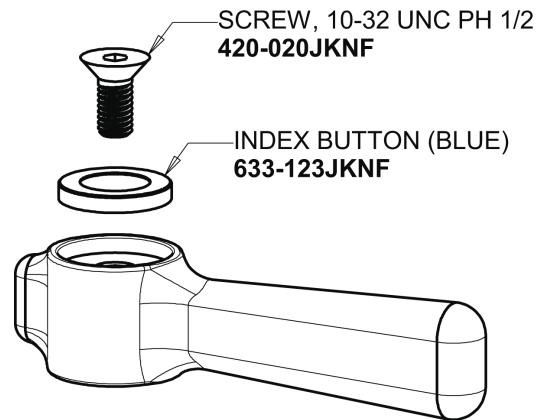

# Repair Parts

350-VPPABCP

Single Supply Sink Faucet

**CHICAGO  
FAUCETS** 

a Geberit company

2-3/8" Lever Handle  
369-COLDJKCP

2.2 GPM (8.3 L/min) Aerator  
E3JKABCP

Quatern Compression Cartridge (right hand)  
1-099XTJKABNF