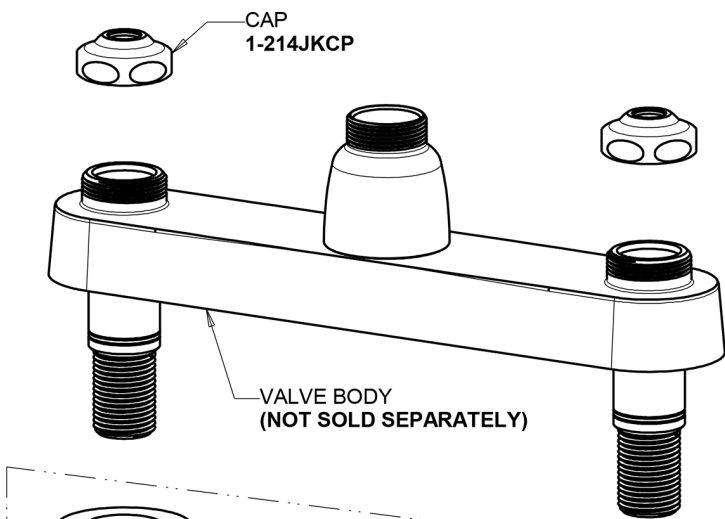

Repair Parts

1100-L9E35ABCP

Hot and Cold Water Sink Faucet

**CHICAGO
FAUCETS**

a Geberit company

Base Parts:

9-1/2" L Type Swing Spout L9LEOJKAB

1.5 GPM (5.7 L/min) Aerator E35JKABCP

1100-L9E35ABCP

Hot and Cold Water Sink Faucet

**CHICAGO
FAUCETS** 

a Geberit company

2" Vandal Proof Canopy Single Wing Handle
1000-PRJKCP

Quatern Compression Cartridge (pair)
1-099XTJKABNF (right)
1-100XTJKABNF (left)