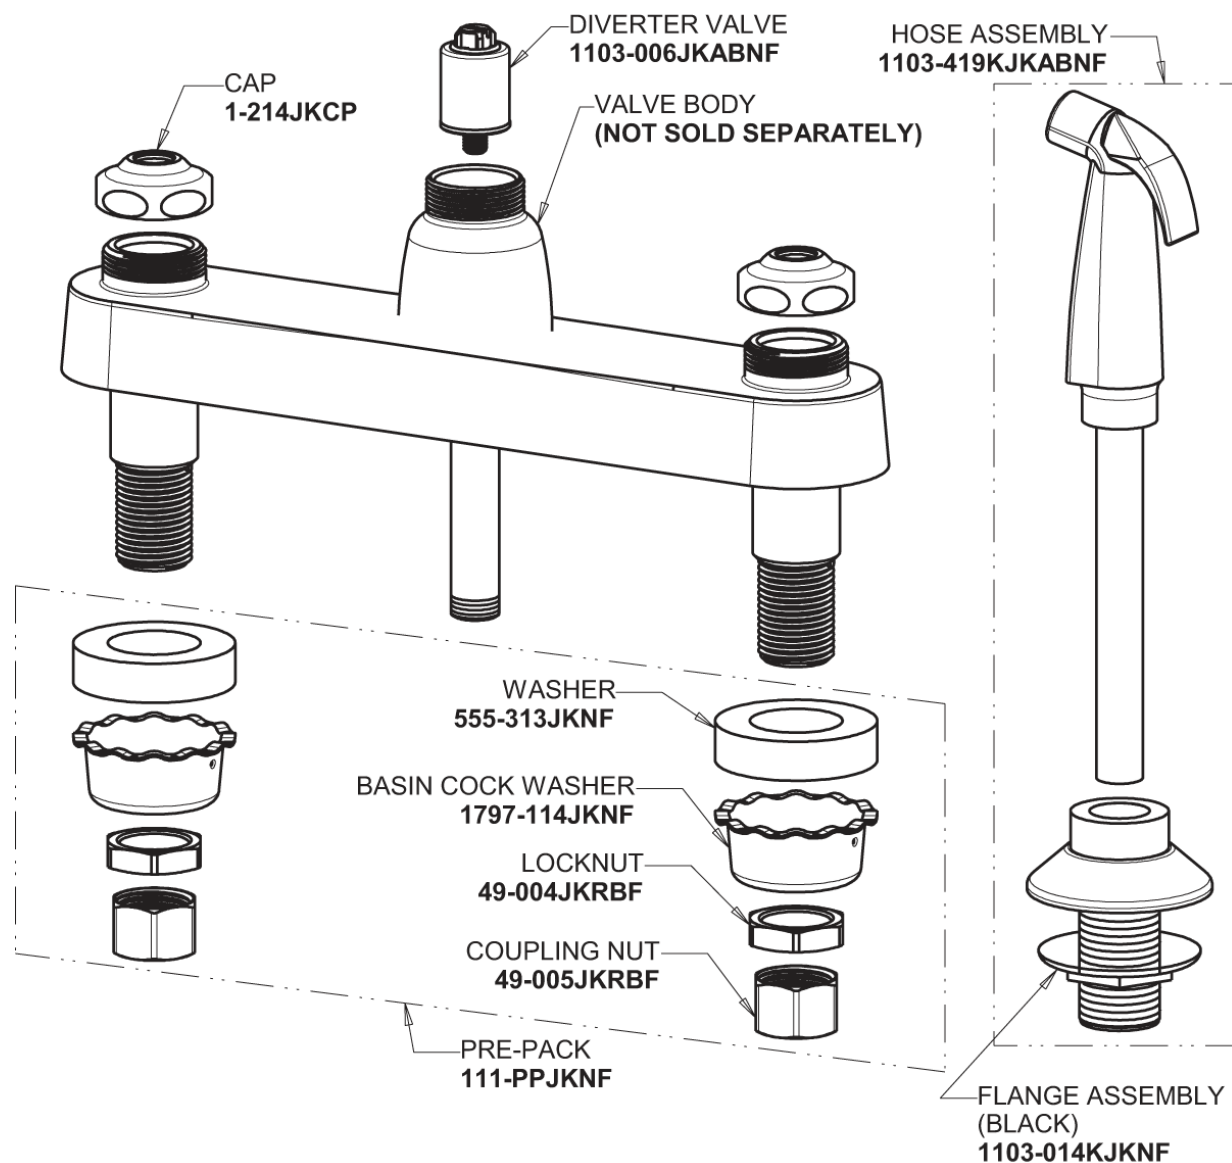

Repair Parts

1102-E35ABCP

Hot and Cold Water Sink Faucet with Side Spray

**CHICAGO
FAUCETS**

a Geberit company

Base Parts:

For Technical Assistance:

Phone: 800-TEC-TRUE (832-8783)

Email: techsupport.us@chicagofaucets.com

2100 South Clearwater Drive

Des Plaines, IL 60018

Phone: 847-803-5000

chicagofaucets.com

Repair Parts

1102-E35ABCP

Hot and Cold Water Sink Faucet with Side Spray

**CHICAGO
FAUCETS**

a Geberit company

8" L Type Swing Spout
L8LEOJKAB

2" Vandal Proof Canopy Single Wing Handle
1000-PRJKCP

1.5 GPM (5.7 L/min) Aerator
E35JKABCP

Quatern Compression Cartridge (pair)
1-099XTJKABNF (right)
1-100XTJKABNF (left)