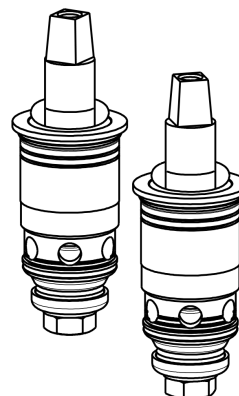

Repair Parts

1102-E35ABCP

Hot and Cold Water Sink Faucet with Side Spray

**CHICAGO
FAUCETS**

a Geberit company

Base Parts:

For Technical Assistance:

Phone: 800-TEC-TRUE (832-8783)

**CHICAGO
FAUCETS**

a Geberit company

8" L Type Swing Spout
L8LEOJKAB

2" Vandal Proof Canopy Single Wing Handle
1000-PRJKCP

1.5 GPM (5.7 L/min) Aerator
E35JKABCP

Quatern Compression Cartridge (pair)
1-099XTJKABNF (right)
1-100XTJKABNF (left)