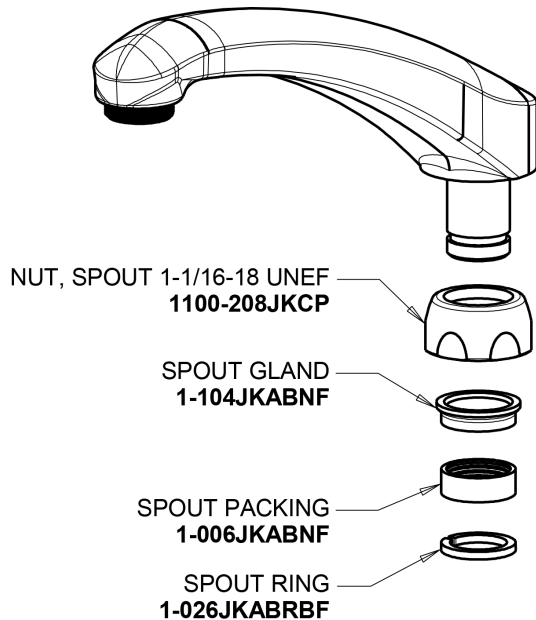

Repair Parts

1102-E35ABCP

Hot and Cold Water Sink Faucet with Side Spray

**CHICAGO
FAUCETS**

a Geberit company

Base Parts:

For Technical Assistance:

Phone: 800-TEC-TRUE (832-8783)

Email: techsupport.us@chicagofaucets.com

2100 South Clearwater Drive

Des Plaines, IL 60018

Phone: 847-803-5000

chicagofaucets.com

Repair Parts

1102-E35ABCP

Hot and Cold Water Sink Faucet with Side Spray

**CHICAGO
FAUCETS**

a Geberit company

8" L Type Swing Spout
L8LEOJKAB

2" Vandal Proof Canopy Single Wing Handle
1000-PRJKCP

1.5 GPM (5.7 L/min) Aerator
E35JKABCP

Quatern Compression Cartridge (pair)
1-099XTJKABNF (right)
1-100XTJKABNF (left)